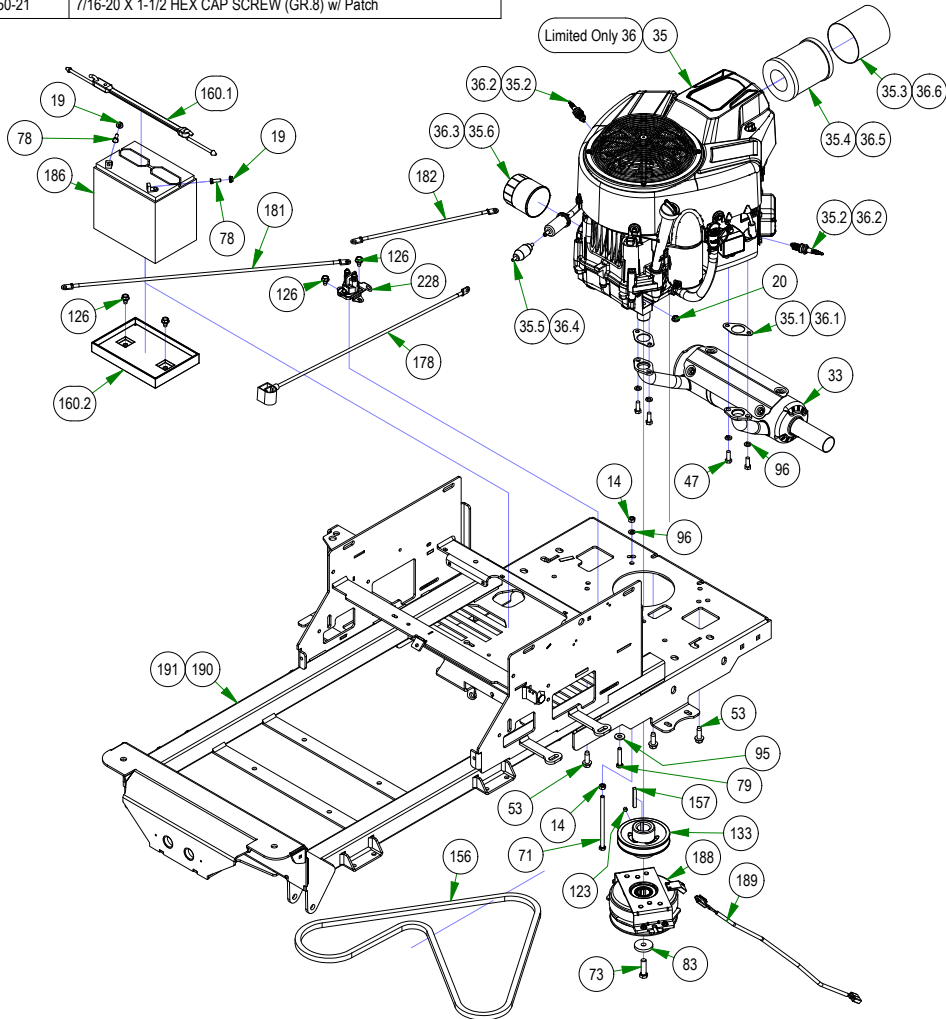

Parts List				Parts List			
ITEM	QTY	PART NUMBER	DESCRIPTION	ITEM	QTY	PART NUMBER	DESCRIPTION
14	2	013-8043-00	5/16-18 HEX NUT ZINC	78	2	018-8052-00	1/4-20 X 3/4 HEX CAP SCREW (GR.5) ZINC
19	2	013-9001-00	1/4-20 HEX SERRATED FLANGE NUT HARD/ZINC	79	1	018-8059-00	5/16-18 X 1-3/4 HEX CAP SCREW (GR.5) ZINC
20	1	013-9002-00	5/16-18 HEX SERRATED FLANGE NUT HARD/ZINC	83	1	019-0010-00	CLUTCH WASHER
33	1	015-0057-00	2017 Compact Outlaw Exhaust 810 Vanguard	95	1	019-8044-00	5/16 USS FLAT WASHER (7/8 OD) ZINC
35	1	015-0510-00	Vanguard 25hp CXI with out Oil Filter ZT Elite	96	5	019-8051-00	5/16 SPLIT LOCKWASHER ZINC
35.1	2	015-0077-01	Exhaust Gasket	123	1	030-0050-00	5/16-24 X 1/4 SOCKET SET SCREW (CUP PT) PLAIN
35.2	2	015-8000-00	Spark Plug	126	4	030-7044-00	5/16-18 X 1/2 HWH unslot (F) tcs zinc
35.3	1	063-1000-00	pre-Cleaner for Vanguard CXI Engine	133	1	033-5035-00	4 3/4 Motor Pulley
35.4	1	063-1005-00	Air Filter for Vanguard CXI Engine	156	1	041-6400-00	Pump Belt
35.5	1	063-6000-00	Universal Inline Fuel Filter	157	1	042-5020-00	1/4 X 2 SQ MACHINERY KEY 1018 STL PLAIN
35.6	1	063-8018-00	Oil Filter	160	1	043-8930-98	2023 Battery Hold Down Assembly Strap
36	1	015-0511-00	Vanguard 27hp CXI with Out Oil Filter Maverick	160.1	1	043-8930-00	2023 Rubber Battery Hold Down Strap
36.1	2	015-0077-01	Exhaust Gasket	160.2	1	043-8931-00	Battery Tray
36.2	2	015-8000-00	Spark Plug	178	1	064-0030-00	24 inch Black Cable - MZ/ZT
36.3	1	063-8018-00	Oil Filter	181	1	064-5300-00	24" Red Battery Cable
36.4	1	063-6000-00	Universal Inline Fuel Filter	182	1	064-5301-00	12 in red battery cable
36.5	1	063-1005-00	Air Filter for Vanguard CXI Engine	186	1	068-8049-00	SP-35 Battery
36.6	1	063-1000-00	pre-Cleaner for Vanguard CXI Engine	188	1	070-0056-00	Clutch
47	4	018-0017-00	Torx Bolt-Exhaust	189	1	070-2000-00	Clutch Pigtail
53	3	018-1075-00	3/8-16 X 1-1/8 HEX WASHER UNSLOT SERRATED (TRI-LOB) TRS ZINC YELLOW	190	1	070-2302-00	2023 ZT Elite Frame- Painted
71	1	018-5350-00	5/16-18 X 5-1/2 HEX CAP SCREW (GR.5) ZINC	191	1	070-2302-23	2023 ZT Elite Frame- Painted
73	1	018-5450-21	7/16-20 X 1-1/2 HEX CAP SCREW (GR.8) w/ Patch	228	1	108-0001-00	Solenoid