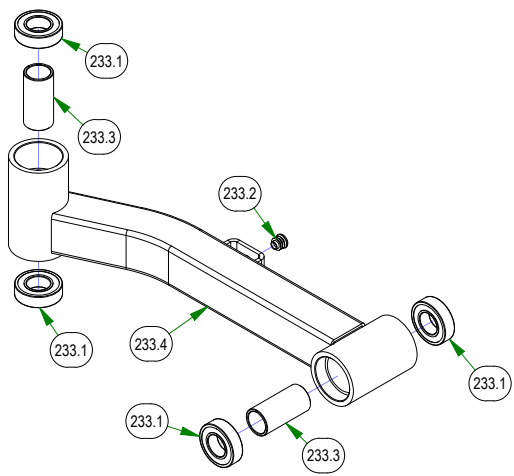

250-1751-21
2021 ZT Suspension Arm Assembly Short Right (48")

250-1851-21
2021 ZT Suspension Arm Assembly Long Right (54" & 60")

BAD BOY MOWERS

PARTS SECTION: FRAME SUB ASSEMBLIES

Parts List				Parts List			
ITEM	QTY	PART NUMBER	DESCRIPTION	ITEM	QTY	PART NUMBER	DESCRIPTION
151	1	039-5944-01	ZT Pump Idler	183.5	2	072-8073-00	3/16" Vinyl Hose Clamp
151.1	1	013-5301-00	5/8-11 NYLON INSERT JAM LOCKNUT ZINC	197	1	079-3470-21	2021 Maverick Floorboard Assembly
151.2	1	013-8050-00	1/2-13 NYLON INSERT FLANGE LOCKNUT ZINC	197.1	12	040-6080-00	Ratchet Fastener
151.3	1	018-5311-00	5/8-11 X 4 HEX CAP SCREW (GR.8) ZINC YELLOW	197.2	1	079-3470-18	2018 Maverick Floorboard
151.4	1	018-6036-00	1/2-13 X 2-3/4 HEX CAP SCREW (GR.5) ZINC	197.3	1	081-4001-00	2021 Maverick Floor Mat W/ Reaper Tread
151.5	2	019-6017-00	.635 ID X 1.120 OD X .140 THICK FLAT WASHER NYLON	233	1	250-1751-21	2021 ZT Suspension Arm Assembly Short Right (48")
151.6	1	025-7036-00	1/2 SOLID SHAFT COLLAR (W/1 SET SCREW) ZINC	233.1	4	010-1050-00	1641 BEARING W/2 CONTACT RUBBER SEALS
151.7	1	033-6001-00	4 3/4" Idler Pulley	233.2	1	014-3010-00	5/8 Round Insert
151.8	1	039-5944-00	Pump Idler Bracket	233.3	2	025-0003-00	2016 Front Bearing Spacer
165.3	1	051-2014-04	Fuel Line 4" Section with Clamps	233.4	1	250-1751-00	2021 ZT RH Front Arm - Short
165.3.1	2	072-8069-00	1/4 Fuel Hose Clamp	234	1	250-1801-21	2021 ZT Suspension Arm Assembly Left (48", 54", & 60")
165.3.2	1	051-8067-00	4" 1/4 Fuel Line	234.1	4	010-1050-00	1641 BEARING W/2 CONTACT RUBBER SEALS
166.3	2	051-2014-04	Fuel Line 4" Section with Clamps	234.2	1	014-3010-00	5/8 Round Insert
166.3.1	2	072-8069-00	1/4 Fuel Hose Clamp	234.3	2	025-0003-00	2016 Front Bearing Spacer
166.3.2	1	051-8067-00	4" 1/4 Fuel Line	234.4	1	250-1801-00	2021 ZT LH Front Arm
183	1	067-0020-01	ZT/Mav EPA Cannister Assy	235	1	250-1851-21	2021 ZT Suspension Arm Assembly Long Right (54" & 60")
183.1	1	051-2020-01	1/4" Vinyl Tubing, 46" Long	235.1	4	010-1050-00	1641 BEARING W/2 CONTACT RUBBER SEALS
183.2	1	051-2025-02	3/16" Vinyl Tubing, 55" Long	235.2	1	014-3010-00	5/8 Round Insert
183.3	1	067-0020-00	Carbon Canister	235.3	2	025-0003-00	2016 Front Bearing Spacer
183.4	2	072-8070-00	3/16 Vinyl Clamp	235.4	1	250-1851-00	2021 ZT RH Front Arm - Long