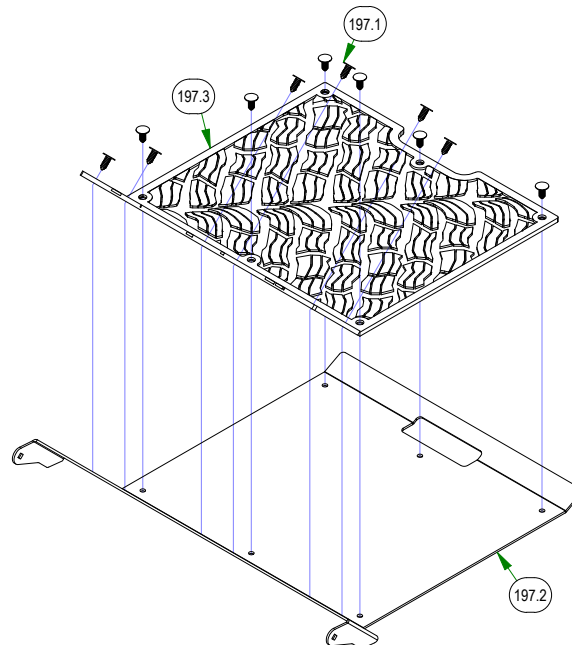

BAD BOY MOWERS

PARTS SECTION: FRAME SUB ASSEMBLIES

067-0020-01
ZT/Mav EPA Cannister Assy