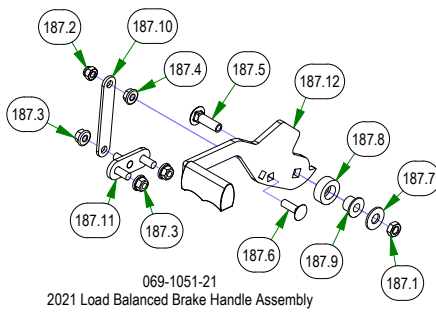

BAD BOY MOWERS

PARTS SECTION: FRAME SUB ASSEMBLIES

PARTS SECTION: FRAME SUB ASSEMBLIES