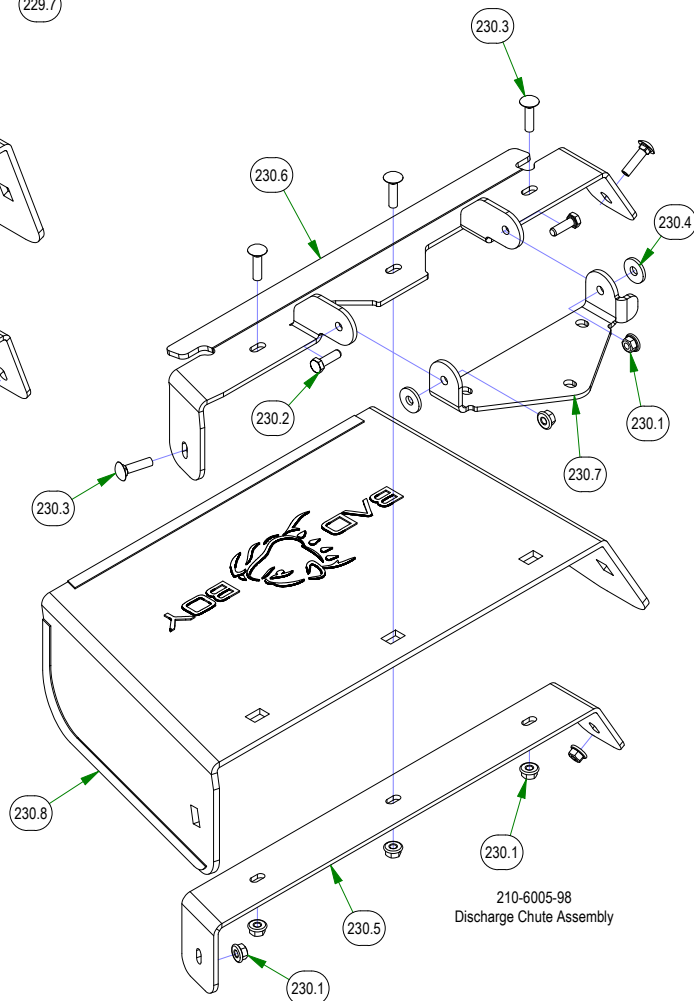

210-6005-98
Discharge Chute Assembly