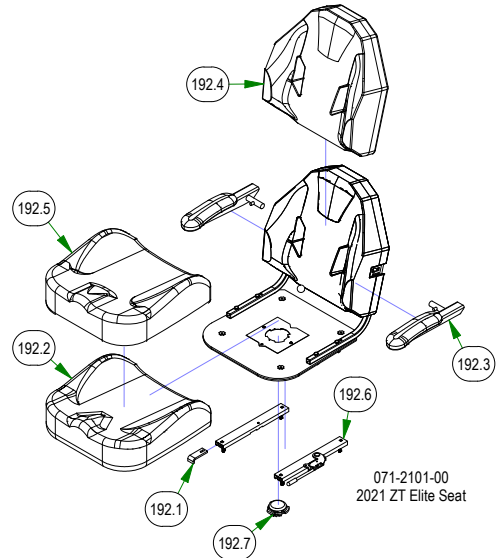

BAD BOY MOWERS

PARTS SECTION: FRAME SUB ASSEMBLIES

PARTS SECTION: FRAME SUB ASSEMBLIES