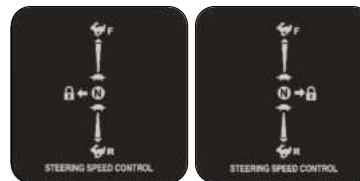

091-0021-00
2018 Maverick/2021 ZT Anti-Skid Steering Control Decals