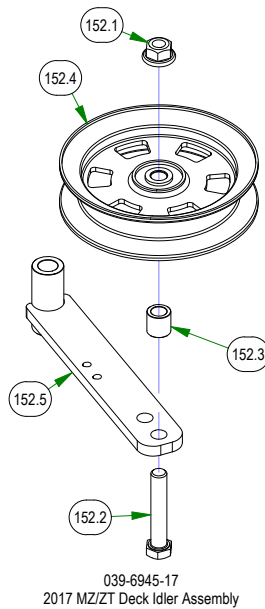

BAD BOY MOWERS

PARTS SECTION: DECK SUB ASSEMBLIES

Parts List				Parts List			
ITEM	QTY	PART NUMBER	DESCRIPTION	ITEM	QTY	PART NUMBER	DESCRIPTION
117	2	028-0004-22	Hybrid Turnbuckle/Deck Locator	150	4	039-2127-17	Deck Hanger Assembly
117.1	2	024-0001-00	1/4-28 Grease Fitting	150.1	2	013-5201-00	3/8-16 HEX SERRATED FLANGE NUT HARD/ZINC
117.2	1	028-0004-03	2022 Isolator Turnbuckle Body	150.2	2	013-5202-00	3/8-16 NYLON INSERT FLANGE LOCKNUT (GR.F) ZINC
117.3	2	048-6004-00	2018 Maverick Bushing Sleeve	150.3	2	018-6012-00	3/8-16 X 1-1/2 HEX CAP SCREW (GR.5) ZINC
117.4	4	048-6005-00	2018 Maverick Bushing	150.4	1	039-2127-00	2017 MZ/ZT Deck Hanger
146	3	037-6015-50	Spindle Assembly	152	1	039-6945-17	2017 MZ/ZT Deck Idler Assembly
146.1	1	037-6017-50	Spindle Housing	152.1	1	013-8050-00	1/2-13 NYLON INSERT FLANGE LOCKNUT ZINC
146.2	2	037-6023-00	Bearing - 6206	152.2	1	018-6036-00	1/2-13 X 2-3/4 HEX CAP SCREW (GR.5) ZINC
146.3	1	037-6026-00	Spindle Shaft	152.3	1	025-5203-00	Spacer 3/4 OD x 1/2 ID x 3/4 Length
146.4	1	037-8002-00	Spindle Dust Cap	152.4	1	033-8050-00	5" Idler Pulley
146.5	1	037-8050-00	Spindle Spacer	152.5	1	039-6945-00	Deck Idler
146.6	1	037-9050-00	Locking Collar w/ 1/4"-20 Set Screw				