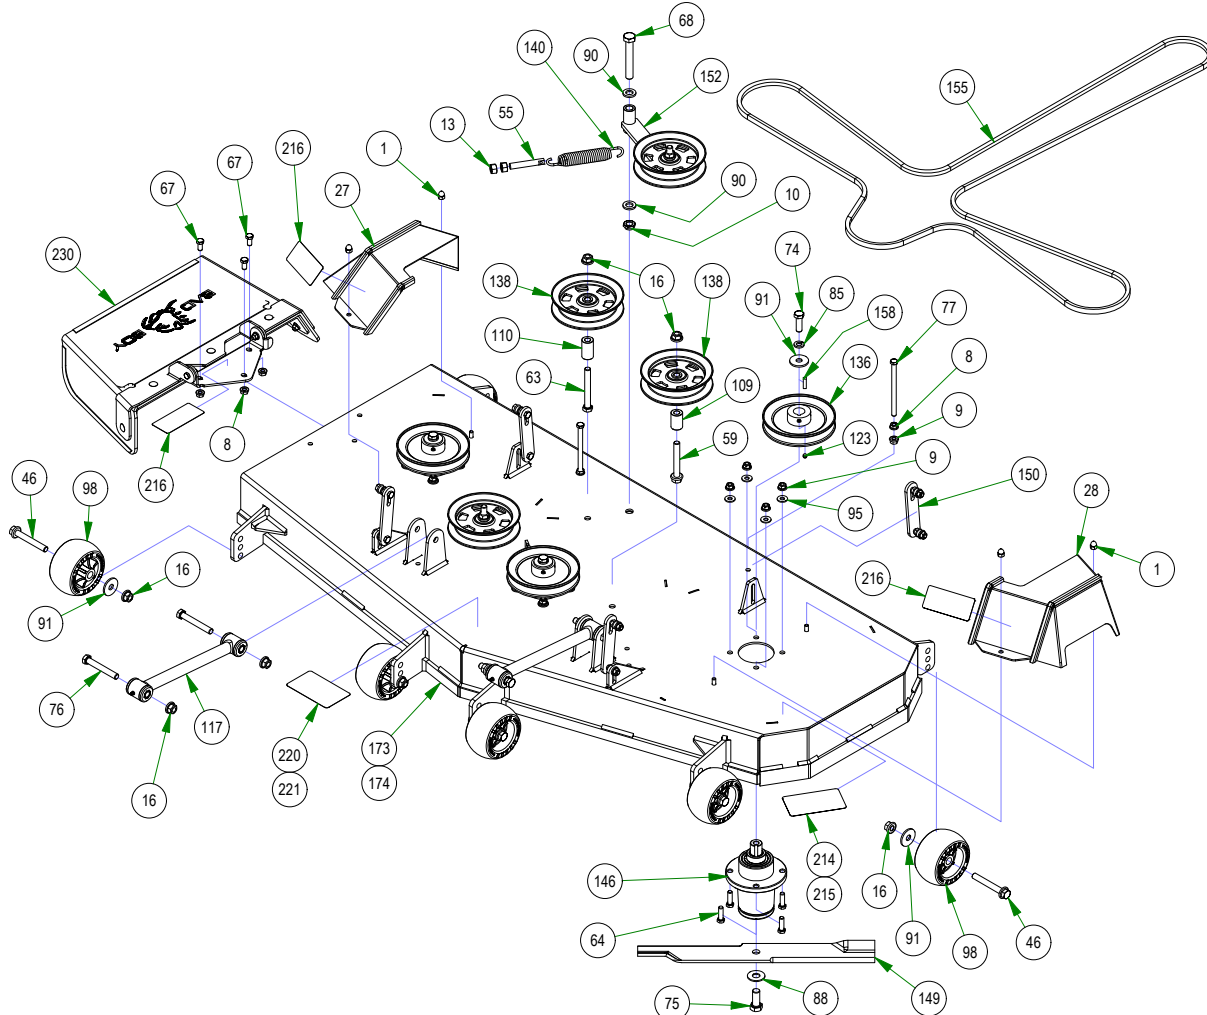

BAD BOY MOWERS

PARTS SECTION: DECK SUB ASSEMBLIES

Parts List				Parts List			
ITEM	QTY	PART NUMBER	DESCRIPTION	ITEM	QTY	PART NUMBER	DESCRIPTION
117	2	028-0004-22	Hybrid Turnbuckle/Deck Locator	150	4	039-2127-17	Deck Hanger Assembly
117.1	2	024-0001-00	1/4-28 Grease Fitting	150.1	2	013-5201-00	3/8-16 HEX SERRATED FLANGE NUT HARD/ZINC
117.2	1	028-0004-03	2022 Isolator Turnbuckle Body	150.2	2	013-5202-00	3/8-16 NYLON INSERT FLANGE LOCKNUT (GR.F) ZINC
117.3	2	048-6004-00	2018 Maverick Bushing Sleeve	150.3	2	018-6012-00	3/8-16 X 1-1/2 HEX CAP SCREW (GR.5) ZINC
117.4	4	048-6005-00	2018 Maverick Bushing	150.4	1	039-2127-00	2017 MZ/ZT Deck Hanger
146	3	037-6015-50	Spindle Assembly	152	1	039-6945-17	2017 MZ/ZT Deck Idler Assembly
146.1	1	037-6017-50	Spindle Housing	152.1	1	013-8050-00	1/2-13 NYLON INSERT FLANGE LOCKNUT ZINC
146.2	2	037-6023-00	Bearing - 6206	152.2	1	018-6036-00	1/2-13 X 2-3/4 HEX CAP SCREW (GR.5) ZINC
146.3	1	037-6026-00	Spindle Shaft	152.3	1	025-5203-00	Spacer 3/4 OD x 1/2 ID x 3/4 Length
146.4	1	037-8002-00	Spindle Dust Cap	152.4	1	033-8050-00	5" Idler Pulley
146.5	1	037-8050-00	Spindle Spacer	152.5	1	039-6945-00	Deck Idler
146.6	1	037-9050-00	Locking Collar w/ 1/4"-20 Set Screw				