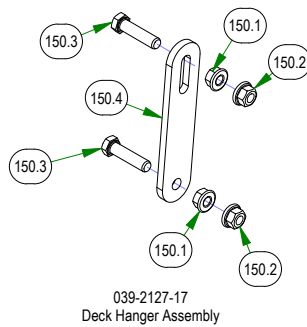

BAD BOY MOWERS

PARTS SECTION: DECK SUB ASSEMBLIES

Parts List				Parts List			
ITEM	QTY	PART NUMBER	DESCRIPTION	ITEM	QTY	PART NUMBER	DESCRIPTION
117	2	028-0004-22	Hybrid Turnbuckle/Deck Locator	150	4	039-2127-17	Deck Hanger Assembly
117.1	2	024-0001-00	1/4-28 Grease Fitting	150.1	2	013-5201-00	3/8-16 HEX SERRATED FLANGE NUT HARD/ZINC
117.2	1	028-0004-03	2022 Isolator Turnbuckle Body	150.2	2	013-5202-00	3/8-16 NYLON INSERT FLANGE LOCKNUT (GR.F) ZINC
117.3	2	048-6004-00	2018 Maverick Bushing Sleeve	150.3	2	018-6012-00	3/8-16 X 1-1/2 HEX CAP SCREW (GR.5) ZINC
117.4	4	048-6005-00	2018 Maverick Bushing	150.4	1	039-2127-00	2017 MZ/ZT Deck Hanger
146	3	037-6015-50	Spindle Assembly	152	1	039-6945-17	2017 MZ/ZT Deck Idler Assembly
146.1	1	037-6017-50	Spindle Housing	152.1	1	013-8050-00	1/2-13 NYLON INSERT FLANGE LOCKNUT ZINC
146.2	2	037-6023-00	Bearing - 6206	152.2	1	018-6036-00	1/2-13 X 2-3/4 HEX CAP SCREW (GR.5) ZINC
146.3	1	037-6026-00	Spindle Shaft	152.3	1	025-5203-00	Spacer 3/4 OD x 1/2 ID x 3/4 Length
146.4	1	037-8002-00	Spindle Dust Cap	152.4	1	033-8050-00	5" Idler Pulley
146.5	1	037-8050-00	Spindle Spacer	152.5	1	039-6945-00	Deck Idler
146.6	1	037-9050-00	Locking Collar w/ 1/4"-20 Set Screw				