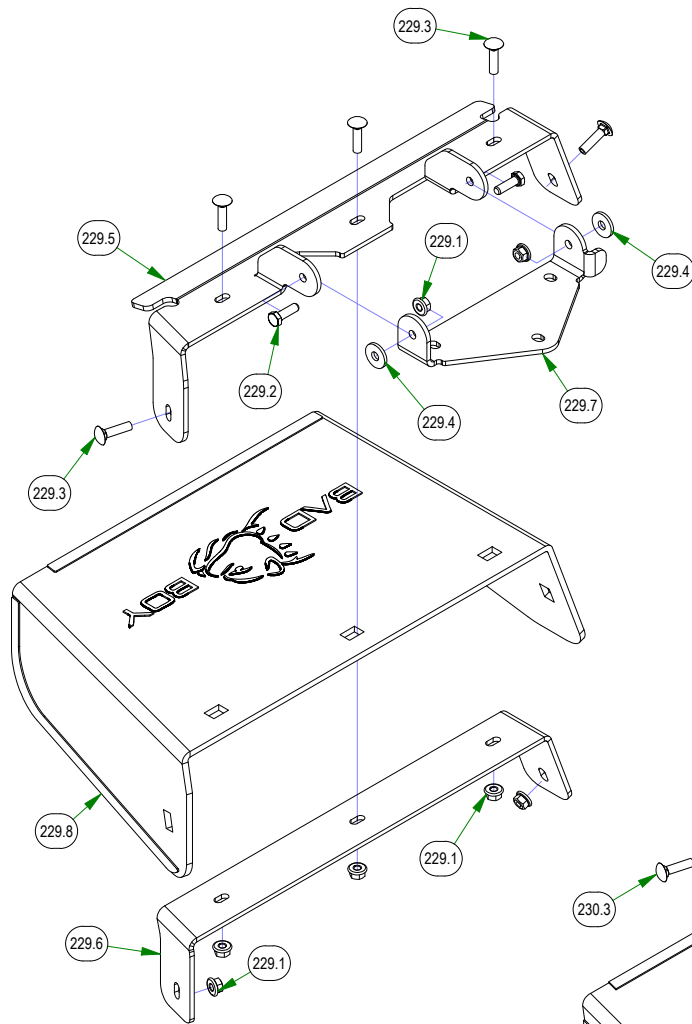

BAD BOY MOWERS

PARTS SECTION: DECK SUB ASSEMBLIES

Parts List				Parts List			
ITEM	QTY	PART NUMBER	DESCRIPTION	ITEM	QTY	PART NUMBER	DESCRIPTION
229	1	210-6005-48	ZT Chute Assembly	230	1	210-6005-98	Discharge Chute Assembly
229.1	7	013-8049-00	5/16-18 NYLON INSERT FLANGE LOCKNUT ZINC	230.1	7	013-8049-00	5/16-18 NYLON INSERT FLANGE LOCKNUT ZINC
229.2	2	018-2007-00	5/16-18 X 1 HEX CAP SCREW (GR.5) ZINC	230.2	2	018-2007-00	5/16-18 X 1 HEX CAP SCREW (GR.5) ZINC
229.3	5	018-4703-00	5/16-18 X 1-1/4 CARRIAGE BOLT ZINC	230.3	5	018-4703-00	5/16-18 X 1-1/4 CARRIAGE BOLT ZINC
229.4	2	019-6042-00	.360 ID X .983 OD X .120 THICK FLAT WASHER NYLON	230.4	2	019-6042-00	.360 ID X .983 OD X .120 THICK FLAT WASHER NYLON
229.5	1	039-4870-00	Discharge Upper Chute Bracket	230.5	1	039-4863-00	60" Discharge Lower Bracket
229.6	1	039-4871-00	Discharge Lower Chute Bracket	230.6	1	039-4864-00	60" Discharge Chute Upper Hanger
229.7	1	206-6017-00	Discharge Chute Hanger (deck mounted)	230.7	1	206-6017-00	Discharge Chute Hanger (deck mounted)
229.8	1	210-6005-00	Rubber Discharge Chute	230.8	1	210-6005-00	Rubber Discharge Chute