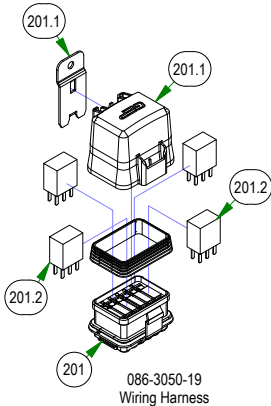

BAD BOY MOWERS

PARTS SECTION: FRAME SUB ASSEMBLIES

PARTS SECTION: FRAME SUB ASSEMBLIES