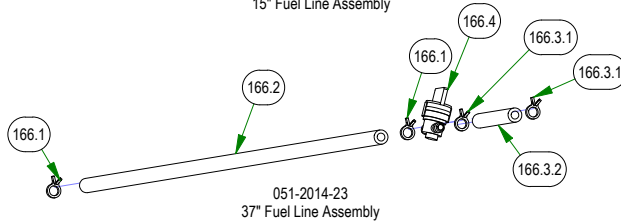

BAD BOY MOWERS

PARTS SECTION: FRAME SUB ASSEMBLIES

PARTS SECTION: FRAME SUB ASSEMBLIES