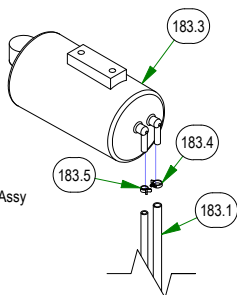

BAD BOY MOWERS

PARTS SECTION: FRAME SUB ASSEMBLIES

067-0020-01
ZT/Mav EPA Cannister Assy