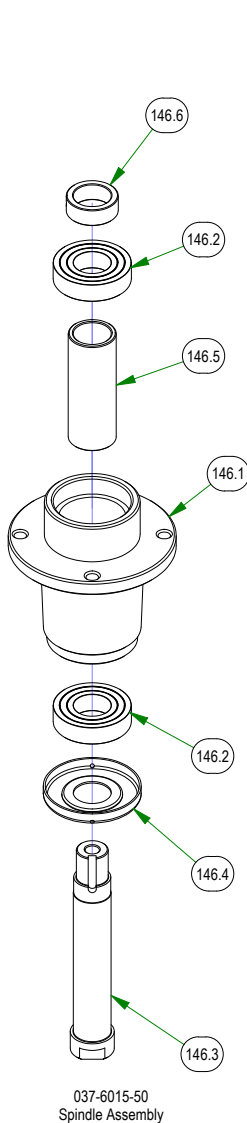

BAD BOY MOWERS

PARTS SECTION: DECK SUB ASSEMBLIES

Parts List				Parts List			
ITEM	QTY	PART NUMBER	DESCRIPTION	ITEM	QTY	PART NUMBER	DESCRIPTION
117	2	028-0004-22	Hybrid Turnbuckle/Deck Locator	150	4	039-2127-17	Deck Hanger Assembly
117.1	2	024-0001-00	1/4-28 Grease Fitting	150.1	2	013-5201-00	3/8-16 HEX SERRATED FLANGE NUT HARD/ZINC
117.2	1	028-0004-03	2022 Isolator Turnbuckle Body	150.2	2	013-5202-00	3/8-16 NYLON INSERT FLANGE LOCKNUT (GR.F) ZINC
117.3	2	048-6004-00	2018 Maverick Bushing Sleeve	150.3	2	018-6012-00	3/8-16 X 1-1/2 HEX CAP SCREW (GR.5) ZINC
117.4	4	048-6005-00	2018 Maverick Bushing	150.4	1	039-2127-00	2017 MZ/ZT Deck Hanger
146	3	037-6015-50	Spindle Assembly	152	1	039-6945-17	2017 MZ/ZT Deck Idler Assembly
146.1	1	037-6017-50	Spindle Housing	152.1	1	013-8050-00	1/2-13 NYLON INSERT FLANGE LOCKNUT ZINC
146.2	2	037-6023-00	Bearing - 6206	152.2	1	018-6036-00	1/2-13 X 2-3/4 HEX CAP SCREW (GR.5) ZINC
146.3	1	037-6026-00	Spindle Shaft	152.3	1	025-5203-00	Spacer 3/4 OD x 1/2 ID x 3/4 Length
146.4	1	037-8002-00	Spindle Dust Cap	152.4	1	033-8050-00	5" Idler Pulley
146.5	1	037-8050-00	Spindle Spacer	152.5	1	039-6945-00	Deck Idler
146.6	1	037-9050-00	Locking Collar w/ 1/4"-20 Set Screw				