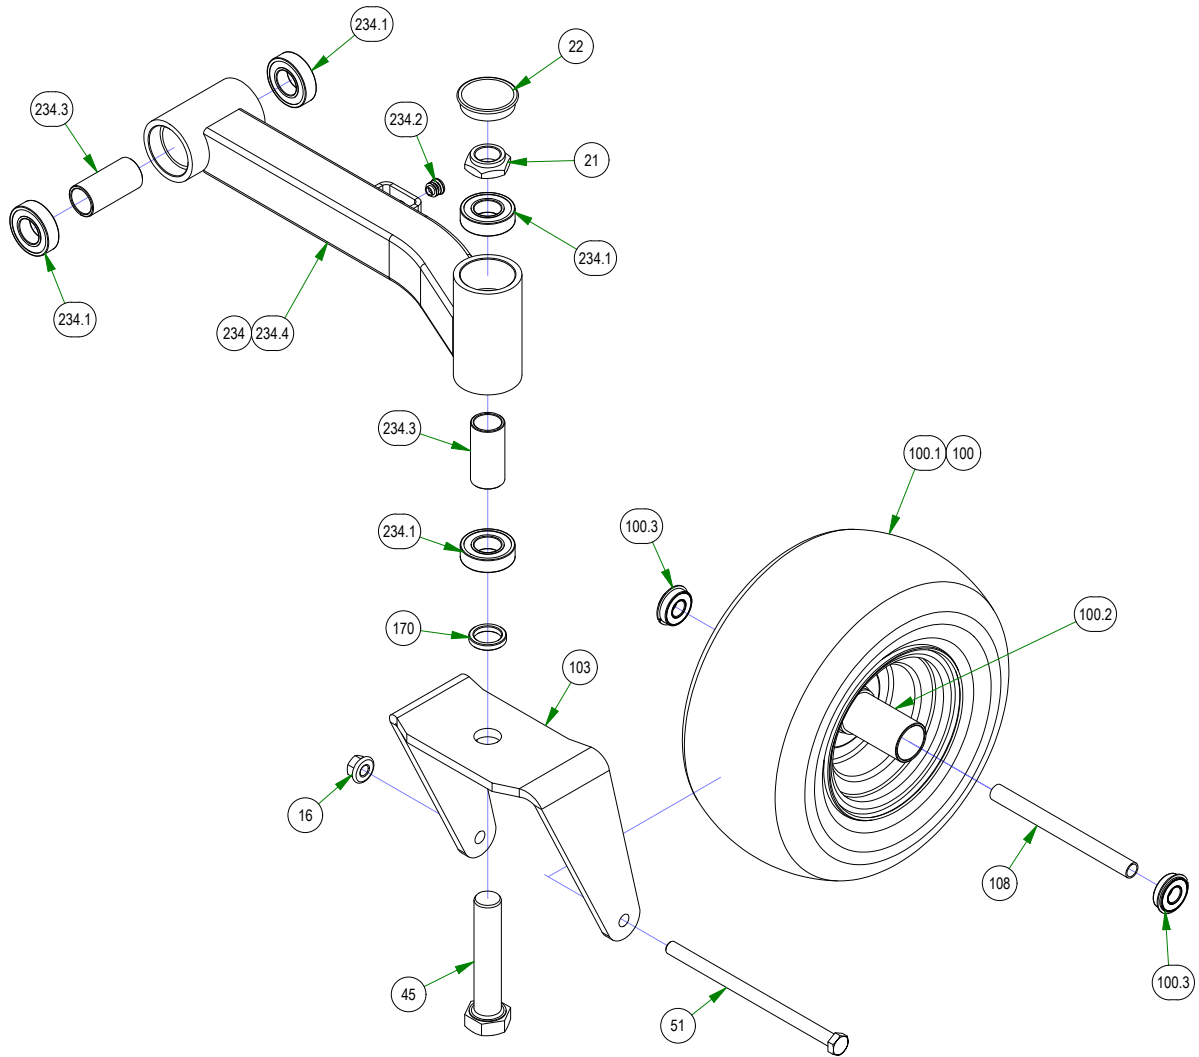

210-6005-48
ZT Chute Assembly

210-6005-98
Discharge Chute Assembly

BAD BOY MOWERS

PARTS SECTION: FRONT FORK

Parts List				Parts List			
ITEM	QTY	PART NUMBER	DESCRIPTION	ITEM	QTY	PART NUMBER	DESCRIPTION
16	1	013-8050-00	1/2-13 NYLON INSERT FLANGE LOCKNUT ZINC	103	1	023-0003-00	2017 ZT Front Fork
21	1	013-9004-00	1"-14 NYLON INSERT JAM LOCKNUT ZINC	108	1	025-5202-00	Front Wheel Spanner
22	1	014-2025-00	2017 Bearing Cover	170	1	058-1000-00	Spacer, 1x1.375x.25
45	1	018-0005-00	1"-14 X 5 HEX CAP SCREW (GR.8) ZINC YELLOW	234	1	250-1801-21	2021 ZT Suspension Arm Assembly Left (48", 54", & 60")
51	1	018-0040-00	1/2-13 X 8-1/2 HEX CAP SCREW (GR.5) ZINC	234.1	4	010-1050-00	1641 BEARING W/2 CONTACT RUBBER SEALS
100	1	022-2017-00	13x6.5-6 Black Tire and Wheel Assembly	234.2	1	014-3010-00	5/8 Round Insert
100.1	1	022-5347-00	13 x 6.50 - 6 Tire	234.3	2	025-0003-00	2016 Front Bearing Spacer
100.2	1	022-7007-00	Front Tire Rim	234.4	1	250-1801-00	2021 ZT LH Front Arm
100.3	2	022-7009-00	Ball Bearing w/Retainer, 99502H-NR, .625 Bore x 1.375 OD x .4375 Width				