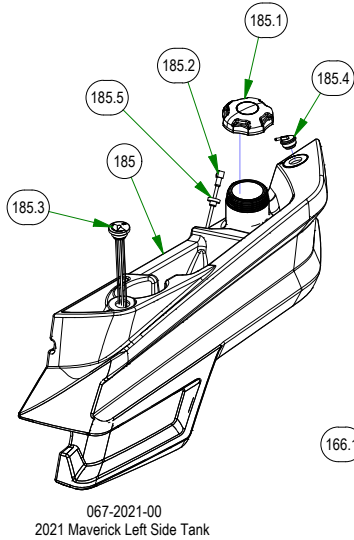

BAD BOY MOWERS

PARTS SECTION: FRAME SUB ASSEMBLIES

PARTS SECTION: FRAME SUB ASSEMBLIES