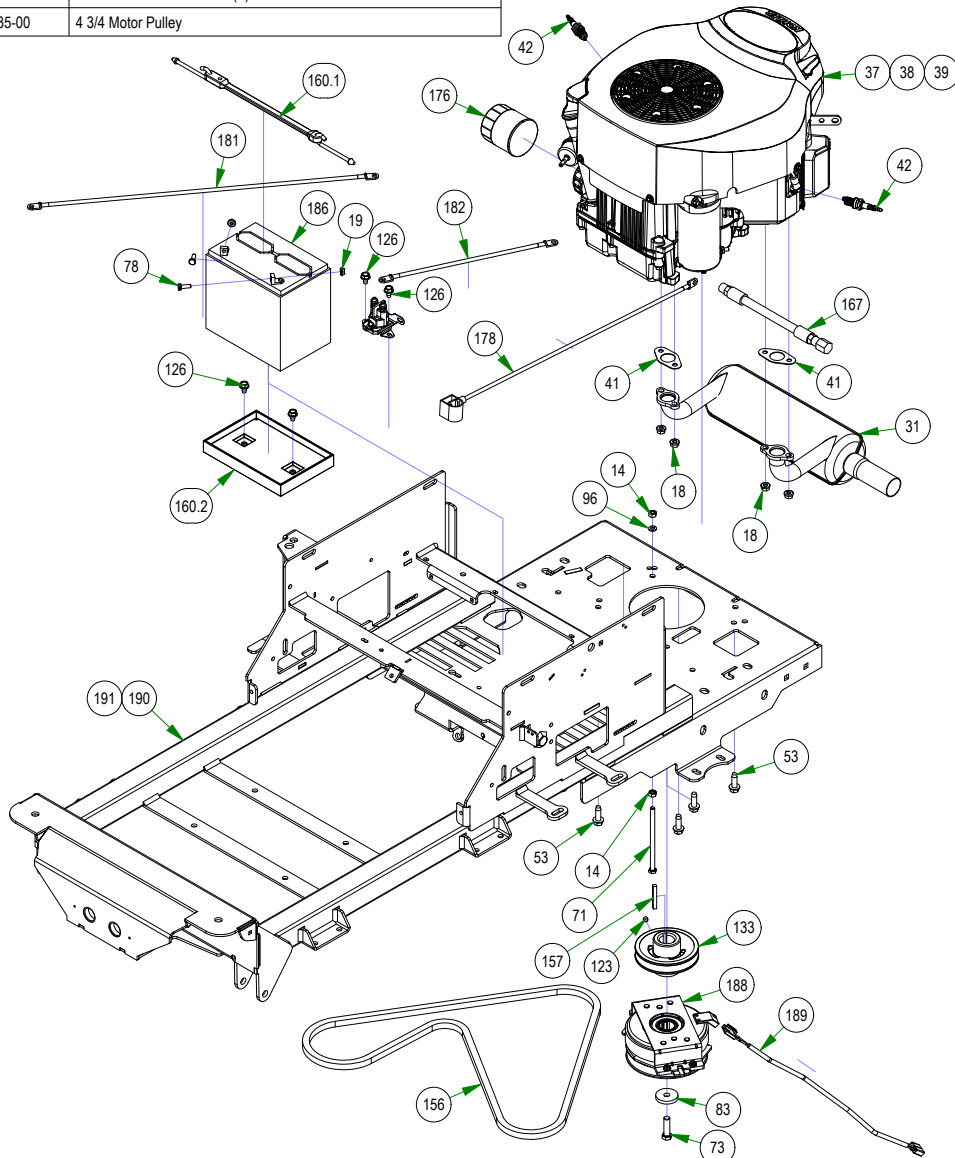

Parts List				Parts List			
ITEM	QTY	PART NUMBER	DESCRIPTION	ITEM	QTY	PART NUMBER	DESCRIPTION
14	2	013-8043-00	5/16-18 HEX NUT ZINC	156	1	041-6400-00	Pump Belt
18	4	013-8240-00	M8 Nut Connects the 015-1012-00 and the 015-8240-00	157	1	042-5020-00	1/4 X 2 SQ MACHINERY KEY 1018 STL PLAIN
19	2	013-9001-00	1/4-20 HEX SERRATED FLANGE NUT HARD/ZINC	160	1	043-8930-98	2023 Battery Hold Down Assembly Strap
31	1	015-0051-00	Kohler Muffler	160.1	1	043-8930-00	2023 Rubber Battery Hold Down Strap
37	1	015-2020-00	Kohler-2014 ZT 725cc	160.2	1	043-8931-00	Battery Tray
38	1	015-2026-00	26hp Kohler-2018 ZT-KT745-3088	167	1	051-5401-00	Oil drain Hose
39	1	015-2030-00	Kohler-2014 CZT/Outlaw 747cc	176	1	063-5004-00	25 HP Kohler Oil Filter ZT?MZ
41	2	015-2751-00	Exhaust Gasket	177	1	063-6000-00	Universal Inline Fuel Filter
42	2	015-8000-00	Spark Plug	178	1	064-0030-00	24 inch Black Cable - MZ/ZT
53	4	018-1075-00	3/8-16 X 1-1/8 HEX WASHER UNSLOT SERRATED (TRI-LOB) TRS ZINC YELLOW	181	1	064-5300-00	24" Red Battery Cable
				182	1	064-5301-00	12 in red battery cable
71	1	018-5350-00	5/16-18 X 5-1/2 HEX CAP SCREW (GR.5) ZINC	186	1	068-8049-00	SP-35 Battery
73	1	018-5450-21	7/16-20 X 1-1/2 HEX CAP SCREW (GR.8) w/ Patch	188	1	070-0056-00	Clutch
78	2	018-8052-00	1/4-20 X 3/4 HEX CAP SCREW (GR.5) ZINC	189	1	070-2000-00	Clutch Pigtail
83	1	019-0010-00	CLUTCH WASHER	190	1	070-2302-00	2023 ZT Elite Frame- Painted
96	1	019-8051-00	5/16 SPLIT LOCKWASHER ZINC	191	1	070-2302-23	2023 ZT Elite Frame- Painted
123	1	030-0050-00	5/16-24 X 1/4 SOCKET SET SCREW (CUP PT) PLAIN	228	1	108-0001-00	Solenoid
126	4	030-7044-00	5/16-18 X 1/2 HWH unslot (F) tcs zinc				
133	1	033-5035-00	4 3/4 Motor Pulley