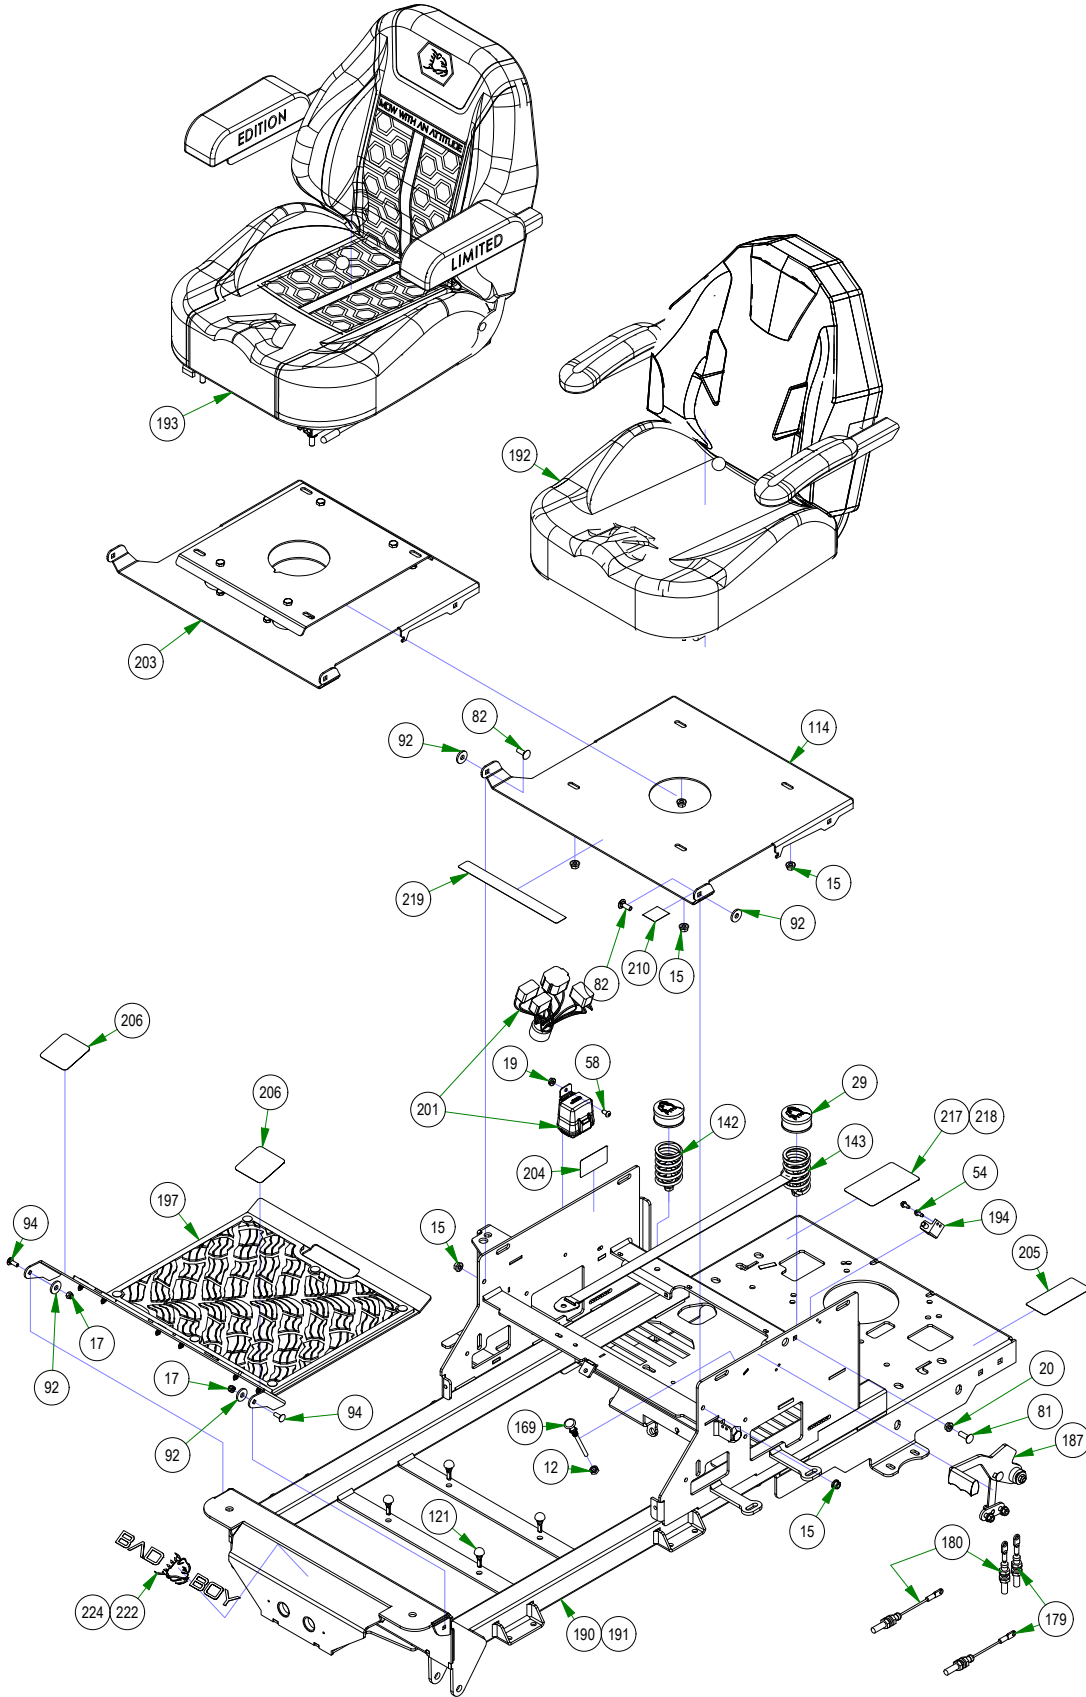

BAD BOY MOWERS

PARTS SECTION: UPPER FRAME

BAD BOY MOWERS

PARTS SECTION: UPPER FRAME

Parts List				Parts List			
ITEM	QTY	PART NUMBER	DESCRIPTION	ITEM	QTY	PART NUMBER	DESCRIPTION
12	1	013-6051-00	3/8-24 HEX NUT ZINC YELLOW	187	1	069-1051-21	2021 Load Balanced Brake Handle Assembly
15	6	013-8049-00	5/16-18 NYLON INSERT FLANGE LOCKNUT ZINC	190	1	070-2302-00	2023 ZT Elite Frame- Painted
17	2	013-8073-00	1/4-20 NYLON INSERT LOCKNUT ZINC	191	1	070-2302-23	2023 ZT Elite Frame- Painted
19	1	013-9001-00	1/4-20 HEX SERRATED FLANGE NUT HARD/ZINC	192	1	071-2101-00	2021 ZT Elite Seat
20	1	013-9002-00	5/16-18 HEX SERRATED FLANGE NUT HARD/ZINC	193	1	071-2400-00	ZT Limited Edition Seat
29	2	014-8047-00	Spring Cap Cover	194	1	077-8073-00	Safety Switch
54	2	018-1080-00	12-24 X 1/2 HEX WASHER UNLSOT F TCS ZINC	197	1	079-3470-21	2021 Maverick Floorboard Assembly
58	1	018-2012-00	1/4-20 X 1/2 BUTTON SOCKET CAP SCREW 18-8 STAINLESS STEEL	201	1	086-3050-19	Wiring Harness
81	1	018-8065-00	5/16-18 X 1 CARRIAGE BOLT (GR.8) ZINC	203	1	088-0510-00	2019 Rubber Issolated Seat Assembly
82	2	018-8066-00	5/16-18 X 7/8 CARRIAGE BOLT ZINC	204	1	091-0010-22	ANSI Decal BZS60KT745 2022
92	4	019-6042-00	.360 ID X .983 OD X .120 THICK FLAT WASHER NYLON	205	1	091-0015-23	2023 EPA Build Date Punch Decal
94	2	019-8040-00	1/4-20 X 3/4 CARRIAGE BOLT (GR.5) ZINC	206	1	091-0021-00	2018 Maverick/2021 ZT Anti-Skid Steering Control Decals
114	1	026-1016-00	Seat Plate 2016	210	1	091-0339-18	2018 MZ/Magnum/ZT/MAV/Comp Out Brake Decal
121	4	029-4011-00	2023 Floor Board Rubber Bumper	217	1	091-3017-00	Pump Belt Route Decal-Pump Plate
142	1	034-8045-03	Seat Spring Assembly	218	1	091-3017-LE	Pump Belt Route Decal-Pump Plate
143	1	034-8045-22	Seat Spring Assembly	219	1	091-3150-00	Outlaw Warning Decal
169	1	054-8017-00	Choke	222	1	091-4063-00	Flying Bulldog Front Bumper Decal
179	1	064-3050-21	2021 Load Balanced Brake Cable 1	224	1	091-6068-LE	Flying Bulldog Front Bumper Decal
180	1	064-3051-21	2021 Load Balanced Brake Cable 2