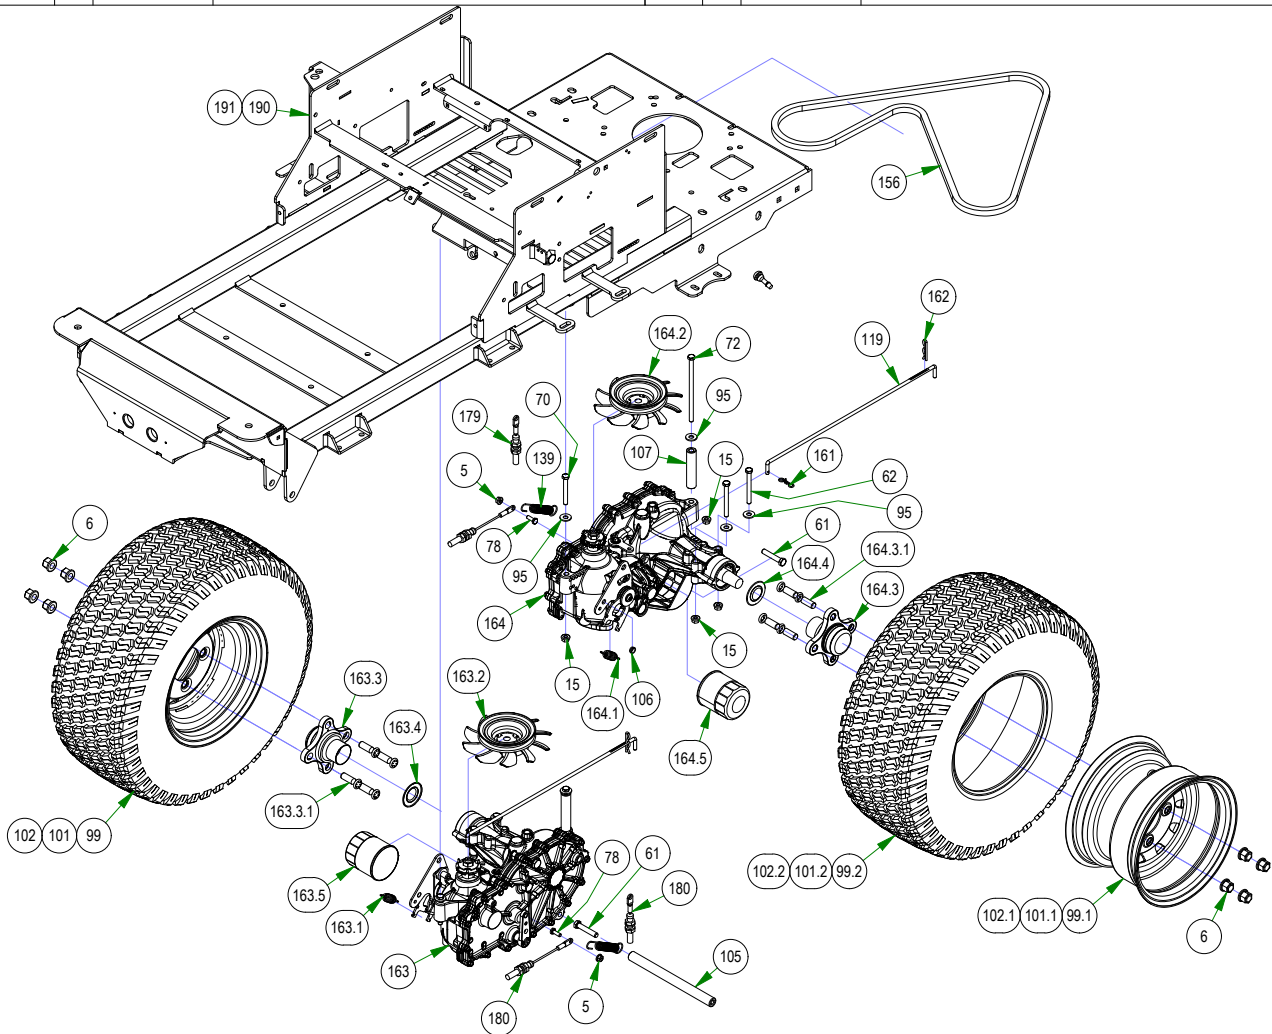

Parts List				Parts List			
ITEM	QTY	PART NUMBER	DESCRIPTION	ITEM	QTY	PART NUMBER	DESCRIPTION
5	2	013-2050-00	1/4-20 NYL INSERT FLANGE LOCKNUT ZINC	139	2	034-1026-00	Brake Return Spring
6	8	013-3000-00	Acorn Lug Nut	156	1	041-6400-00	Pump Belt
15	8	013-8049-00	5/16-18 NYLON INSERT FLANGE LOCKNUT ZINC	161	2	044-2004-00	Bow Pin
61	2	018-3000-00	3/8-16 X 2 HEX CAP SCREW (GR.5) ZINC	162	2	044-2008-00	Neutral Rod Clip
62	4	018-4701-00	5/16-18 X 3 HEX CAP SCREW (GR.5) ZINC	163	1	050-2095-02	2021 RH 3100 Transaxle
70	2	018-5344-00	5/16-18 X 2-1/2 HEX CAP SCREW (GR.5) ZINC	163.1	1	034-9080-00	Gold Transaxle Spring
72	2	018-5355-00	5/16-18 X 6 HEX CAP SCREW (GR.5) ZINC	163.2	1	050-2070-00	2021 ZT/Maverick Transaxle Fan/Pulley Kit
78	2	018-8052-00	1/4-20 X 3/4 HEX CAP SCREW (GR.5) ZINC	163.3	1	050-2076-00	ZT Transaxle Wheel Hub
95	8	019-8044-00	5/16 USS FLAT WASHER (7/8 OD) ZINC	163.3.1	4	050-2012-00	Transaxle Wheel Studs/ Drum Brake Studs
99	2	022-2015-00	ZT Tire and Rim Assembly 22 x 11 - 10	163.4	1	050-8010-00	2021 ZT/Maverick Transaxle Seal Kit (ZT-2800)
99.1	1	022-2015-50	ZT Wheel Only 22x11-10	163.5	1	063-1050-00	ZT Hydraulic Filter
99.2	1	022-2020-00	ZT Tire Only 22x11-10	164	1	050-2096-02	2021 LH 3100 Transaxle
101	2	022-2018-00	2017 ZT Black Assy 22x10-10 48" Deck	164.1	1	034-9080-00	Gold Transaxle Spring
101.1	1	022-2019-17	WHEEL, 10", BLACK	164.2	1	050-2070-00	2021 ZT/Maverick Transaxle Fan/Pulley Kit
101.2	1	022-2024-17	TIRE, 22X10-10	164.3	1	050-2076-00	ZT Transaxle Wheel Hub
102	2	022-2215-00	22x11-10 Reaper Rear Black Assembly	164.3.1	4	050-2012-00	Transaxle Wheel Studs/ Drum Brake Studs
102.1	1	022-2015-50	ZT Wheel Only 22x11-10	164.4	1	050-8010-00	2021 ZT/Maverick Transaxle Seal (ZT-2800)
102.2	1	022-2216-00	22x11-10 4pr KTW Brand Tire Only for 022-2215-00	164.5	1	063-1050-00	ZT Hydraulic Filter
105	1	025-0017-00	2017 Transaxle Spacer-ZT	179	1	064-3050-21	2021 Load Balanced Brake Cable 1
106	2	025-0036-00	Drive Arm Transaxle Spacer	180	1	064-3051-21	2021 Load Balanced Brake Cable 2
107	2	025-0070-00	2017 Transaxle Spacer	190	1	070-2302-00	2023 ZT Elite Frame- Painted
119	2	028-0070-00	Neutral Rod	191	1	070-2302-23	2023 ZT Elite Frame- Painted