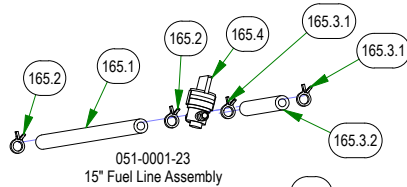

BAD BOY MOWERS

PARTS SECTION: FRAME SUB ASSEMBLIES

PARTS SECTION: FRAME SUB ASSEMBLIES