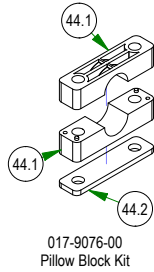

BAD BOY MOWERS

PARTS SECTION: FRAME SUB ASSEMBLIES