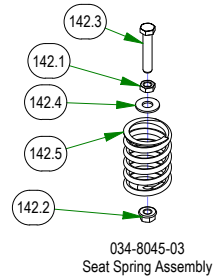

BAD BOY MOWERS

PARTS SECTION: FRAME SUB ASSEMBLIES