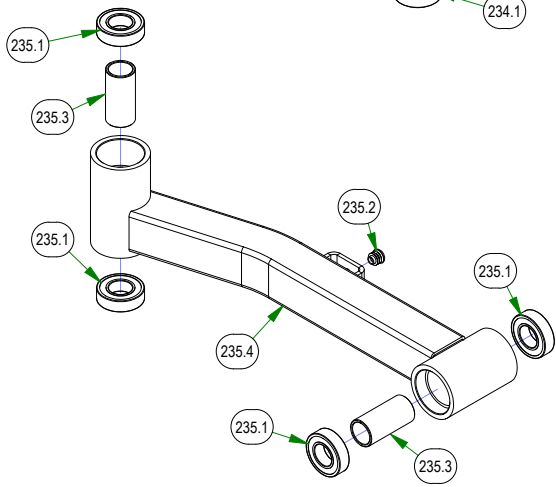

250-1751-21
2021 ZT Suspension Arm Assembly Short Right (48")

250-1851-21
2021 ZT Suspension Arm Assembly Long Right (54" & 60")

BAD BOY MOWERS

PARTS SECTION: FRAME SUB ASSEMBLIES

Parts List				Parts List			
ITEM	QTY	PART NUMBER	DESCRIPTION	ITEM	QTY	PART NUMBER	DESCRIPTION
151	1	039-5944-01	ZT Pump Idler	183.5	2	072-8073-00	3/16" Vinyl Hose Clamp
151.1	1	013-5301-00	5/8-11 NYLON INSERT JAM LOCKNUT ZINC	197	1	079-3470-21	2021 Maverick Floorboard Assembly
151.2	1	013-8050-00	1/2-13 NYLON INSERT FLANGE LOCKNUT ZINC	197.1	12	040-6080-00	Ratchet Fastener
151.3	1	018-5311-00	5/8-11 X 4 HEX CAP SCREW (GR.8) ZINC YELLOW	197.2	1	079-3470-18	2018 Maverick Floorboard
151.4	1	018-6036-00	1/2-13 X 2-3/4 HEX CAP SCREW (GR.5) ZINC	197.3	1	081-4001-00	2021 Maverick Floor Mat W/ Reaper Tread
151.5	2	019-6017-00	.635 ID X 1.120 OD X .140 THICK FLAT WASHER NYLON	233	1	250-1751-21	2021 ZT Suspension Arm Assembly Short Right (48")
151.6	1	025-7036-00	1/2 SOLID SHAFT COLLAR (W/1 SET SCREW) ZINC	233.1	4	010-1050-00	1641 BEARING W/2 CONTACT RUBBER SEALS
151.7	1	033-6001-00	4 3/4" Idler Pulley	233.2	1	014-3010-00	5/8 Round Insert
151.8	1	039-5944-00	Pump Idler Bracket	233.3	2	025-0003-00	2016 Front Bearing Spacer
165.3	1	051-2014-04	Fuel Line 4" Section with Clamps	233.4	1	250-1751-00	2021 ZT RH Front Arm - Short
165.3.1	2	072-8069-00	1/4 Fuel Hose Clamp	234	1	250-1801-21	2021 ZT Suspension Arm Assembly Left (48", 54", & 60")
165.3.2	1	051-8067-00	4" 1/4 Fuel Line	234.1	4	010-1050-00	1641 BEARING W/2 CONTACT RUBBER SEALS
166.3	2	051-2014-04	Fuel Line 4" Section with Clamps	234.2	1	014-3010-00	5/8 Round Insert
166.3.1	2	072-8069-00	1/4 Fuel Hose Clamp	234.3	2	025-0003-00	2016 Front Bearing Spacer
166.3.2	1	051-8067-00	4" 1/4 Fuel Line	234.4	1	250-1801-00	2021 ZT LH Front Arm
183	1	067-0020-01	ZT/Mav EPA Cannister Assy	235	1	250-1851-21	2021 ZT Suspension Arm Assembly Long Right (54" & 60")
183.1	1	051-2020-01	1/4" Vinyl Tubing, 46" Long	235.1	4	010-1050-00	1641 BEARING W/2 CONTACT RUBBER SEALS
183.2	1	051-2025-02	3/16" Vinyl Tubing, 55" Long	235.2	1	014-3010-00	5/8 Round Insert
183.3	1	067-0020-00	Carbon Canister	235.3	2	025-0003-00	2016 Front Bearing Spacer
183.4	2	072-8070-00	3/16 Vinyl Clamp	235.4	1	250-1851-00	2021 ZT RH Front Arm - Long