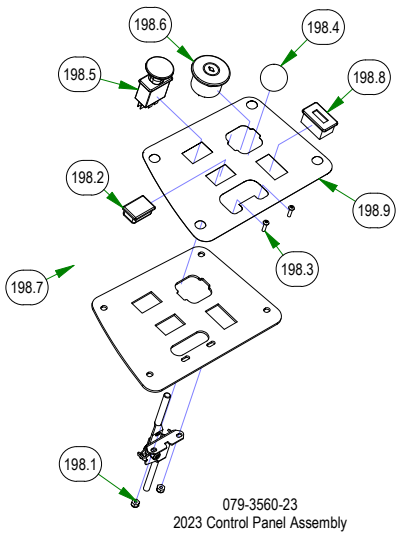

BAD BOY MOWERS

PARTS SECTION: FRAME SUB ASSEMBLIES

PARTS SECTION: FRAME SUB ASSEMBLIES