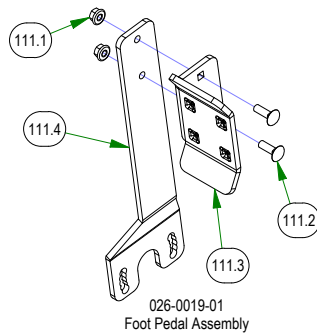

BAD BOY MOWERS

PARTS SECTION: FRAME SUB ASSEMBLIES

PARTS SECTION: FRAME SUB ASSEMBLIES