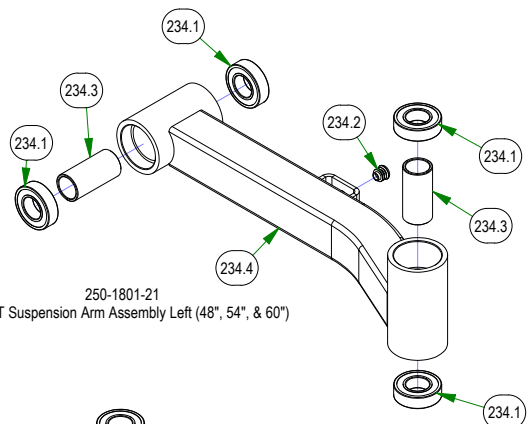

250-1751-21
2021 ZT Suspension Arm Assembly Short Right (48")

250-1851-21
2021 ZT Suspension Arm Assembly Long Right (54" & 60")

BAD BOY MOWERS

PARTS SECTION: FRAME SUB ASSEMBLIES

Parts List				Parts List			
ITEM	QTY	PART NUMBER	DESCRIPTION	ITEM	QTY	PART NUMBER	DESCRIPTION
151	1	039-5944-01	ZT Pump Idler	183.5	2	072-8073-00	3/16" Vinyl Hose Clamp
151.1	1	013-5301-00	5/8-11 NYLON INSERT JAM LOCKNUT ZINC	197	1	079-3470-21	2021 Maverick Floorboard Assembly
151.2	1	013-8050-00	1/2-13 NYLON INSERT FLANGE LOCKNUT ZINC	197.1	12	040-6080-00	Ratchet Fastener
151.3	1	018-5311-00	5/8-11 X 4 HEX CAP SCREW (GR.8) ZINC YELLOW	197.2	1	079-3470-18	2018 Maverick Floorboard
151.4	1	018-6036-00	1/2-13 X 2-3/4 HEX CAP SCREW (GR.5) ZINC	197.3	1	081-4001-00	2021 Maverick Floor Mat W/ Reaper Tread
151.5	2	019-6017-00	.635 ID X 1.120 OD X .140 THICK FLAT WASHER NYLON	233	1	250-1751-21	2021 ZT Suspension Arm Assembly Short Right (48")
151.6	1	025-7036-00	1/2 SOLID SHAFT COLLAR (W/1 SET SCREW) ZINC	233.1	4	010-1050-00	1641 BEARING W/2 CONTACT RUBBER SEALS
151.7	1	033-6001-00	4 3/4" Idler Pulley	233.2	1	014-3010-00	5/8 Round Insert
151.8	1	039-5944-00	Pump Idler Bracket	233.3	2	025-0003-00	2016 Front Bearing Spacer
165.3	1	051-2014-04	Fuel Line 4" Section with Clamps	233.4	1	250-1751-00	2021 ZT RH Front Arm - Short
165.3.1	2	072-8069-00	1/4 Fuel Hose Clamp	234	1	250-1801-21	2021 ZT Suspension Arm Assembly Left (48", 54", & 60")
165.3.2	1	051-8067-00	4" 1/4 Fuel Line	234.1	4	010-1050-00	1641 BEARING W/2 CONTACT RUBBER SEALS
166.3	2	051-2014-04	Fuel Line 4" Section with Clamps	234.2	1	014-3010-00	5/8 Round Insert
166.3.1	2	072-8069-00	1/4 Fuel Hose Clamp	234.3	2	025-0003-00	2016 Front Bearing Spacer
166.3.2	1	051-8067-00	4" 1/4 Fuel Line	234.4	1	250-1801-00	2021 ZT LH Front Arm
183	1	067-0020-01	ZT/Mav EPA Cannister Assy	235	1	250-1851-21	2021 ZT Suspension Arm Assembly Long Right (54" & 60")
183.1	1	051-2020-01	1/4" Vinyl Tubing, 46" Long	235.1	4	010-1050-00	1641 BEARING W/2 CONTACT RUBBER SEALS
183.2	1	051-2025-02	3/16" Vinyl Tubing, 55" Long	235.2	1	014-3010-00	5/8 Round Insert
183.3	1	067-0020-00	Carbon Canister	235.3	2	025-0003-00	2016 Front Bearing Spacer
183.4	2	072-8070-00	3/16 Vinyl Clamp	235.4	1	250-1851-00	2021 ZT RH Front Arm - Long