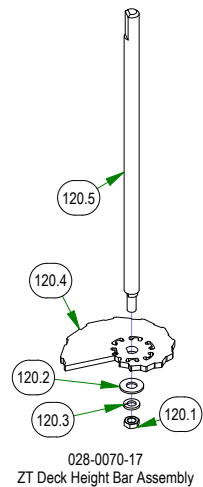

BAD BOY MOWERS

PARTS SECTION: FRAME SUB ASSEMBLIES

PARTS SECTION: FRAME SUB ASSEMBLIES