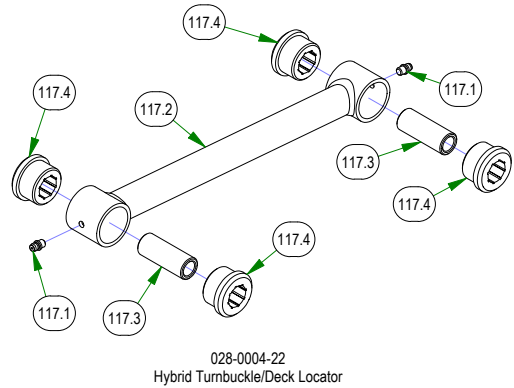

BAD BOY MOWERS

PARTS SECTION: DECK SUB ASSEMBLIES

Parts List				Parts List			
ITEM	QTY	PART NUMBER	DESCRIPTION	ITEM	QTY	PART NUMBER	DESCRIPTION
117	2	028-0004-22	Hybrid Turnbuckle/Deck Locator	150	4	039-2127-17	Deck Hanger Assembly
117.1	2	024-0001-00	1/4-28 Grease Fitting	150.1	2	013-5201-00	3/8-16 HEX SERRATED FLANGE NUT HARD/ZINC
117.2	1	028-0004-03	2022 Isolator Turnbuckle Body	150.2	2	013-5202-00	3/8-16 NYLON INSERT FLANGE LOCKNUT (GR.F) ZINC
117.3	2	048-6004-00	2018 Maverick Bushing Sleeve	150.3	2	018-6012-00	3/8-16 X 1-1/2 HEX CAP SCREW (GR.5) ZINC
117.4	4	048-6005-00	2018 Maverick Bushing	150.4	1	039-2127-00	2017 MZ/ZT Deck Hanger
146	3	037-6015-50	Spindle Assembly	152	1	039-6945-17	2017 MZ/ZT Deck Idler Assembly
146.1	1	037-6017-50	Spindle Housing	152.1	1	013-8050-00	1/2-13 NYLON INSERT FLANGE LOCKNUT ZINC
146.2	2	037-6023-00	Bearing - 6206	152.2	1	018-6036-00	1/2-13 X 2-3/4 HEX CAP SCREW (GR.5) ZINC
146.3	1	037-6026-00	Spindle Shaft	152.3	1	025-5203-00	Spacer 3/4 OD x 1/2 ID x 3/4 Length
146.4	1	037-8002-00	Spindle Dust Cap	152.4	1	033-8050-00	5" Idler Pulley
146.5	1	037-8050-00	Spindle Spacer	152.5	1	039-6945-00	Deck Idler
146.6	1	037-9050-00	Locking Collar w/ 1/4"-20 Set Screw