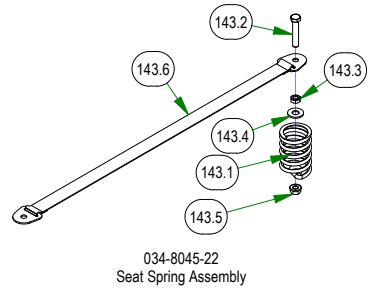

BAD BOY MOWERS

PARTS SECTION: FRAME SUB ASSEMBLIES

PARTS SECTION: FRAME SUB ASSEMBLIES