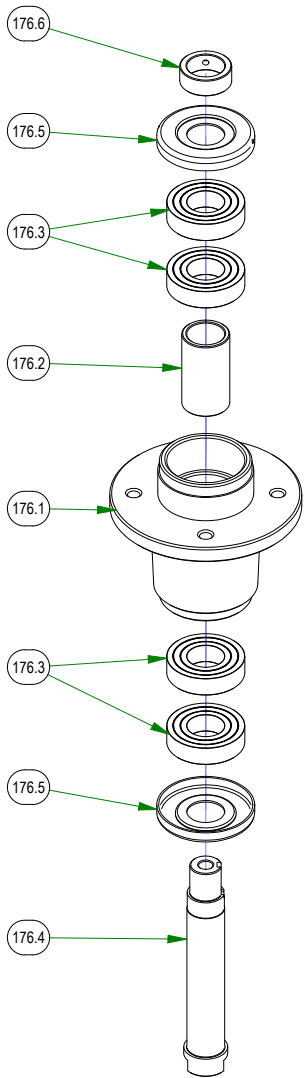

BAD BOY MOWERS

PARTS SECTION: DECK SUBASSEMBLIES

Parts List				Parts List			
ITEM	QTY	PART NUMBER	DESCRIPTION	ITEM	QTY	PART NUMBER	DESCRIPTION
176	1	037-4000-00	OUTLAW SPINDLE ASSEMBLY	186.6	1	026-0167-00	Belt Tensioner Retainer Plate
176.1	1	037-4000-01	4000 Series Spindle Housing	186.7	1	033-8050-00	5" Idler Pully
176.2	1	037-4002-00	4000 Series Spindle Spacer	186.8	1	039-6946-00	2019 Deck Tensioner
176.3	4	037-6023-00	Bearing - 6206	294	1	210-7000-98	2019 Outlaw Gen2 Chute Assembly
176.4	1	037-6026-00	Spindle Shaft	294.1	7	013-8049-00	5/16-18 NYLON INSERT FLANGE LOCKNUT ZINC
176.5	2	037-8002-00	Spindle Dust Cap	294.2	5	018-4703-00	5/16-18 X 1-1/4 CARRIAGE BOLT ZINC
176.6	1	037-9050-00	Locking Collar w/ 1/4"-20 Set Screw	294.3	2	018-8066-00	5/16-18 X 7/8 CARRIAGE BOLT ZINC
186	1	039-6946-18	2019 Rebel Rogue Deck Idler	294.4	2	019-6042-00	.360 ID X .983 OD X .120 THICK FLAT WASHER NYLON
186.1	2	013-5201-00	3/8-16 HEX SERRATED FLANGE NUT HARD/ZINC	294.5	1	039-4893-00	2019 Upper Chute Bracket
186.2	1	013-8050-00	1/2-13 NYLON INSERT FLANGE LOCKNUT ZINC	294.6	1	039-4894-00	2019 Lower Chute Bracket
186.3	1	018-6012-00	3/8-16 X 1-1/2 HEX CAP SCREW (GR.5) ZINC	294.7	1	206-6018-00	2019 Chute Hanger
186.4	1	018-6036-00	1/2-13 X 2-3/4 HEX CAP SCREW (GR.5) ZINC	294.8	1	210-6025-00	2019 Belted Chute with Logo
186.5	1	025-5203-00	.51 ID X .75 OD X .75 LGTH SOLID SPACER ZINC				

**037-4000-00
SPINDLE ASSEMBLY**