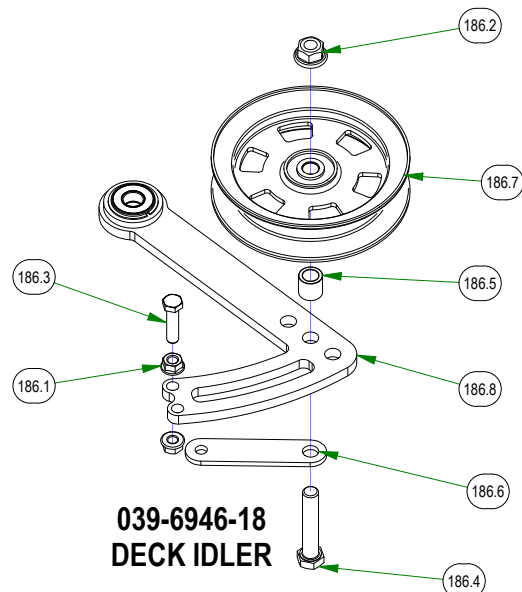

BAD BOY MOWERS

PARTS SECTION: DECK SUBASSEMBLIES

Parts List				Parts List			
ITEM	QTY	PART NUMBER	DESCRIPTION	ITEM	QTY	PART NUMBER	DESCRIPTION
176	1	037-4000-00	OUTLAW SPINDLE ASSEMBLY	186.6	1	026-0167-00	Belt Tensioner Retainer Plate
176.1	1	037-4000-01	4000 Series Spindle Housing	186.7	1	033-8050-00	5" Idler Pully
176.2	1	037-4002-00	4000 Series Spindle Spacer	186.8	1	039-6946-00	2019 Deck Tensioner
176.3	4	037-6023-00	Bearing - 6206	294	1	210-7000-98	2019 Outlaw Gen2 Chute Assembly
176.4	1	037-6026-00	Spindle Shaft	294.1	7	013-8049-00	5/16-18 NYLON INSERT FLANGE LOCKNUT ZINC
176.5	2	037-8002-00	Spindle Dust Cap	294.2	5	018-4703-00	5/16-18 X 1-1/4 CARRIAGE BOLT ZINC
176.6	1	037-9050-00	Locking Collar w/ 1/4"-20 Set Screw	294.3	2	018-8066-00	5/16-18 X 7/8 CARRIAGE BOLT ZINC
186	1	039-6946-18	2019 Rebel Rogue Deck Idler	294.4	2	019-6042-00	.360 ID X .983 OD X .120 THICK FLAT WASHER NYLON
186.1	2	013-5201-00	3/8-16 HEX SERRATED FLANGE NUT HARD/ZINC	294.5	1	039-4893-00	2019 Upper Chute Bracket
186.2	1	013-8050-00	1/2-13 NYLON INSERT FLANGE LOCKNUT ZINC	294.6	1	039-4894-00	2019 Lower Chute Bracket
186.3	1	018-6012-00	3/8-16 X 1-1/2 HEX CAP SCREW (GR.5) ZINC	294.7	1	206-6018-00	2019 Chute Hanger
186.4	1	018-6036-00	1/2-13 X 2-3/4 HEX CAP SCREW (GR.5) ZINC	294.8	1	210-6025-00	2019 Belted Chute with Logo
186.5	1	025-5203-00	.51 ID X .75 OD X .75 LGTH SOLID SPACER ZINC