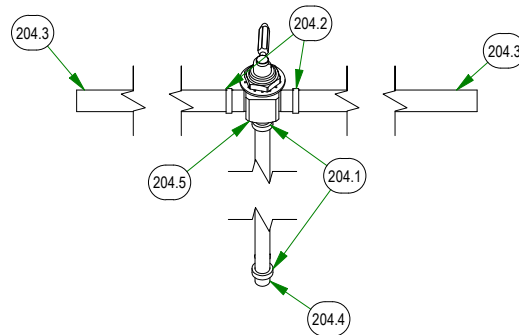

BAD BOY MOWERS

PARTS SECTION: TANKS & BATTERY: BRAKE & FUEL LINES

Parts List				Parts List			
ITEM	QTY	PART NUMBER	DESCRIPTION	ITEM	QTY	PART NUMBER	DESCRIPTION
204	1	051-2019-29	2023 Rebel Rogue Renegade Fuel Line for Kohler	205	1	051-2019-33	2023 Rebel Rogue Renegade Fuel Line for Kawasaki
204.1	2	072-8069-00	1/4" Fuel Hose Clamp	205.1	1	051-8067-32	1/4" Fuel Line Hose
204.2	2	072-8068-00	5/16 Fuel Line Clamp	205.2	2	051-8075-26	5/16" fuel line hose
204.3	2	051-8075-26	5/16" fuel line hose	205.3	2	072-8068-00	5/16 Fuel Line Clamp
204.4	1	051-8067-22	1/4" Fuel Line Hose	205.4	2	072-8069-00	1/4 Fuel Hose Clamp
204.5	1	067-6058-00	3 Way Fuel Shut-Off Valve 5/16 x 5/16 x 1/4	205.5	1	067-6058-00	3 Way Fuel Shut-Off Valve 5/16 x 5/16 x 1/4

051-2019-29
FUEL LINE-KOHLER &
KAWASAKI FX1000 EFI