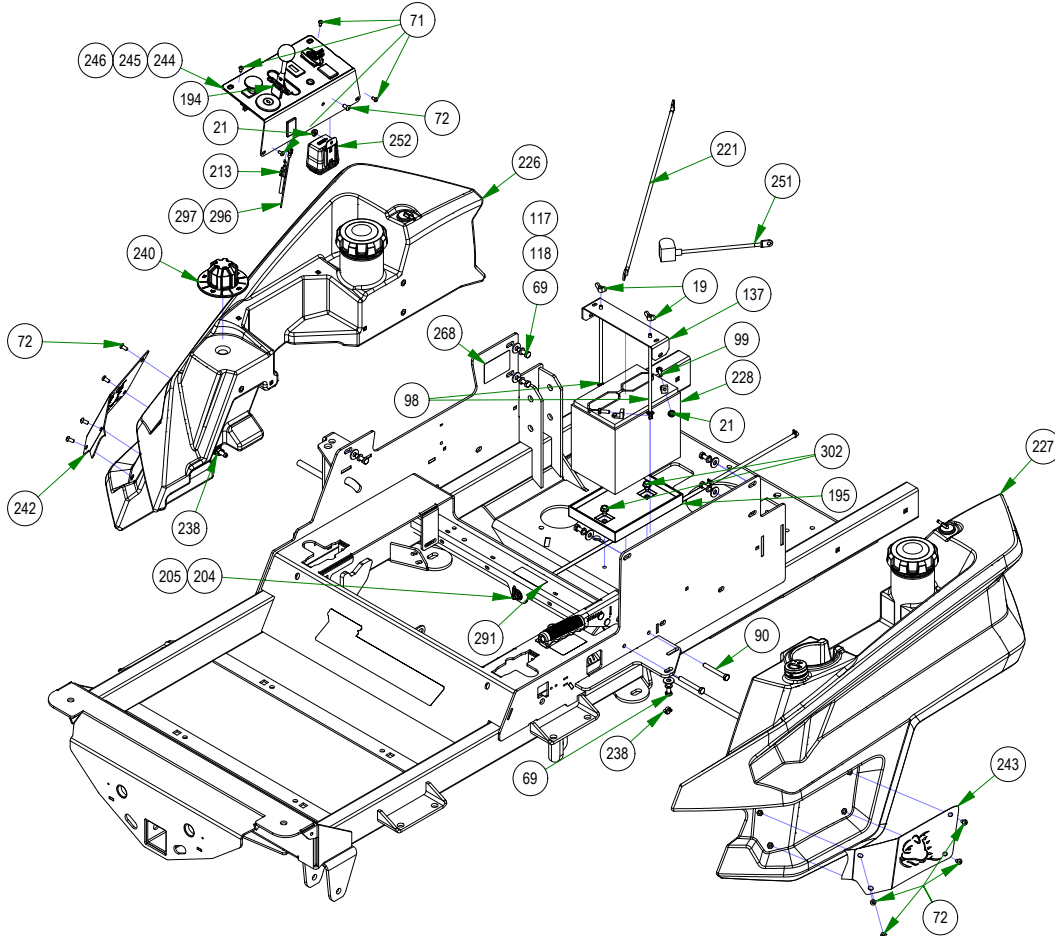

Parts List				Parts List			
ITEM	QTY	PART NUMBER	DESCRIPTION	ITEM	QTY	PART NUMBER	DESCRIPTION
12	1	013-6051-00	3/8-24 HEX NUT ZINC YELLOW	227	1	067-9960-50	2019 Left Rebel, Rogue, Renegade Fuel Tank (GAS)
17	4	013-8049-00	5/16-18 NYLON INSERT FLANGE LOCKNUT ZINC	228	1	068-8049-00	SP-35 Battery
19	2	013-8051-00	1/4-20 WING NUT FORGED (TYPE A) LIGHT SERIES ZINC	229	1	069-0001-00	2019 Brake Handle Assembly
21	3	013-9001-00	1/4-20 HEX SERRATED FLANGE NUT HARD/ZINC	235	1	070-2305-00	2023 Rogue Frame - Painted
69	10	018-2007-00	5/16-18 X 1 HEX CAP SCREW (GR.5) ZINC	238	2	072-8076-00	2 EAR CLAMP 12.5mm-15mm
71	4	018-2010-00	10-32 X 3/8 BUTTON SOCKET CAP SCREW 18-8 STAINLESS STEEL	240	1	077-9001-00	2019 Deck Height Dial
72	9	018-2012-00	1/4-20 X 1/2 BUTTON SOCKET CAP SCREW 18-8 STAINLESS STEEL	242	1	079-3290-00	2019 Outlaw Fuel Tank Insert - Right
90	2	018-5344-00	5/16-18 X 2-1/2 HEX CAP SCREW (GR.5) ZINC	243	1	079-3291-00	2019 Outlaw Fuel Tank Insert - Left
98	2	018-8050-00	1/4-20 X 8 CARRIAGE BOLT (MIN 6" THREAD) ZINC	244	1	079-3481-10	Rebel/Rogue EFI Control Panel Assy
99	2	018-8052-00	1/4-20 X 3/4 HEX CAP SCREW (GR.5) ZINC	245	1	079-3481-19	Rebel/Rogue Control Panel Assy
117	8	019-8044-00	5/16 USS FLAT WASHER (7/8 OD) ZINC	246	1	079-3581-22	Rebel/Rogue Control Panel Assy-Drive by Wire
118	8	019-8051-00	5/16 SPLIT LOCKWASHER ZINC	251	1	086-0005-00	Starter Cable
128	2	025-0027-00	.380 ID X .625 OD X 1.500 LGTH 2019 OUTLAW BRAKE HANDLE SPACER ZINC	252	1	086-2050-19	2019 Wiring Harness-Rebel/Rogue
137	1	026-0312-00	2023 Rogue Battery Hold Down Plate	262	1	089-2000-00	Code Indicator Light
194	1	042-9000-00	Ignition Key	268	2	091-1020-00	Hydraulic Decal
195	1	043-8931-00	Battery Tray	269	1	091-1101-18	2018 Out/XP/Diesel Brake Decal
204	1	051-2019-29	2023 Rebel Rogue Renegade Fuel Line for Kohler	281	1	091-4028-00	2019 Rogue Cooler Cover Decal
205	1	051-2019-33	2023 Rebel Rogue Renegade Fuel Line for Kawasaki	287	1	091-4040-00	2019 MIL Decal For Rogue EFI Models
211	1	054-8017-00	Choke	291	1	091-6022-00	R-Series Shut Off Valve Decal
212	1	054-8019-00	Choke for 36Hp Vanguard & FX1000 Kawasaki	296	1	216-1000-00	16 AWG Black Insulated Wire for Tachometer
213	1	055-8021-75	Outlaw Throttle Cable	297	1	216-1051-00	1/4" Female Quick Connect Terminal
221	1	064-5300-00	24" Red Battery Cable	302	2	030-7044-00	5/16-18 X 1/2 HWH unslot (F) tcs zinc
226	1	067-9950-50	2019 Right Rebel, Rogue, Renegade Fuel Tank (GAS)