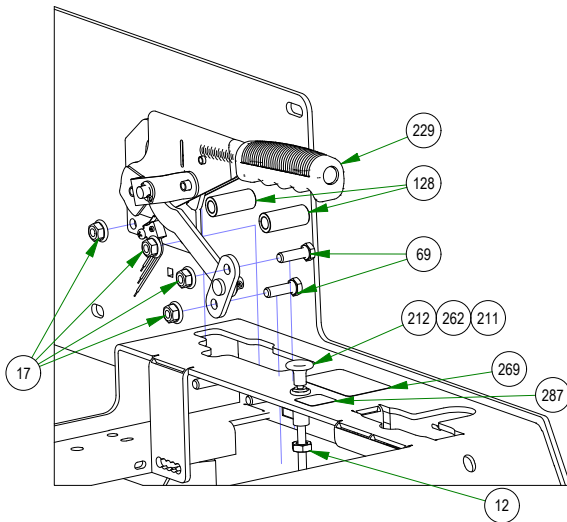

BAD BOY MOWERS

PARTS SECTION: TANKS & BATTERY: BRAKE & FUEL LINES

Parts List				Parts List			
ITEM	QTY	PART NUMBER	DESCRIPTION	ITEM	QTY	PART NUMBER	DESCRIPTION
204	1	051-2019-29	2023 Rebel Rogue Renegade Fuel Line for Kohler	205	1	051-2019-33	2023 Rebel Rogue Renegade Fuel Line for Kawasaki
204.1	2	072-8069-00	1/4" Fuel Hose Clamp	205.1	1	051-8067-32	1/4" Fuel Line Hose
204.2	2	072-8068-00	5/16 Fuel Line Clamp	205.2	2	051-8075-26	5/16" fuel line hose
204.3	2	051-8075-26	5/16" fuel line hose	205.3	2	072-8068-00	5/16 Fuel Line Clamp
204.4	1	051-8067-22	1/4" Fuel Line Hose	205.4	2	072-8069-00	1/4 Fuel Hose Clamp
204.5	1	067-6058-00	3 Way Fuel Shut-Off Valve 5/16 x 5/16 x 1/4	205.5	1	067-6058-00	3 Way Fuel Shut-Off Valve 5/16 x 5/16 x 1/4

051-2019-29
FUEL LINE-KOHLER &
KAWASAKI FX1000 EFI