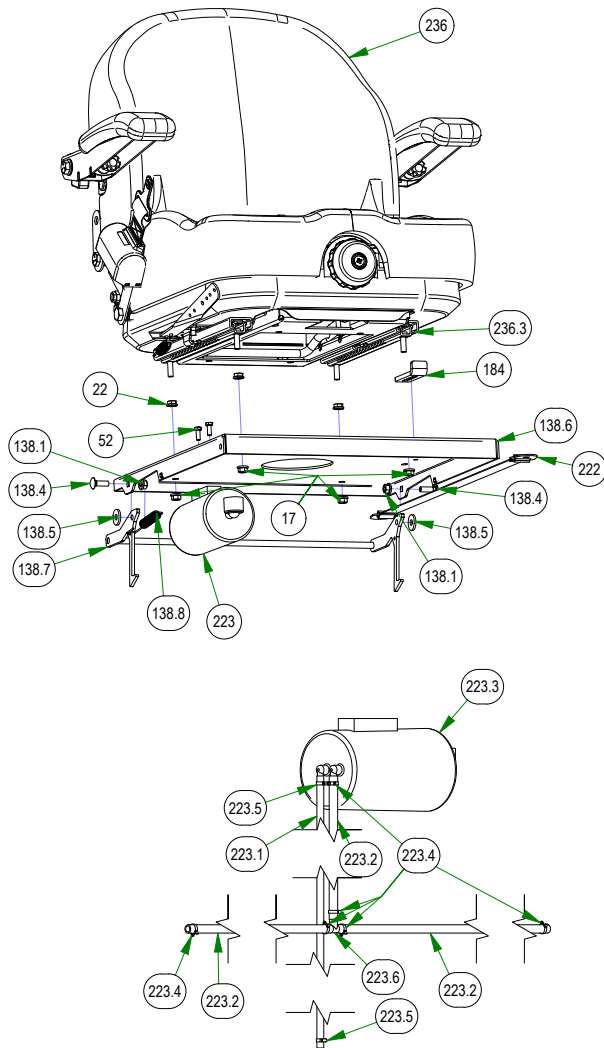

BAD BOY MOWERS

PARTS SECTION: COVERS & SEAT CONT.

Parts List				Parts List			
ITEM	QTY	PART NUMBER	DESCRIPTION	ITEM	QTY	PART NUMBER	DESCRIPTION
138	1	026-2019-21	R-SERIES SEAT PLATE ASSEMBLY	223.5	2	072-8073-00	3/16" Vinyl Hose Clamp
138.1	2	013-8049-00	5/16-18 NYLON INSERT FLANGE LOCKNUT ZINC	223.6	1	073-8068-00	fuel line T
138.4	2	018-8065-00	5/16-18 X 1 CARRIAGE BOLT (GR.8) ZINC	236	1	071-6065-22	2022 Suspension Seat w/Seatbelt
138.5	2	019-6042-00	.360 ID X .983 OD X .120 THICK FLAT WASHER NYLON	236.1	1	071-6065-04	Set of Armrests-SS Front Adj
138.6	1	026-2019-00	R-SERIES SEAT PLATE	236.2	1	071-6065-05	Weight Adjust Indicator Knob Assy
138.7	1	028-0090-00	Seat Latch Rod Assembly	236.3	1	071-6065-06	4" Single Locking Track Kit
138.8	1	034-1025-00	Brake Spring	236.4	1	071-6065-07	Delta Plunger Switch - N.O.
223	1	067-0020-19	2019 Outlaw EPA Canister Assembly	236.5	1	071-6065-10	Recliner Adjustment Knob-New
223.1	1	051-2025-66	3/16" Vinyl Tubing, 66" Long	236.6	1	071-6065-13	Bellows w/Hardware
223.2	3	051-8072-38	1/4" Vinyl Tubing 38" Long	236.7	1	071-6065-14	2" Retractable Belt Kit w/Spacers
223.3	1	067-0020-00	Carbon Canister	236.8	1	071-6065-15	Back Cover for I3M - Recl - Logos
223.4	6	072-8070-00	3/16 Vinyl Clamp	236.9	1	071-6065-16	Cushion Cover Kit for I3M-Logo

067-0020-19
EPA CANISTER ASSEMBLY