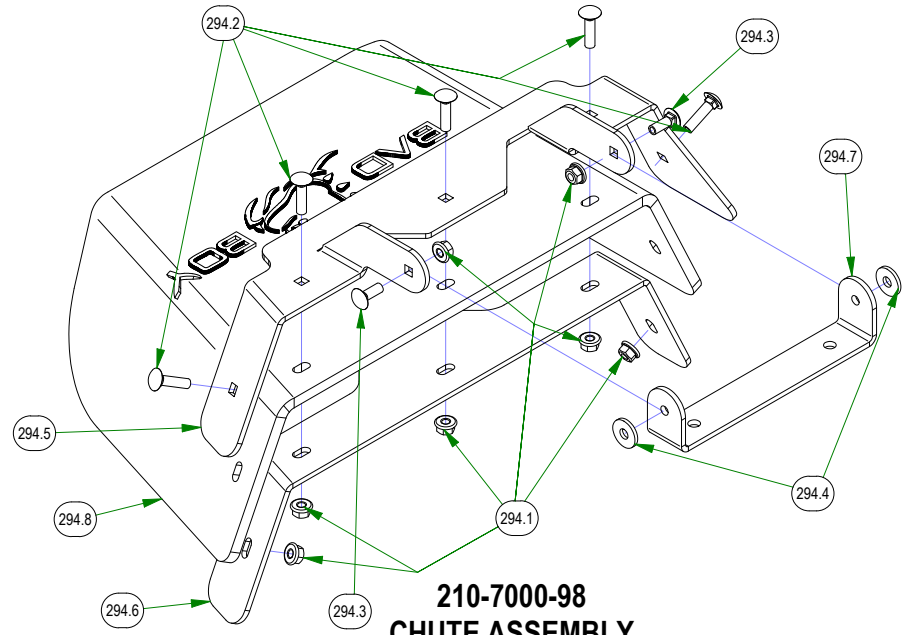

**039-6946-18
DECK IDLER**

**210-7000-98
CHUTE ASSEMBLY**