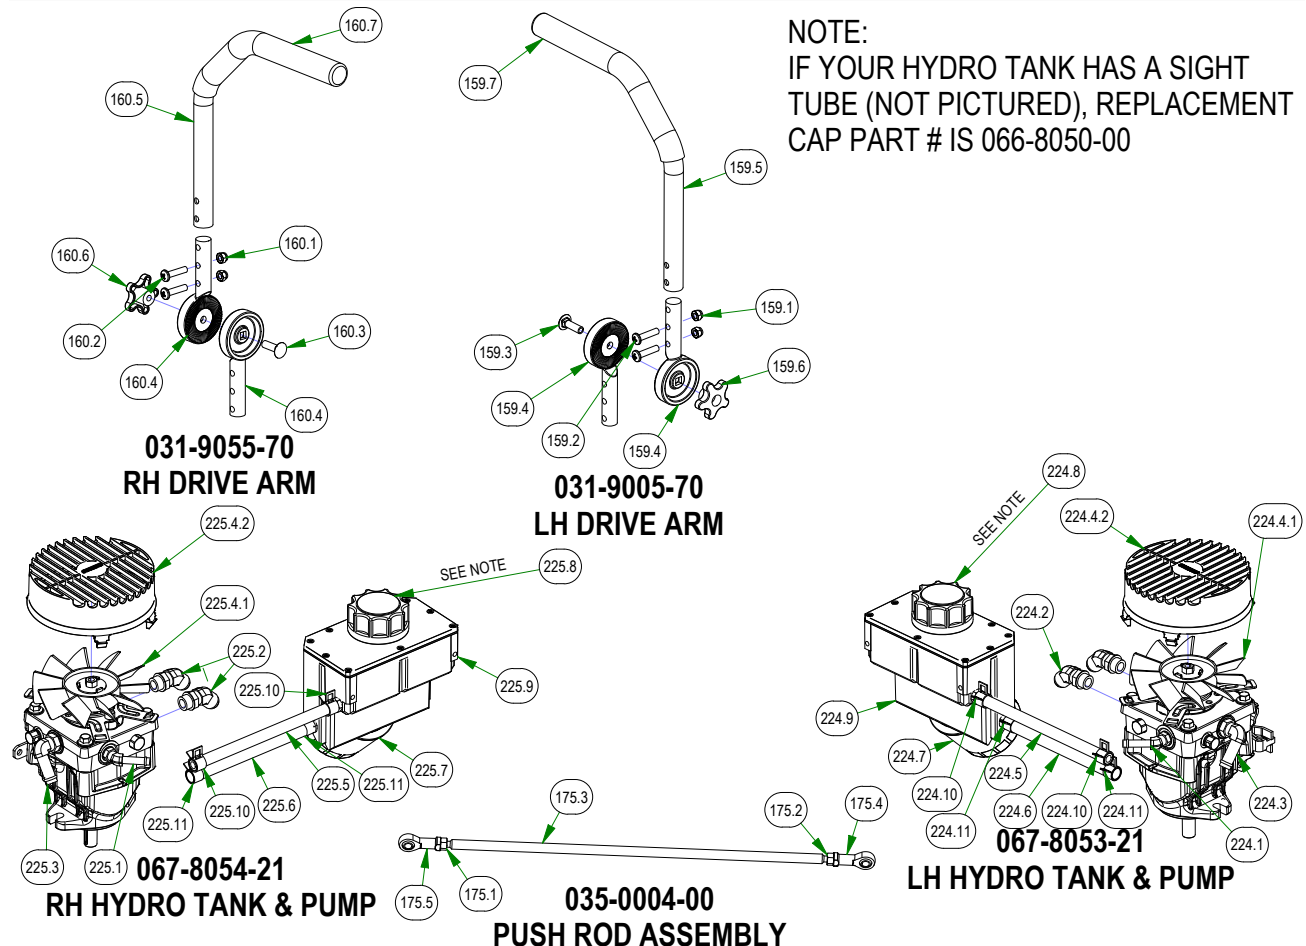

031-0030-19
RH ARM ROD ASSEMBLY

031-0031-19
LH ARM ROD ASSEMBLY

Parts List				Parts List			
ITEM	QTY	PART NUMBER	DESCRIPTION	ITEM	QTY	PART NUMBER	DESCRIPTION
159	1	031-9005-70	2019 Left Hand ADJ. Steering Arm Kit	224.3	1	024-5002-00	90 Degree Fitting, 1/2 x 3/4, 4601-8-8
159.1	2	013-8047-00	5/16-18 NYL INS L/N ZC	224.4	1	050-3001-00	2019 Rogue/Renegade Left Pump 16cc
159.2	2	018-2020-18	5/16-18 x 1 3/8" Futton Head Torx Drive Bolt	224.4.2	1	014-5600-00	Fan Guard 6" - Fits Wheel
159.3	1	018-5043-00	3/8-16 X 1-1/4 CARRIAGE BOLT ZINC	224.4.1	1	015-9999-00	Hydro Fan - Light/Pup/Outlaw XP
159.4	2	031-9005-00	2019 Steering Arm Adjuster Casting	224.5	1	051-8063-04	3/8" Clear Hose x 4 1/2"
159.5	1	031-9006-00	2019 Steering Arm Tube	224.6	1	051-8064-10	1/2 Clear Braided Hose Priced/Foot x 9.5"
159.6	1	045-5000-00	Black Knob for Adjustable Steering Arm	224.7	1	063-8014-00	Hydraulic Filter
159.7	1	069-4010-00	Black Steering Arm Grip	224.8	1	066-8050-22	Hydraulic Tank Cap W/Dipstick
160	1	031-9055-70	2019 Right Hand ADJ. Steering Arm Kit	224.9	1	067-8053-00	2019 Left Outlaw Gen2 Hydro Tank Suspension Only
160.1	2	013-8047-00	5/16-18 NYL INS L/N ZC	224.10	2	072-8065-00	3/8" Hose Clamp
160.2	2	018-2020-18	5/16-18 x 1 3/8" Futton Head Torx Drive Bolt	224.11	2	072-8066-00	1/2 Hose Clamp
160.3	1	018-5043-00	3/8-16 X 1-1/4 CARRIAGE BOLT ZINC	225	1	067-8054-21	2021 RH ROGUE HYDRO TANK LINE ASSY
160.4	2	031-9005-00	2019 Steering Arm Adjuster Casting	225.1	1	024-1200-00	ZT Fitting, 3/8 x 3/8 45 Degree, 4603-6-6
160.5	1	031-9006-00	2019 Steering Arm Tube	225.2	2	024-2051-00	2019 Outlaw 45 Degree Pump Fitting #6802-10-08
160.6	1	045-5000-00	Black Knob for Adjustable Steering Arm	225.3	1	024-5002-00	90 Degree Fitting, 1/2 x 3/4, 4601-8-8
160.7	1	069-4010-00	Black Steering Arm Grip	225.4	1	050-3002-00	2019 Rogue Right Pump 16cc
175	1	035-0004-00	2019 Outlaw Gen2 XP Push Rod Assembly	225.4.2	1	014-5600-00	Fan Guard 6" - Fits Wheel
175.1	1	013-6049-00	5/16" RH Fine Threaded Jam Nut	225.4.1	1	015-9999-00	Hydro Fan - Light/Pup/Outlaw XP
175.2	1	013-6050-00	5/16" LH Fine Threaded Jam Nut	225.5	1	051-8063-04	3/8" Clear Hose x 4 1/2"
175.3	1	035-0004-01	2019 Outlaw Gen2 Xp Rod	225.6	1	051-8064-10	1/2 Clear Braided Hose Priced/Foot x 9.5"
175.4	1	048-3002-00	Spherical Rod End - Outlaw	225.7	1	063-8014-00	Hydraulic Filter
175.5	1	048-3003-00	Spherical Rod End - Outlaw	225.8	1	066-8050-22	Hydraulic Tank Cap W/Dipstick
224	1	067-8053-21	2021 LH ROGUE HYDRO TANK LINE ASSY	225.9	1	067-8054-00	2019 Right Outlaw Gen2 Hydro Tank Suspension Only
224.1	1	024-1200-00	ZT Fitting, 3/8 x 3/8 45 Degree, 4603-6-6	225.10	2	072-8065-00	3/8" Hose Clamp
224.2	2	024-2051-00	2019 Outlaw 45 Degree Pump Fitting #6802-10-08	225.11	2	072-8066-00	1/2 Hose Clamp