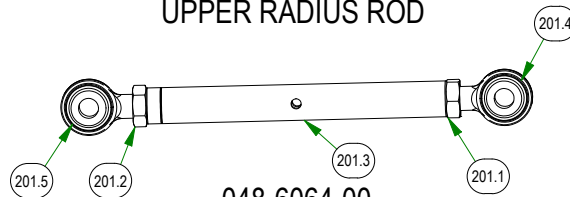

022-4091-00
WHEEL FOR 54" DECK

022-4090-00
WHEEL FOR 61" & 72" DECK

039-0031-19
REAR IDLER PULLEY

048-6061-00
UPPER RADIUS ROD

048-6064-00
LOWER RADIUS ROD

BAD BOY MOWERS

PARTS SECTION: COVERS & SEAT

Parts List				Parts List			
ITEM	QTY	PART NUMBER	DESCRIPTION	ITEM	QTY	PART NUMBER	DESCRIPTION
2	4	013-0005-00	1/2-13 HEX 2-WAY REVERSIBLE CENTER LOCKNUT Grade B ZINC	184	1	039-2156-00	Seat Stop
7	2	013-2050-00	1/4-20 NYL INSERT HEX FLANGE LOCKNUT ZINC	222	1	064-8083-00	Seat Strap with Buckles
9	12	013-5202-00	3/8-16 NYLON INSERT FLANGE LOCKNUT (GR.F) ZINC	223	1	067-0020-19	2019 Outlaw EPA Cannister Assembly
17	8	013-8049-00	5/16-18 NYLON INSERT FLANGE LOCKNUT ZINC	235	1	070-2305-00	2023 Rogue Frame - Painted
22	3	013-9002-00	5/16-18 HEX SERRATED FLANGE NUT HARD/ZINC	236	1	071-6065-22	2022 Suspension Seat w/Seatbelt
32	2	014-9003-00	1 1/2 x 3 Frame Plug	241	1	079-3155-20	R-Series Floorboard Assembly
52	2	018-0024-00	M6-1.0 X 16MM DIN 933 HEX TAP BOLT (CL 8.8) ZINC	241.1	4	013-0054-00	1/4-20 Cage Nut
56	4	018-0044-00	3/8" x 2 1/2" Carriage Bolt	241.2	4	018-8052-00	1/4-20 X 3/4 HEX CAP SCREW (GR.5) ZINC
60	4	018-0050-00	1/2-13 X 3-1/4 HEX CAP SCREW (GR.5) ZINC	241.3	1	026-2230-00	OUTLAW ADJUSTABLE FOOT PLATE-ORANGE
87	8	018-5044-00	3/8-16 X 1 CARRIAGE BOLT (GR.5) ZINC	241.4	14	040-6080-00	Ratchet Fastener
100	2	018-8065-00	5/16-18 X 1 CARRIAGE BOLT (GR.8) ZINC	241.5	1	079-3155-00	2019 Outlaw Floorboard
113	4	019-6042-00	.360 ID X .983 OD X .120 THICK FLAT WASHER NYLON	241.6	1	081-0050-00	MAT (FLOOR)
116	2	019-8040-00	1/4-20 X 3/4 CARRIAGE BOLT (GR.5) ZINC	241.7	1	081-0051-00	MAT (FOOT PLATE)
136	1	026-0308-00	Kohler 980 Engine Shield	261	1	089-0006-00	2019 2X2 Folding ROPS
138	1	026-2019-21	R-SERIES SEAT PLATE ASSEMBLY	274	2	091-4003-22	2022 Powered By Kawasaki Decal
139	2	026-2209-00	2019 Rouge Rear Cover Side Plate	275	2	091-4004-22	2022 Powered By Kohler Decal
140	1	026-2221-22	2019 Vertical Rear Cover Tailgate - Black	277	1	091-4025-00	2019 Rogue 852cc Backplate Cluster
148	4	029-4011-00	2023 Floor Board Rubber Bumper	278	1	091-4026-00	2019 Rogue 999cc Backplate Cluster
151	1	029-8000-00	2017 XP Bumper	280	1	091-4027-23	Rogue 999cc-EFI Backplate Cluster
153	2	030-7039-00	1/4-14 X 1-1/2 HEX WASHER UNSLOT TEK/3 ZINC	288	1	091-4050-00	Heat Shield (Fiberglass Adhesive)
161	2	032-0001-00	2019 Bad Boy X Cylindrical Seat Mount				