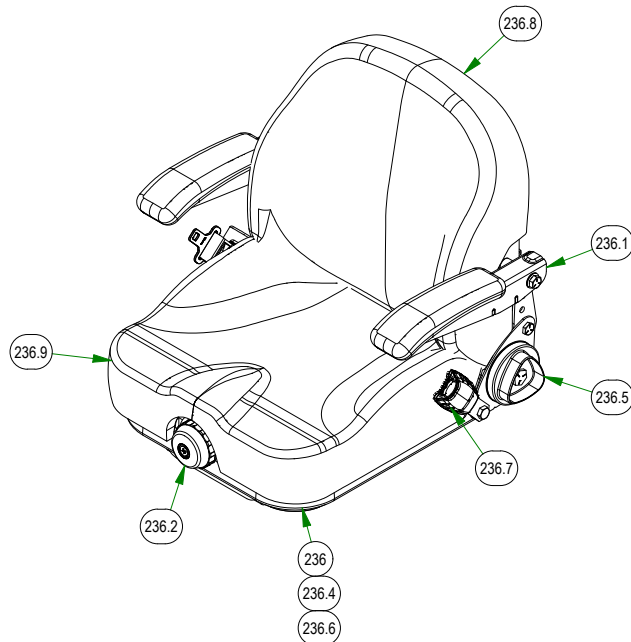

071-6065-22
SEAT ASSEMBLY