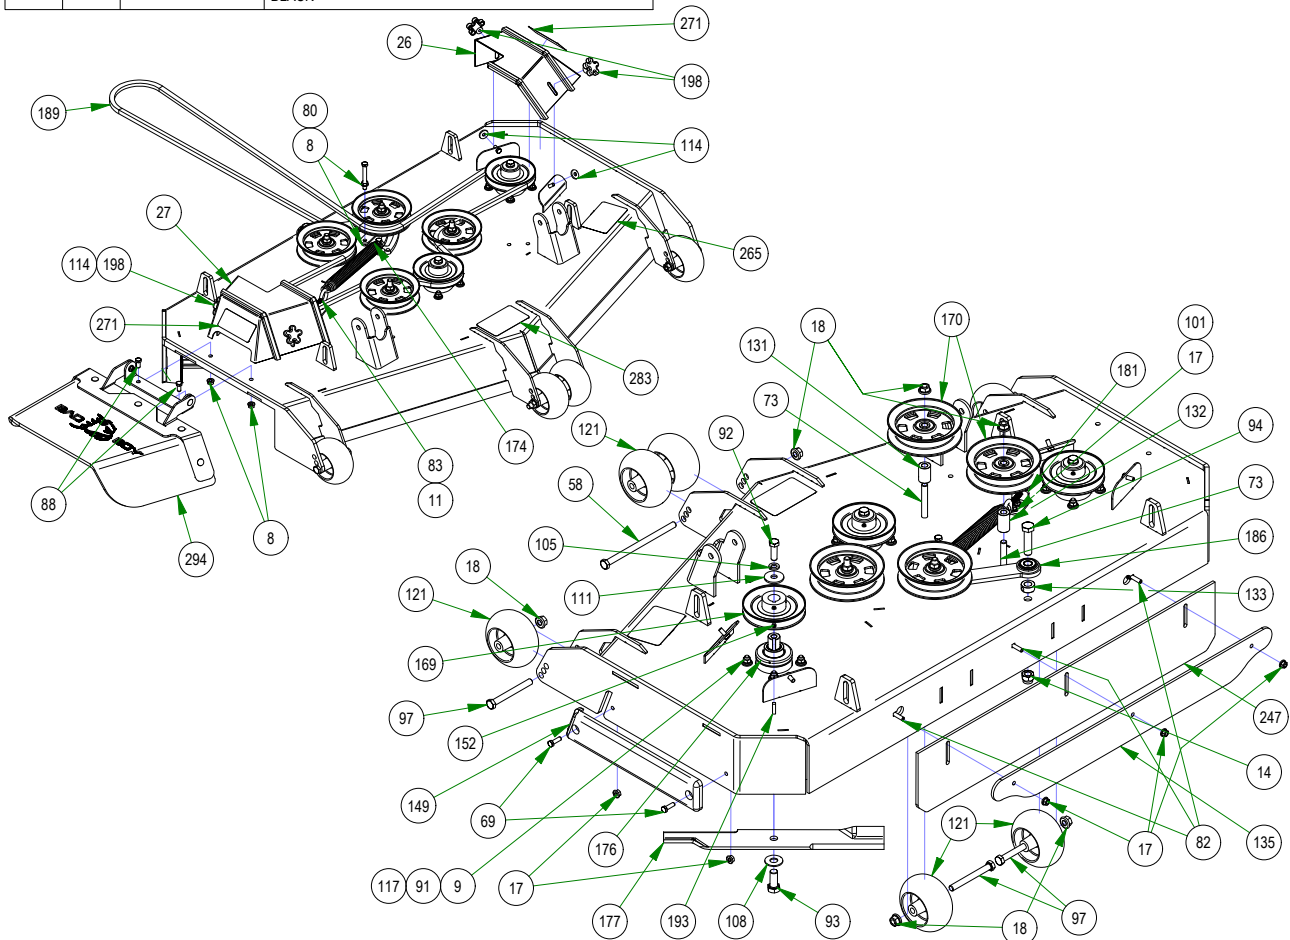

Parts List				Parts List			
ITEM	QTY	PART NUMBER	DESCRIPTION	ITEM	QTY	PART NUMBER	DESCRIPTION
8	4	013-5201-00	3/8-16 HEX SERRATED FLANGE NUT HARD/ZINC	117	12	019-8044-00	5/16 USS FLAT WASHER (7/8 OD) ZINC
9	12	013-5202-00	3/8-16 NYLON INSERT FLANGE LOCKNUT (GR.F) ZINC	121	6	022-1001-00	2019 Deck Wheel
11	2	013-6014-00	3/8-16 HEX NUT ZINC	131	2	025-5338-00	.502 ID X .750 OD X 1.500 Long Spacer
14	1	013-7021-00	5/8-11 NYLON INSERT LOCKNUT ZINC	132	1	025-5339-00	1 3/4" Pulley Spacer
17	7	013-8049-00	5/16-18 NYLON INSERT FLANGE LOCKNUT ZINC	133	1	025-7020-00	5/8 SOLID SHAFT COLLAR (W/1 SET SCREW) ZINC
18	8	013-8050-00	1/2-13 NYLON INSERT FLANGE LOCKNUT ZINC	135	1	026-0234-00	61 Bolt in Baffle Deck v2 Stripping Plate
26	1	014-5050-00	2019 54" Left Outlaw Gen2 Pulley Cover	149	1	029-7036-00	REVISED TRIM BUMPER_20180226
27	1	014-5051-00	2019 54" Right Outlaw Gen2 Pulley Cover	152	3	030-0050-00	5/16-24 X 1/4 SOCKET SET SCREW (CUP PT) PLAIN
58	1	018-0046-00	1/2-13 X 8 HEX CAP SCREW GR 5 ZINC	169	3	033-6006-00	5.25" Deck Spindle Pulley
69	2	018-2007-00	5/16-18 X 1 HEX CAP SCREW (GR.5) ZINC	170	3	033-7201-25	5-3/4 Idler Pulley
73	3	018-2018-00	1/2-13 X 3-1/2 HEX FLANGE BOLT (GR.8) ZINC	174	1	034-2030-00	2019 Outlaw Gen2 Deck Spring
80	1	018-4700-00	3/8-16 X 3 HEX CAP SCREW (GR.5) ZINC	176	3	037-4000-00	OUTLAW SPINDLE ASSEMBLY
82	3	018-4703-00	5/16-18 X 1-1/4 CARRIAGE BOLT ZINC	177	3	038-0001-00	54" Fusion Blade for ZT/Mav/Outlaw/Revolt
83	1	018-4707-00	4" 3/8-16 Eye Bolt	181	1	039-0144-00	2019 Deck Eye Bolt Tab
88	2	018-5250-00	3/8-16 X 3/4 HEX CAP SCREW (GR.5) ZINC	186	1	039-6946-18	2019 Rebel Rogue Deck Idler
91	12	018-6012-00	3/8-16 X 1-1/2 HEX CAP SCREW (GR.5) ZINC	189	1	041-1650-00	B165 Belt-60 54" deck Outlaw
92	3	018-6019-00	1/2-20 X 1-1/2 HEX CAP SCREW (GR.5) ZINC	193	3	042-6030-00	1/4 X 1 SQ MACHINERY KEY 1018 STL PLN
93	3	018-6020-00	5/8-18 X 1-1/2 HEX CAP SCREW (GR.8) ZINC YELLOW	198	4	045-6043-00	5/16" Knob
94	1	018-6059-00	5/8-11 X 2-1/2 HEX CAP SCREW (GR.5) ZINC	218	1	060-5551-19	2019 Sloped 54" Deck
97	4	018-7050-00	1/2-13 X 4-1/2 HEX CAP SCREW (GR.5) ZINC	247	1	084-5004-00	R Series Rubber For Deck
101	2	018-8066-00	5/16-18 X 7/8 CARRIAGE BOLT ZINC	265	1	091-0904-18	2018 54" Deck Decal
105	3	019-5007-00	1/2 SPLIT LOCKWASHER (GR.8) ZINC/YELLOW	271	2	091-3012-00	Danger Decal-Spindle/Discharge
108	3	019-5038-00	5/8 USS FLAT WASHER (1-3/4" OD) GR.8 ZINC YELLOW	283	1	091-4036-00	2019 Rebel & Rogue Deck Belt Route Decal
111	3	019-6020-00	1/2 BELLEVILLE WASHER (1-5/8 OD X .140 THK) ZINC	294	1	210-7000-98	2019 Outlaw Gen2 Chute Assembly
114	4	019-6050-00	.360 ID X .983 OD X .120 THICK FLAT WASHER NYLON BLACK