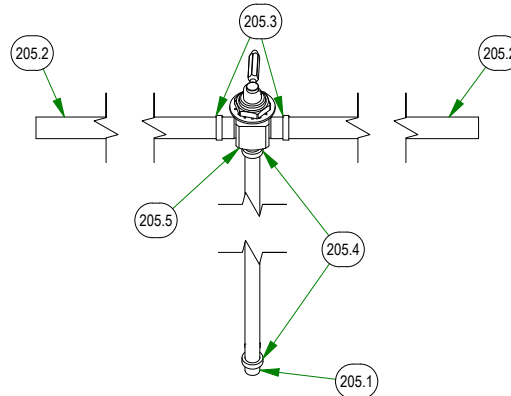

BAD BOY MOWERS

PARTS SECTION: TANKS & BATTERY: BRAKE & FUEL LINES

Parts List				Parts List			
ITEM	QTY	PART NUMBER	DESCRIPTION	ITEM	QTY	PART NUMBER	DESCRIPTION
204	1	051-2019-29	2023 Rebel Rogue Renegade Fuel Line for Kohler	205	1	051-2019-33	2023 Rebel Rogue Renegade Fuel Line for Kawasaki
204.1	2	072-8069-00	1/4" Fuel Hose Clamp	205.1	1	051-8067-32	1/4" Fuel Line Hose
204.2	2	072-8068-00	5/16 Fuel Line Clamp	205.2	2	051-8075-26	5/16" fuel line hose
204.3	2	051-8075-26	5/16" fuel line hose	205.3	2	072-8068-00	5/16 Fuel Line Clamp
204.4	1	051-8067-22	1/4" Fuel Line Hose	205.4	2	072-8069-00	1/4 Fuel Hose Clamp
204.5	1	067-6058-00	3 Way Fuel Shut-Off Valve 5/16 x 5/16 x 1/4	205.5	1	067-6058-00	3 Way Fuel Shut-Off Valve 5/16 x 5/16 x 1/4