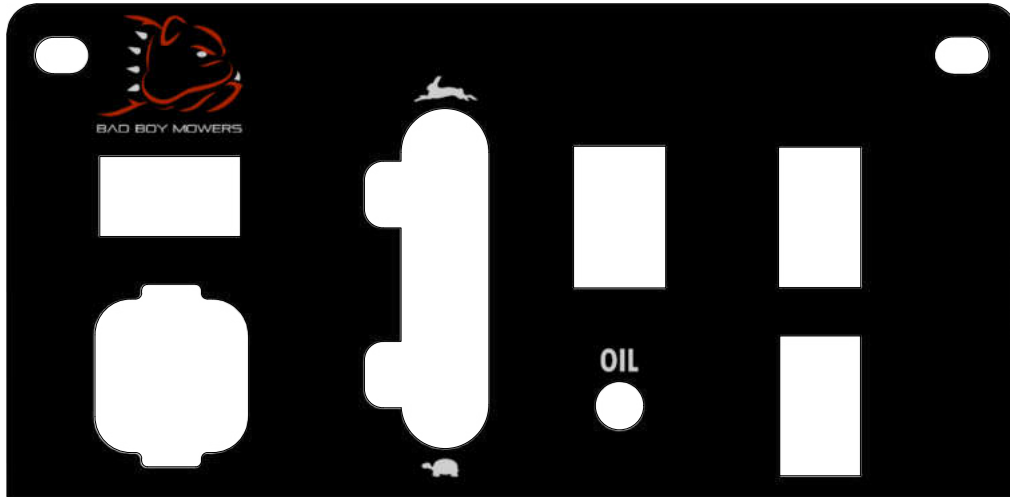

091-4037-00
2019 Deck Release Decal

091-1020-00
Hydraulic Decal

091-3012-00
Danger Decal-Spindle/Discharge

091-3150-00
Outlaw Warning Decal

PARTS SECTION: DECALS

091-4009-22
2022 Rebel/Rogue Control Panel Decal