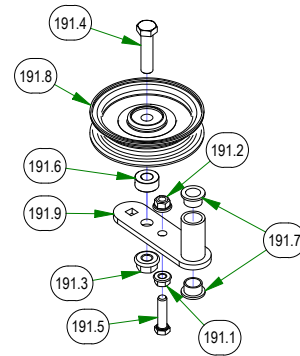

BAD BOY MOWERS

PARTS SECTION: PUMP PLATE SUBS