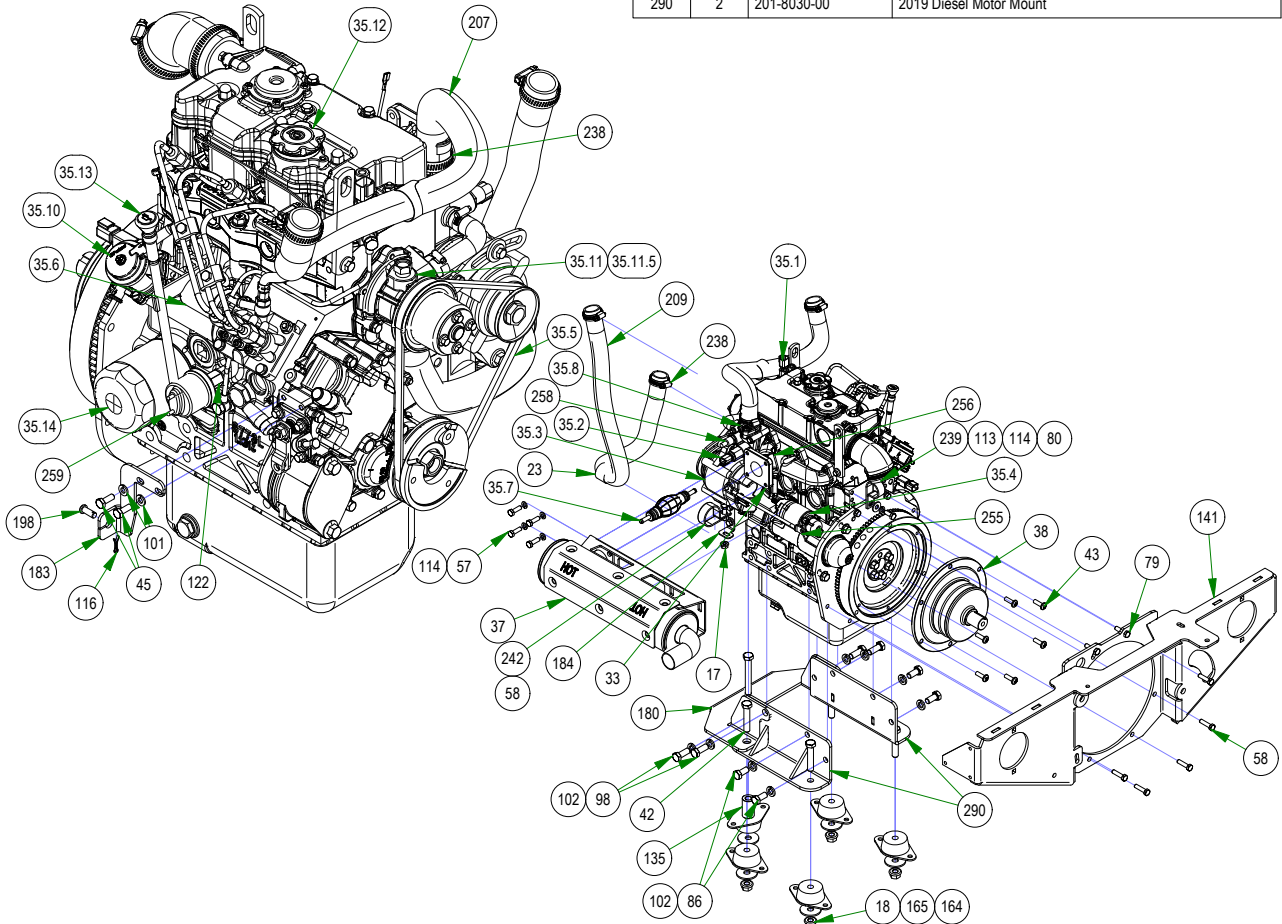

Hydro Tanks				Hydro Tanks			
ITEM	QTY	PART NUMBER	DESCRIPTION	ITEM	QTY	PART NUMBER	DESCRIPTION
23	2	014-1053-00	2019 Plastic Mesh Hose Loom	86	4	018-6022-00	M12-1.25 X 25MM DIN 961 HEX TAP BOLT (CL 8.8) ZINC
33	1	015-0010-50	Diesel Muffler Gasket	98	4	018-9002-00	M12-1.25 X 30MM DIN 961 HEX TAP BOLT (CL 8.8) ZINC
35	1	015-0097-00	24.7HP Perkins Engine, 403J-11	102	8	019-5007-00	1/2 SPLIT LOCKWASHER (GR.8) ZINC/YELLOW
35.1	1	015-0096-06	OIL PRESSURE SWITCH	113	5	019-8044-00	5/16 USS FLAT WASHER (7/8 OD) ZINC
35.2	1	015-0096-07	COOLANT TEMPERATURE SWITCH	114	5	019-8051-00	5/16 SPLIT LOCKWASHER ZINC
35.3	1	015-0096-09	ALTERNATOR	116	1	020-2000-00	3/32 X 1/2 COTTER PIN ZINC
35.4	1	015-0097-01	STARTER	122	1	024-0070-00	8mm x 1/8 mpt Adaptor
35.5	1	015-0097-02	ALTERNATOR BELT	128	2	025-0027-00	.380 ID X .625 OD X 1.500 LGTH 2019 OUTLAW BRAKE HANDLE SPACER ZINC
35.6	1	015-0097-03	FUEL SHUTOFF SOLENOID	131	2	025-2001-00	ACS Spacer 3/4x3/8x1/4
35.7	1	015-0097-04	FUEL PRIMING BULB PUMP	135	1	025-5339-00	1 3/4" Pulley Spacer
35.8	1	015-0097-06	THERMOSTAT GASKET	165	5	032-4051-00	.520 ID X 1.750 OD X .120 THICK FLAT WASHER ZINC
35.10	1	015-0097-08	FUEL LIFT PUMP	180	1	039-0176-00	2022 Renegade Diesel Front Engine Mount
35.11	1	015-0097-09	WATER PUMP WITH GASKET	183	1	039-1010-00	Throttle Bracket
35.11.5	1	015-0097-05	THERMOSTAT	184	1	039-1015-00	Diesel Radiator Hose Clamp Bracket
35.12	1	015-0097-11	OIL FILLER CAP	198	1	044-2006-00	1/4 X 5/8 CLEVIS PIN PLAIN
35.13	1	015-0097-12	OIL LEVEL DIPSTICK	207	1	051-3003-00	2019 Diesel Radiator Hose Upper
35.14	1	063-2010-01	OIL FILTER	208	1	051-3004-00	2019 Diesel Air intake Hose
37	1	015-1019-00	2019 Renegade 1100cc Diesel Muffler	209	1	051-3005-00	2019 Diesel Radiator Hose Lower
38	1	017-3001-00	2019 Diesel Stub Shaft Double V	238	4	072-2003-00	1 1/8" Hose Clamp
42	4	018-0015-00	1/2-13 X 2-1/2 HEX CAP SCREW GR 5 ZINC	239	1	072-5000-00	Diesel Hydraulic Hose Clamp
43	6	018-0016-00	5/16-18 X 1 BUTTON TORX CAP SCREW ZINC	255	1	086-0003-00	Red Battery Cable Alternator to Starter Cable
44	2	018-0023-00	5/16-18 X 2-1/4 HEX CAP SCREW (GR.5) ZINC	256	1	086-0009-00	2022 DIESEL JUMPER WIRE, WHITE, 14AWG
57	4	018-2001-00	M8-1.25 X 25MM DIN 933 HEX TAP BOLT (CL 10.9) ZINC	258	1	086-7003-00	Coolant Temperature Sender
74	1	018-5019-00	1/2-13 X 4 HEX CAP SCREW (GR.8) ZINC YELLOW	259	1	086-7004-00	Oil Pressure Guage with Sender
79	2	018-5320-00	M8-1.25 X 30MM DIN 933 HEX TAP BOLT (CL 10.9) ZINC	283	1	091-4064-00	Patent Decal (ROGUE/RENEGADE)
80	1	018-5321-00	M8-1.25 X 20MM DIN 933 HEX TAP BOLT (CL 8.8) ZINC	290	2	201-8030-00	2019 Diesel Motor Mount