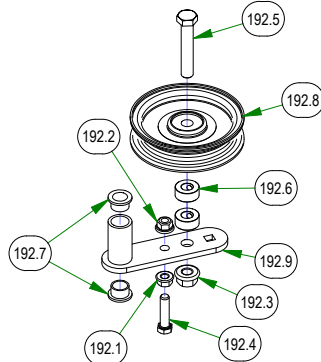

BAD BOY MOWERS

PARTS SECTION: PUMP PLATE SUBS