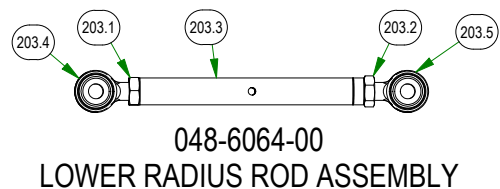

Parts List				Parts List			
ITEM	QTY	PART NUMBER	DESCRIPTION	ITEM	QTY	PART NUMBER	DESCRIPTION
120	1	022-4090-00	2019 Assy-26x12-12 Reaper Turf -10.5" Rim	230.8	2	024-2065-00	2019 Rouge/Renegade Wheel Motor 90° Fitting #6801-10L
120.2	1	022-4086-00	2019 10.5" Wheel	230.9	1	048-7001-00	3/4-16 RH Male Rod End
120.1	1	022-4085-00	2019 26x12-12 Reaper Turf Tire	230.10	2	051-6007-00	2019 Renegade Hydro Hose
202	1	048-6061-00	2019 Suspension Radius Rod Assembly	230.11	1	064-8054-00	2019 Short Brake Cable-Suspension Models
202.3	1	048-0001-00	2019 Suspension Link Body	230.12	1	070-0001-00	2019 Left Trailing Arm
202.4	1	048-6062-00	2019 RH 5/8" Heim	230.13	1	092-5201-00	Brake Disk
202.5	1	048-6063-00	2019 LH 5/8" Heim	230.14	1	092-7001-00	XP/AOS Left Brake Caliper
202.1	1	013-0019-00	5/8-11 HEX JAM NUT ZINC	231	1	070-0002-99	2019 Renegade Trailing RH Arm Assy
202.2	1	013-0020-00	NUT, 5/8-18LH	231.1	1	013-0022-00	3/4"-16 Fine Full Nut
203	1	048-6064-00	2019 Suspension Radius Rod Assembly	231.2	4	013-6040-00	1/2-13 Gr 8 Centerlock Flange Nut
203.3	1	048-0002-00	Rear Radius Rod, 3/4 Body	231.3	1	013-8049-00	5/16-18 NYLON INSERT FLANGE LOCKNUT ZINC
203.4	1	048-6065-00	3/4-16 x 5/8 RH Heim	231.4	1	015-4600-00	18cc Parker Wheel Motor- Right
203.5	1	048-6066-00	3/4-16 x 5/8 LH Heim	231.4.1	1	013-7050-00	1" Castle Nut for HydroGear Wheel Motor
203.1	1	013-0027-00	3/4-16 HEX JAM NUT ZINC	231.4.2	1	042-7041-00	Woodruff Key
203.2	1	013-0028-00	3/4-16 LH HEX JAM NUT ZINC	231.5	1	018-2007-00	5/16-18 X 1 HEX CAP SCREW (GR.5) ZINC
230	1	070-0001-99	2019 Renegade Trailing LH Arm Assy	231.6	4	018-6041-00	1/2-13 x 2.75 Gr. 8 Hex Head Bolt
230.1	1	013-0022-00	3/4"-16 Fine Full Nut	231.7	1	020-7022-00	1/8 X 1-1/2 COTTER PIN ZINC
230.2	4	013-6040-00	1/2-13 Gr 8 Centerlock Flange Nut	231.8	2	024-2065-00	2019 Rouge/Renegade Wheel Motor 90° Fitting #6801-10L
230.3	1	013-8049-00	5/16-18 NYLON INSERT FLANGE LOCKNUT ZINC	231.9	1	048-7001-00	3/4-16 RH Male Rod End
230.4	1	015-4601-00	18cc Parker Wheel Motor- Left	231.10	2	051-6007-00	2019 Renegade Hydro Hose
230.4.1	1	013-7050-00	1" Castle Nut for HydroGear Wheel Motor	231.11	1	064-9002-00	2019 Long Brake Cable-Renegade, Rogue
230.4.2	1	042-7041-00	Woodruff Key	231.12	1	070-0002-00	2019 Right Trailing Arm
230.5	1	018-2007-00	5/16-18 X 1 HEX CAP SCREW (GR.5) ZINC	231.13	1	092-5201-00	Brake Disk
230.6	4	018-6041-00	1/2-13 x 2.75 Gr. 8 Hex Head Bolt	231.14	1	092-7000-00	XP/AOS Right Brake Caliper
230.7	1	020-7022-00	1/8 X 1-1/2 COTTER PIN ZINC