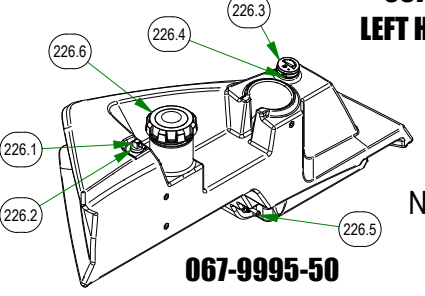

**067-8053-18
LEFT HYDRO TANK**

**067-9995-50
LEFT FUEL TANK**