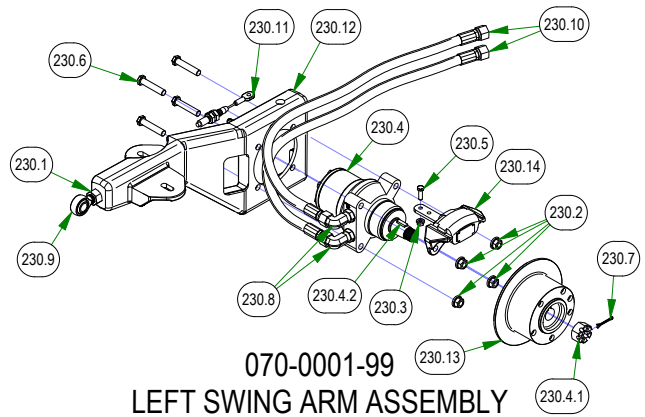

DETAIL A

Parts List				Parts List			
ITEM	QTY	PART NUMBER	DESCRIPTION	ITEM	QTY	PART NUMBER	DESCRIPTION
120	1	022-4090-00	2019 Assy-26x12-12 Reaper Turf -10.5" Rim	230.8	2	024-2065-00	2019 Rouge/Renegade Wheel Motor 90° Fitting #6801-10L
120.2	1	022-4086-00	2019 10.5" Wheel	230.9	1	048-7001-00	3/4-16 RH Male Rod End
120.1	1	022-4085-00	2019 26x12-12 Reaper Turf Tire	230.10	2	051-6007-00	2019 Renegade Hydro Hose
202	1	048-6061-00	2019 Suspension Radius Rod Assembly	230.11	1	064-8054-00	2019 Short Brake Cable-Suspension Models
202.3	1	048-0001-00	2019 Suspension Link Body	230.12	1	070-0001-00	2019 Left Trailing Arm
202.4	1	048-6062-00	2019 RH 5/8" Heim	230.13	1	092-5201-00	Brake Disk
202.5	1	048-6063-00	2019 LH 5/8" Heim	230.14	1	092-7001-00	XP/AOS Left Brake Caliper
202.1	1	013-0019-00	5/8-11 HEX JAM NUT ZINC	231	1	070-0002-99	2019 Renegade Trailing RH Arm Assy
202.2	1	013-0020-00	NUT, 5/8-18LH	231.1	1	013-0022-00	3/4"-16 Fine Full Nut
203	1	048-6064-00	2019 Suspension Radius Rod Assembly	231.2	4	013-6040-00	1/2-13 Gr 8 Centerlock Flange Nut
203.3	1	048-0002-00	Rear Radius Rod, 3/4 Body	231.3	1	013-8049-00	5/16-18 NYLON INSERT FLANGE LOCKNUT ZINC
203.4	1	048-6065-00	3/4-16 x 5/8 RH Heim	231.4	1	015-4600-00	18cc Parker Wheel Motor- Right
203.5	1	048-6066-00	3/4-16 x 5/8 LH Heim	231.4.1	1	013-7050-00	1" Castle Nut for HydroGear Wheel Motor
203.1	1	013-0027-00	3/4-16 HEX JAM NUT ZINC	231.4.2	1	042-7041-00	Woodruff Key
203.2	1	013-0028-00	3/4-16 LH HEX JAM NUT ZINC	231.5	1	018-2007-00	5/16-18 X 1 HEX CAP SCREW (GR.5) ZINC
230	1	070-0001-99	2019 Renegade Trailing LH Arm Assy	231.6	4	018-6041-00	1/2-13 x 2.75 Gr. 8 Hex Head Bolt
230.1	1	013-0022-00	3/4"-16 Fine Full Nut	231.7	1	020-7022-00	1/8 X 1-1/2 COTTER PIN ZINC
230.2	4	013-6040-00	1/2-13 Gr 8 Centerlock Flange Nut	231.8	2	024-2065-00	2019 Rouge/Renegade Wheel Motor 90° Fitting #6801-10L
230.3	1	013-8049-00	5/16-18 NYLON INSERT FLANGE LOCKNUT ZINC	231.9	1	048-7001-00	3/4-16 RH Male Rod End
230.4	1	015-4601-00	18cc Parker Wheel Motor- Left	231.10	2	051-6007-00	2019 Renegade Hydro Hose
230.4.1	1	013-7050-00	1" Castle Nut for HydroGear Wheel Motor	231.11	1	064-9002-00	2019 Long Brake Cable-Renegade, Rogue
230.4.2	1	042-7041-00	Woodruff Key	231.12	1	070-0002-00	2019 Right Trailing Arm
230.5	1	018-2007-00	5/16-18 X 1 HEX CAP SCREW (GR.5) ZINC	231.13	1	092-5201-00	Brake Disk
230.6	4	018-6041-00	1/2-13 x 2.75 Gr. 8 Hex Head Bolt	231.14	1	092-7000-00	XP/AOS Right Brake Caliper
230.7	1	020-7022-00	1/8 X 1-1/2 COTTER PIN ZINC