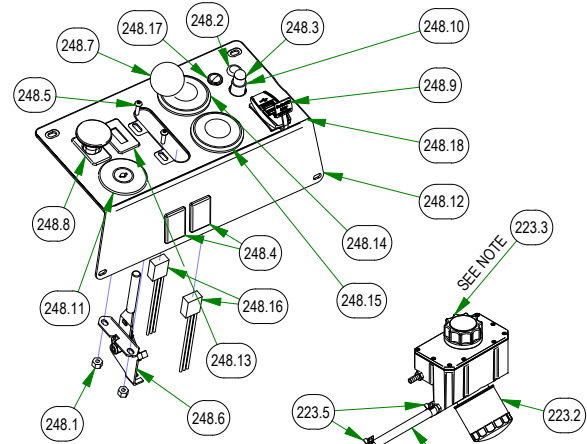

BAD BOY MOWERS

PARTS SECTION: TANK SUBASSEMBLIES

Parts List				Parts List			
ITEM	QTY	PART NUMBER	DESCRIPTION	ITEM	QTY	PART NUMBER	DESCRIPTION
		051-7080-22	2022 Renegade Diesel Fuel Line Assembly	226	1	067-9995-50	2019 Left Renegade Fuel Tank (Diesel)
210.1	5.500 ft	051-8067-00	1/4" Fuel Line Hose	226.1	1	024-9903-00	90 Degree Elbow Fitting
210.2	2.500 ft	051-8068-00	3/16 Fuel Line	226.2	1	032-9902-00	Nitrile Bushing
210.3	3.500 ft	051-8069-00	5/16 Clear Hose	226.3	1	067-4080-00	Fuel Gauge
210.4	8.417 ft	051-8075-00	5/16" fuel line hose	226.4	1	067-6056-00	Fuel Gauge Grommet
210.5	5	072-8068-00	5/16 Fuel Line Clamp	226.5	1	067-9901-00	Fuel Pick-up
210.6	4	072-8069-00	1/4 Fuel Hose Clamp	226.6	1	067-9905-00	Diesel Fuel Cap
210.7	2	072-8070-00	3/16 Vinyl Clamp	248	1	079-3480-22	Renegade Control Panel Assembly
210.8	1	073-2000-00	Brass fuel line T	248.1	2	013-5019-00	10-24 Nylon Insert Locknut
210.9	1	073-8070-00	5/16 x 5/16 x 1/4 Fuel Line T	248.3	1	014-6000-00	Start Switch Boot - Diesel
223	1	067-8053-18	LH Rogue Hydro Tank Assy	248.4	2	018-1040-00	Light Plug
223.1	1	051-8064-21	1/2 Clear Braided Hose Priced/Foot	248.5	2	018-5200-00	10-24 X 5/8 BS Button Head Bolt
223.2	1	063-8014-00	Hydraulic Filter	248.6	1	055-2012-00	Universal Throttle Head - 2012
223.3	1	066-8050-22	Hydraulic Tank Cap W/Dipstick	248.7	1	055-2013-00	Throttle Knob
223.4	1	067-8053-00	2019 Left Outlaw Gen2 Hydro Tank Suspension Only	248.8	1	056-8058-00	PTO Switch
223.5	2	072-8066-00	1/2 Hose Clamp	248.9	1	077-2076-00	USB Port
224	1	067-8054-18	RH Rogue Hydro Tank Assy	248.10	1	077-6000_00	Momentary Start Switch
224.1	1	051-8064-21	1/2 Clear Braided Hose Priced/Foot	248.11	1	077-8076-00	Ignition Switch
224.2	1	063-8014-00	Hydraulic Filter	248.12	1	079-3480-00	2019 Diesel Control Panel
224.3	1	066-8050-22	Hydraulic Tank Cap W/Dipstick	248.13	1	083-4013-00	Tachometer
224.4	1	067-8054-00	2019 Right Outlaw Gen2 Hydro Tank Suspension Only	248.14	1	086-7000-00	2" Oil Pressure Gauge
224.5	2	072-8066-00	1/2 Hose Clamp	248.15	1	086-7001-00	2" Water Temperature Gauge
225	1	067-9990-50	2019 Right Renegade Fuel Tank (diesel)	248.16	2	086-7007-00	Diesel Gauge Adapter
225.1	1	024-9903-00	90 Degree Elbow Fitting	248.17	1	089-1000-00	Oil Light
225.2	1	032-9902-00	Nitrile Bushing	248.18	1	091-4016-22	2022 Renegade (Diesel) Control Panel Decal
225.3	1	067-9901-00	Fuel Pick-up	248.2	1	014-3010-00	5/8 Round Insert
225.4	1	067-9905-00	Diesel Fuel Cap				