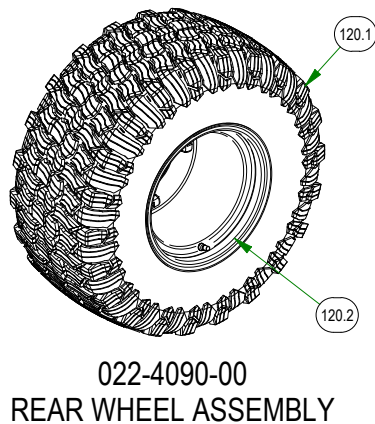

Parts List				Parts List			
ITEM	QTY	PART NUMBER	DESCRIPTION	ITEM	QTY	PART NUMBER	DESCRIPTION
120	1	022-4090-00	2019 Assy-26x12-12 Reaper Turf -10.5" Rim	230.8	2	024-2065-00	2019 Rouge/Renegade Wheel Motor 90° Fitting #6801-10L
120.2	1	022-4086-00	2019 10.5" Wheel	230.9	1	048-7001-00	3/4-16 RH Male Rod End
120.1	1	022-4085-00	2019 26x12-12 Reaper Turf Tire	230.10	2	051-6007-00	2019 Renegade Hydro Hose
202	1	048-6061-00	2019 Suspension Radius Rod Assembly	230.11	1	064-8054-00	2019 Short Brake Cable-Suspension Models
202.3	1	048-0001-00	2019 Suspension Link Body	230.12	1	070-0001-00	2019 Left Trailing Arm
202.4	1	048-6062-00	2019 RH 5/8" Heim	230.13	1	092-5201-00	Brake Disk
202.5	1	048-6063-00	2019 LH 5/8" Heim	230.14	1	092-7001-00	XP/AOS Left Brake Caliper
202.1	1	013-0019-00	5/8-11 HEX JAM NUT ZINC	231	1	070-0002-99	2019 Renegade Trailing RH Arm Assy
202.2	1	013-0020-00	NUT, 5/8-18LH	231.1	1	013-0022-00	3/4"-16 Fine Full Nut
203	1	048-6064-00	2019 Suspension Radius Rod Assembly	231.2	4	013-6040-00	1/2-13 Gr 8 Centerlock Flange Nut
203.3	1	048-0002-00	Rear Radius Rod, 3/4 Body	231.3	1	013-8049-00	5/16-18 NYLON INSERT FLANGE LOCKNUT ZINC
203.4	1	048-6065-00	3/4-16 x 5/8 RH Heim	231.4	1	015-4600-00	18cc Parker Wheel Motor- Right
203.5	1	048-6066-00	3/4-16 x 5/8 LH Heim	231.4.1	1	013-7050-00	1" Castle Nut for HydroGear Wheel Motor
203.1	1	013-0027-00	3/4-16 HEX JAM NUT ZINC	231.4.2	1	042-7041-00	Woodruff Key
203.2	1	013-0028-00	3/4-16 LH HEX JAM NUT ZINC	231.5	1	018-2007-00	5/16-18 X 1 HEX CAP SCREW (GR.5) ZINC
230	1	070-0001-99	2019 Renegade Trailing LH Arm Assy	231.6	4	018-6041-00	1/2-13 x 2.75 Gr. 8 Hex Head Bolt
230.1	1	013-0022-00	3/4"-16 Fine Full Nut	231.7	1	020-7022-00	1/8 X 1-1/2 COTTER PIN ZINC
230.2	4	013-6040-00	1/2-13 Gr 8 Centerlock Flange Nut	231.8	2	024-2065-00	2019 Rouge/Renegade Wheel Motor 90° Fitting #6801-10L
230.3	1	013-8049-00	5/16-18 NYLON INSERT FLANGE LOCKNUT ZINC	231.9	1	048-7001-00	3/4-16 RH Male Rod End
230.4	1	015-4601-00	18cc Parker Wheel Motor- Left	231.10	2	051-6007-00	2019 Renegade Hydro Hose
230.4.1	1	013-7050-00	1" Castle Nut for HydroGear Wheel Motor	231.11	1	064-9002-00	2019 Long Brake Cable-Renegade, Rogue
230.4.2	1	042-7041-00	Woodruff Key	231.12	1	070-0002-00	2019 Right Trailing Arm
230.5	1	018-2007-00	5/16-18 X 1 HEX CAP SCREW (GR.5) ZINC	231.13	1	092-5201-00	Brake Disk
230.6	4	018-6041-00	1/2-13 x 2.75 Gr. 8 Hex Head Bolt	231.14	1	092-7000-00	XP/AOS Right Brake Caliper
230.7	1	020-7022-00	1/8 X 1-1/2 COTTER PIN ZINC