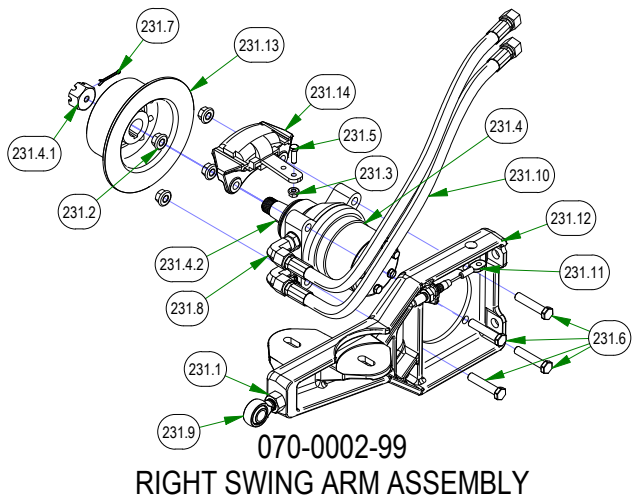

Parts List				Parts List			
ITEM	QTY	PART NUMBER	DESCRIPTION	ITEM	QTY	PART NUMBER	DESCRIPTION
120	1	022-4090-00	2019 Assy-26x12-12 Reaper Turf -10.5" Rim	230.8	2	024-2065-00	2019 Rouge/Renegade Wheel Motor 90° Fitting #6801-10L
120.2	1	022-4086-00	2019 10.5" Wheel	230.9	1	048-7001-00	3/4-16 RH Male Rod End
120.1	1	022-4085-00	2019 26x12-12 Reaper Turf Tire	230.10	2	051-6007-00	2019 Renegade Hydro Hose
202	1	048-6061-00	2019 Suspension Radius Rod Assembly	230.11	1	064-8054-00	2019 Short Brake Cable-Suspension Models
202.3	1	048-0001-00	2019 Suspension Link Body	230.12	1	070-0001-00	2019 Left Trailing Arm
202.4	1	048-6062-00	2019 RH 5/8" Heim	230.13	1	092-5201-00	Brake Disk
202.5	1	048-6063-00	2019 LH 5/8" Heim	230.14	1	092-7001-00	XP/AOS Left Brake Caliper
202.1	1	013-0019-00	5/8-11 HEX JAM NUT ZINC	231	1	070-0002-99	2019 Renegade Trailing RH Arm Assy
202.2	1	013-0020-00	NUT, 5/8-18LH	231.1	1	013-0022-00	3/4"-16 Fine Full Nut
203	1	048-6064-00	2019 Suspension Radius Rod Assembly	231.2	4	013-6040-00	1/2-13 Gr 8 Centerlock Flange Nut
203.3	1	048-0002-00	Rear Radius Rod, 3/4 Body	231.3	1	013-8049-00	5/16-18 NYLON INSERT FLANGE LOCKNUT ZINC
203.4	1	048-6065-00	3/4-16 x 5/8 RH Heim	231.4	1	015-4600-00	18cc Parker Wheel Motor- Right
203.5	1	048-6066-00	3/4-16 x 5/8 LH Heim	231.4.1	1	013-7050-00	1" Castle Nut for HydroGear Wheel Motor
203.1	1	013-0027-00	3/4-16 HEX JAM NUT ZINC	231.4.2	1	042-7041-00	Woodruff Key
203.2	1	013-0028-00	3/4-16 LH HEX JAM NUT ZINC	231.5	1	018-2007-00	5/16-18 X 1 HEX CAP SCREW (GR.5) ZINC
230	1	070-0001-99	2019 Renegade Trailing LH Arm Assy	231.6	4	018-6041-00	1/2-13 x 2.75 Gr. 8 Hex Head Bolt
230.1	1	013-0022-00	3/4"-16 Fine Full Nut	231.7	1	020-7022-00	1/8 X 1-1/2 COTTER PIN ZINC
230.2	4	013-6040-00	1/2-13 Gr 8 Centerlock Flange Nut	231.8	2	024-2065-00	2019 Rouge/Renegade Wheel Motor 90° Fitting #6801-10L
230.3	1	013-8049-00	5/16-18 NYLON INSERT FLANGE LOCKNUT ZINC	231.9	1	048-7001-00	3/4-16 RH Male Rod End
230.4	1	015-4601-00	18cc Parker Wheel Motor- Left	231.10	2	051-6007-00	2019 Renegade Hydro Hose
230.4.1	1	013-7050-00	1" Castle Nut for HydroGear Wheel Motor	231.11	1	064-9002-00	2019 Long Brake Cable-Renegade, Rogue
230.4.2	1	042-7041-00	Woodruff Key	231.12	1	070-0002-00	2019 Right Trailing Arm
230.5	1	018-2007-00	5/16-18 X 1 HEX CAP SCREW (GR.5) ZINC	231.13	1	092-5201-00	Brake Disk
230.6	4	018-6041-00	1/2-13 x 2.75 Gr. 8 Hex Head Bolt	231.14	1	092-7000-00	XP/AOS Right Brake Caliper
230.7	1	020-7022-00	1/8 X 1-1/2 COTTER PIN ZINC