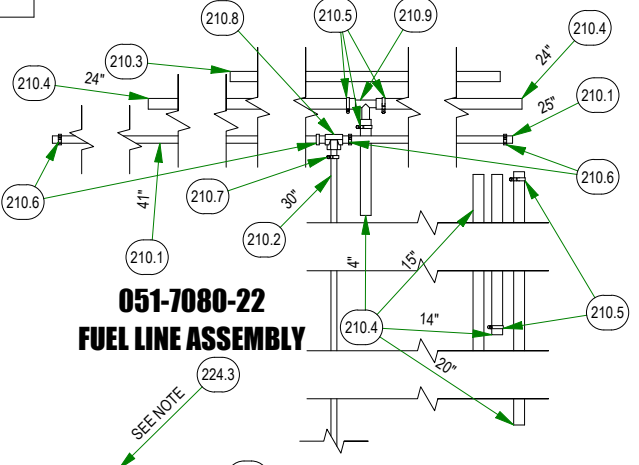

**051-7080-22
FUEL LINE ASSEMBLY**

NOTE: IF YOUR HYDRO TANKS HAVE SIGHT TUBES (NOT PICTURED) CAP PART NUMBER IS 066-8050-00