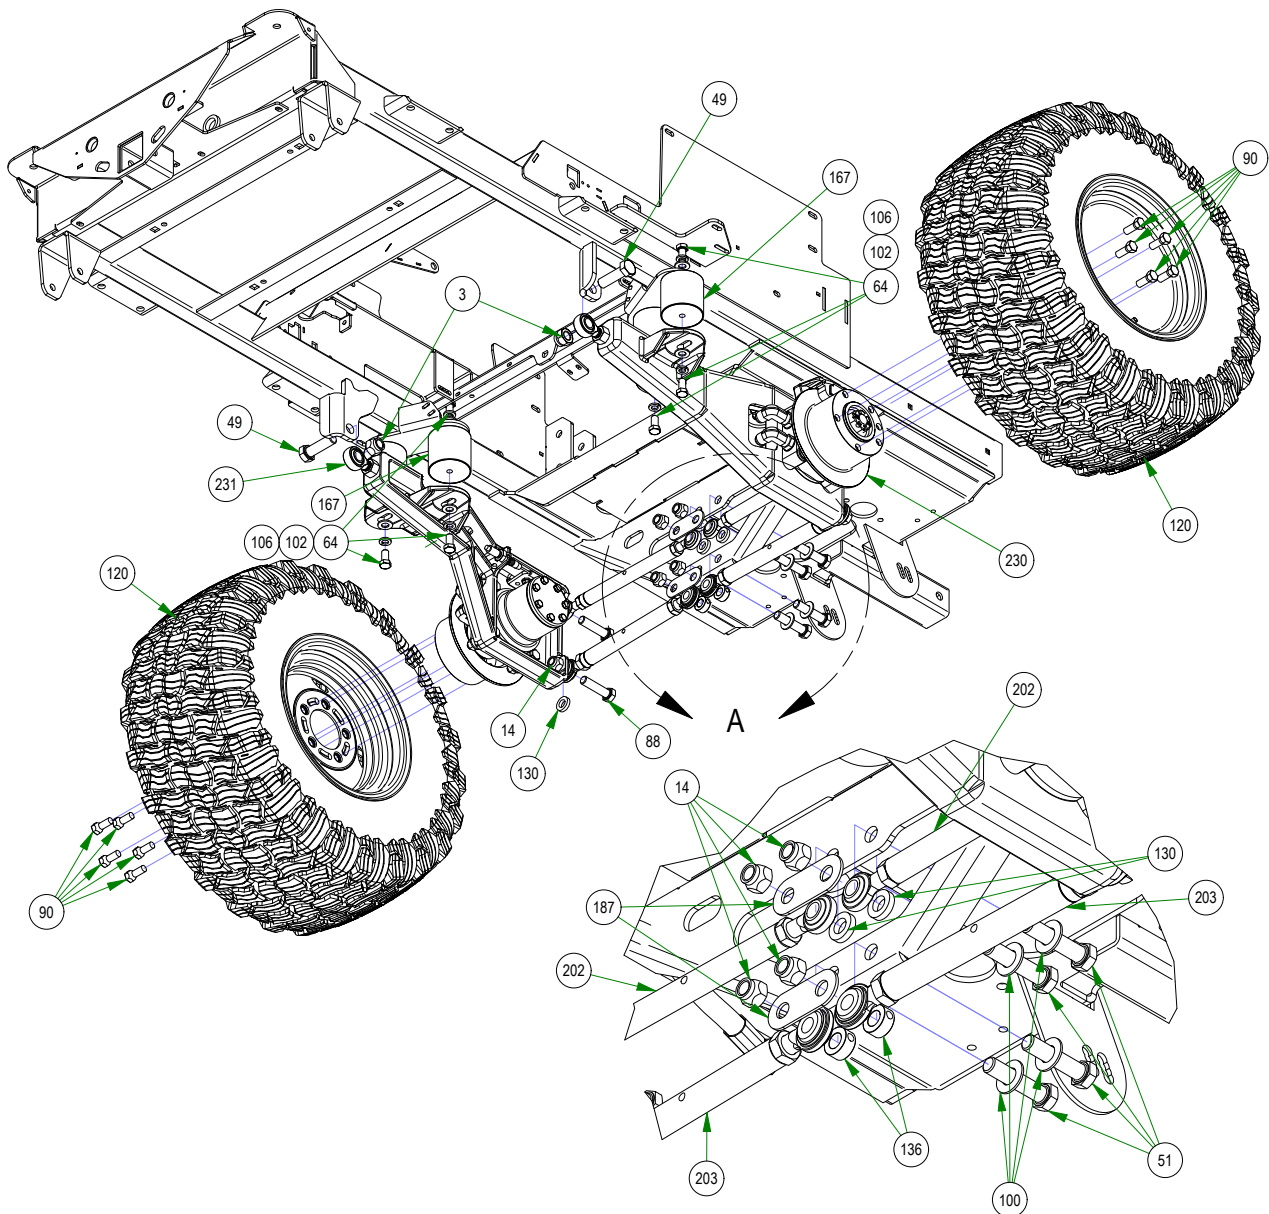

BAD BOY MOWERS

PARTS SECTION: REAR SUSPENSION

Parts List				Parts List			
ITEM	QTY	PART NUMBER	DESCRIPTION	ITEM	QTY	PART NUMBER	DESCRIPTION
3	2	013-0023-00	3/4-10 NYLON INSERT LOCKNUT ZINC	136	2	025-7020-00	5/8 SOLID SHAFT COLLAR (W/1 SET SCREW) ZINC
14	8	013-7021-00	5/8-11 NYLON INSERT LOCKNUT ZINC	167	4	032-8999-00	Vibration Mount-Blue Dot
49	2	018-0045-00	3/4-10 X 2-1/2 HEX CAP SCREW (GR.5) ZINC	187	2	039-2145-00	2019 Suspension Gusset Outlaw
51	4	018-0049-00	5/8-11 X 2-3/4 HEX CAP SCREW (GR.5) ZINC	202	2	048-6061-00	2019 Suspension Radius Rod Assembly
64	8	018-2030-00	1/2-13 X 1 HEX CAP SCREW (GR.5) ZINC	203	2	048-6064-00	2019 Suspension Radius Rod Assembly
88	4	018-6059-00	5/8-11 X 2-1/2 HEX CAP SCREW (GR.5) ZINC	230	1	070-0001-99	2019 Renegade Trailing LH Arm Assy
90	10	018-7033-00	1/2-20 x 60° Lug Bolts Zinc Grade 8	230.4.1	1	013-7050-00	1" Castle Nut for HydroGear Wheel Motor
100	4	019-0009-00	5/8" Flat Washer SAE Spec Grade 8	230.4.2	1	042-7041-00	Woodruff Key
102	8	019-5007-00	1/2 SPLIT LOCKWASHER (GR.8) ZINC/YELLOW	231	1	070-0002-99	2019 Renegade Trailing RH Arm Assy
106	8	019-5702-00	1/2 SAE FLAT WASHER (1-1/16" OD) GR.8 ZINC YELLOW	231.4.1	1	013-7050-00	1" Castle Nut for HydroGear Wheel Motor
120	2	022-4090-00	2019 Assy-26x12-12 Reaper Turf -10.5" Rim	231.4.2	1	042-7041-00	Woodruff Key
130	4	025-0071-00	Spacer 1.125OD x .625 ID x .250 Length	234	1	070-5376-22	2022 Horizontal Diesel Frame