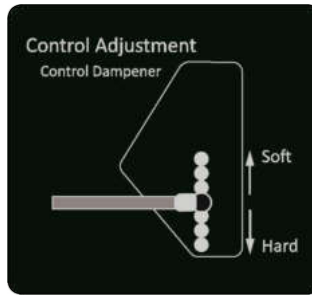

091-4039-00

Control Adj. Control Dampener Decal