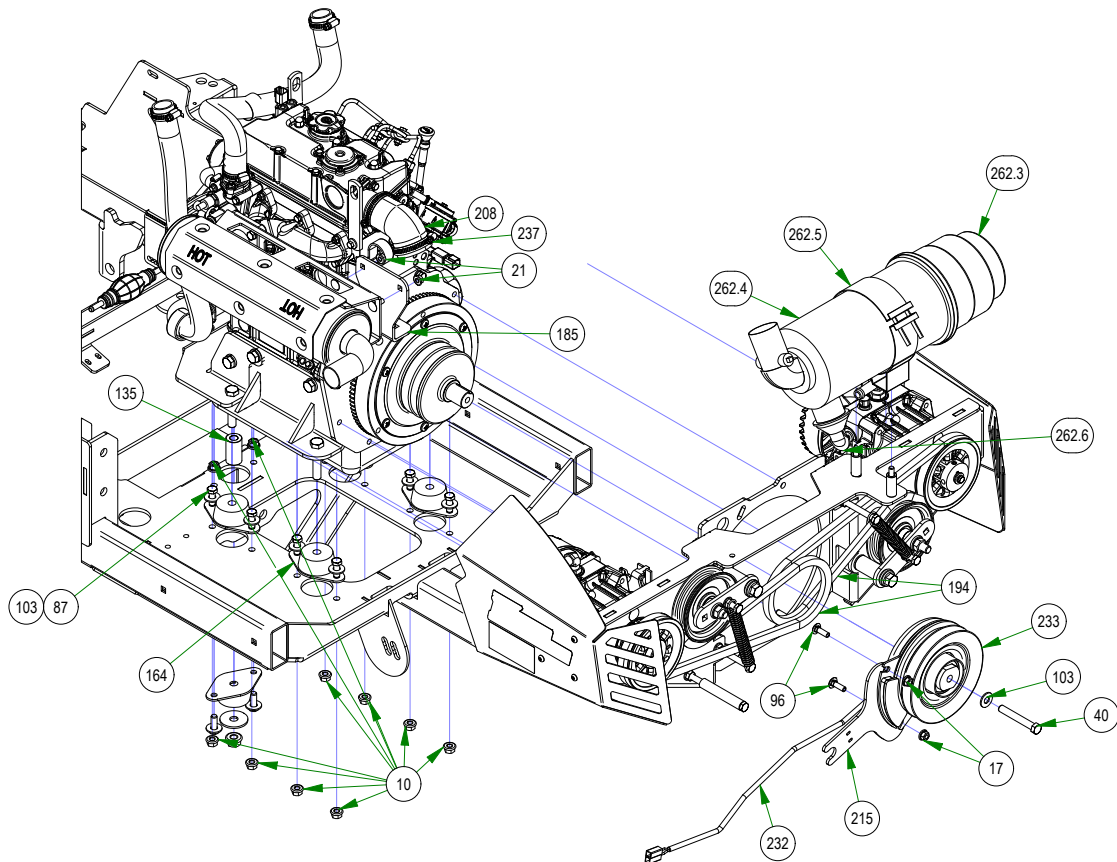

050-3003-00
LEFT PUMP ASSEMBLY

050-3001-00
RIGHT PUMP ASSEMBLY

039-6950-95
LEFT PUMP IDLER

039-6950-94
RIGHT PUMP IDLER

PARTS SECTION: ENGINE BAY

Parts List				Parts List			
ITEM	QTY	PART NUMBER	DESCRIPTION	ITEM	QTY	PART NUMBER	DESCRIPTION
10	13	013-5202-00	3/8-16 NYLON INSERT FLANGE LOCKNUT (GR.F) ZINC	208	1	051-3004-00	2019 Diesel Air intake Hose
17	10	013-8049-00	5/16-18 NYLON INSERT FLANGE LOCKNUT ZINC	215	1	057-5919-00	2019 Outlaw Renegade Clutch Bracket
21	3	013-9002-00	5/16-18 HEX SERRATED FLANGE NUT HARD/ZINC	232	1	070-2000-00	Clutch Pigtail
40	1	018-0007-21	7/16-20x3" Hex Bolt GR 8 W/ Patch	233	1	070-5040-00	Clutch for Diesel/Vanguard
74	1	018-5019-00	1/2-13 X 4 HEX CAP SCREW (GR.8) ZINC YELLOW	237	2	072-2002-00	2-1/2" Hose Clamp
87	10	018-6049-00	3/8-16 X 1 GR 5 Hex Bolts Zinc	262	1	088-1010-50	Enginaire Canister VLR-Compleat
103	11	019-5029-00	3/8 FLAT WASHER USS (1" OD) ZINC	262.1	1	063-2050-00	Diesel Air Filter- Outer
128	2	025-0027-00	.380 ID X .625 OD X 1.500 LGTH 2019 OUTLAW BRAKE HANDLE	262.2	1	063-2060-00	Diesel Air Filter- Inner
			SPACER ZINC	262.3	1	088-1017-00	Enginaire Air canister cap
135	1	025-5339-00	1 3/4" Pulley Spacer	262.4	1	088-1018-00	Canister for All Diesel Models
164	5	032-4050-00	Rubber Compression Mount	262.5	1	088-1019-00	Mounting Bracket For Diesel Air Filter
168.1	1	033-5011-00	5" Pump Pulley	262.6	1	088-1020-00	Debris Plug-Enginaire Filter
168.2	1	030-0076-00	5/16-24 X 1/2 SOCKET SET SCREW KNURLED CUP POINT	44	2	018-0023-00	5/16-18 X 2-1/4 HEX CAP SCREW (GR.5) ZINC
185	1	039-1025-00	2019 Diesel Muffler Bracket	98	4	018-9002-00	M12-1.25 X 30MM DIN 961 HEX TAP BOLT (CL 8.8) ZINC
194	2	041-8001-00	2020 Renegade Pump Belt, 42.99"				