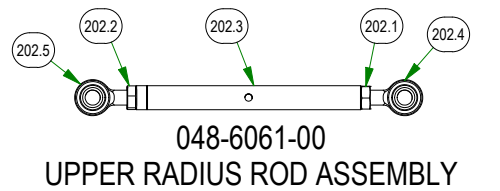

Parts List				Parts List			
ITEM	QTY	PART NUMBER	DESCRIPTION	ITEM	QTY	PART NUMBER	DESCRIPTION
120	1	022-4090-00	2019 Assy-26x12-12 Reaper Turf -10.5" Rim	230.8	2	024-2065-00	2019 Rouge/Renegade Wheel Motor 90° Fitting #6801-10L
120.2	1	022-4086-00	2019 10.5" Wheel	230.9	1	048-7001-00	3/4-16 RH Male Rod End
120.1	1	022-4085-00	2019 26x12-12 Reaper Turf Tire	230.10	2	051-6007-00	2019 Renegade Hydro Hose
202	1	048-6061-00	2019 Suspension Radius Rod Assembly	230.11	1	064-8054-00	2019 Short Brake Cable-Suspension Models
202.3	1	048-0001-00	2019 Suspension Link Body	230.12	1	070-0001-00	2019 Left Trailing Arm
202.4	1	048-6062-00	2019 RH 5/8" Heim	230.13	1	092-5201-00	Brake Disk
202.5	1	048-6063-00	2019 LH 5/8" Heim	230.14	1	092-7001-00	XP/AOS Left Brake Caliper
202.1	1	013-0019-00	5/8-11 HEX JAM NUT ZINC	231	1	070-0002-99	2019 Renegade Trailing RH Arm Assy
202.2	1	013-0020-00	NUT, 5/8-18LH	231.1	1	013-0022-00	3/4"-16 Fine Full Nut
203	1	048-6064-00	2019 Suspension Radius Rod Assembly	231.2	4	013-6040-00	1/2-13 Gr 8 Centerlock Flange Nut
203.3	1	048-0002-00	Rear Radius Rod, 3/4 Body	231.3	1	013-8049-00	5/16-18 NYLON INSERT FLANGE LOCKNUT ZINC
203.4	1	048-6065-00	3/4-16 x 5/8 RH Heim	231.4	1	015-4600-00	18cc Parker Wheel Motor- Right
203.5	1	048-6066-00	3/4-16 x 5/8 LH Heim	231.4.1	1	013-7050-00	1" Castle Nut for HydroGear Wheel Motor
203.1	1	013-0027-00	3/4-16 HEX JAM NUT ZINC	231.4.2	1	042-7041-00	Woodruff Key
203.2	1	013-0028-00	3/4-16 LH HEX JAM NUT ZINC	231.5	1	018-2007-00	5/16-18 X 1 HEX CAP SCREW (GR.5) ZINC
230	1	070-0001-99	2019 Renegade Trailing LH Arm Assy	231.6	4	018-6041-00	1/2-13 x 2.75 Gr. 8 Hex Head Bolt
230.1	1	013-0022-00	3/4"-16 Fine Full Nut	231.7	1	020-7022-00	1/8 X 1-1/2 COTTER PIN ZINC
230.2	4	013-6040-00	1/2-13 Gr 8 Centerlock Flange Nut	231.8	2	024-2065-00	2019 Rouge/Renegade Wheel Motor 90° Fitting #6801-10L
230.3	1	013-8049-00	5/16-18 NYLON INSERT FLANGE LOCKNUT ZINC	231.9	1	048-7001-00	3/4-16 RH Male Rod End
230.4	1	015-4601-00	18cc Parker Wheel Motor- Left	231.10	2	051-6007-00	2019 Renegade Hydro Hose
230.4.1	1	013-7050-00	1" Castle Nut for HydroGear Wheel Motor	231.11	1	064-9002-00	2019 Long Brake Cable-Renegade, Rogue
230.4.2	1	042-7041-00	Woodruff Key	231.12	1	070-0002-00	2019 Right Trailing Arm
230.5	1	018-2007-00	5/16-18 X 1 HEX CAP SCREW (GR.5) ZINC	231.13	1	092-5201-00	Brake Disk
230.6	4	018-6041-00	1/2-13 x 2.75 Gr. 8 Hex Head Bolt	231.14	1	092-7000-00	XP/AOS Right Brake Caliper
230.7	1	020-7022-00	1/8 X 1-1/2 COTTER PIN ZINC