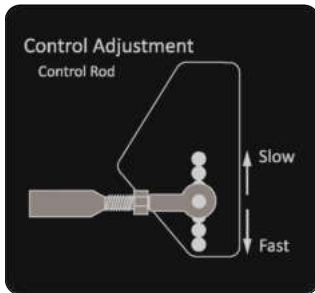

091-4038-00

Control Adj. Control Rod Decal