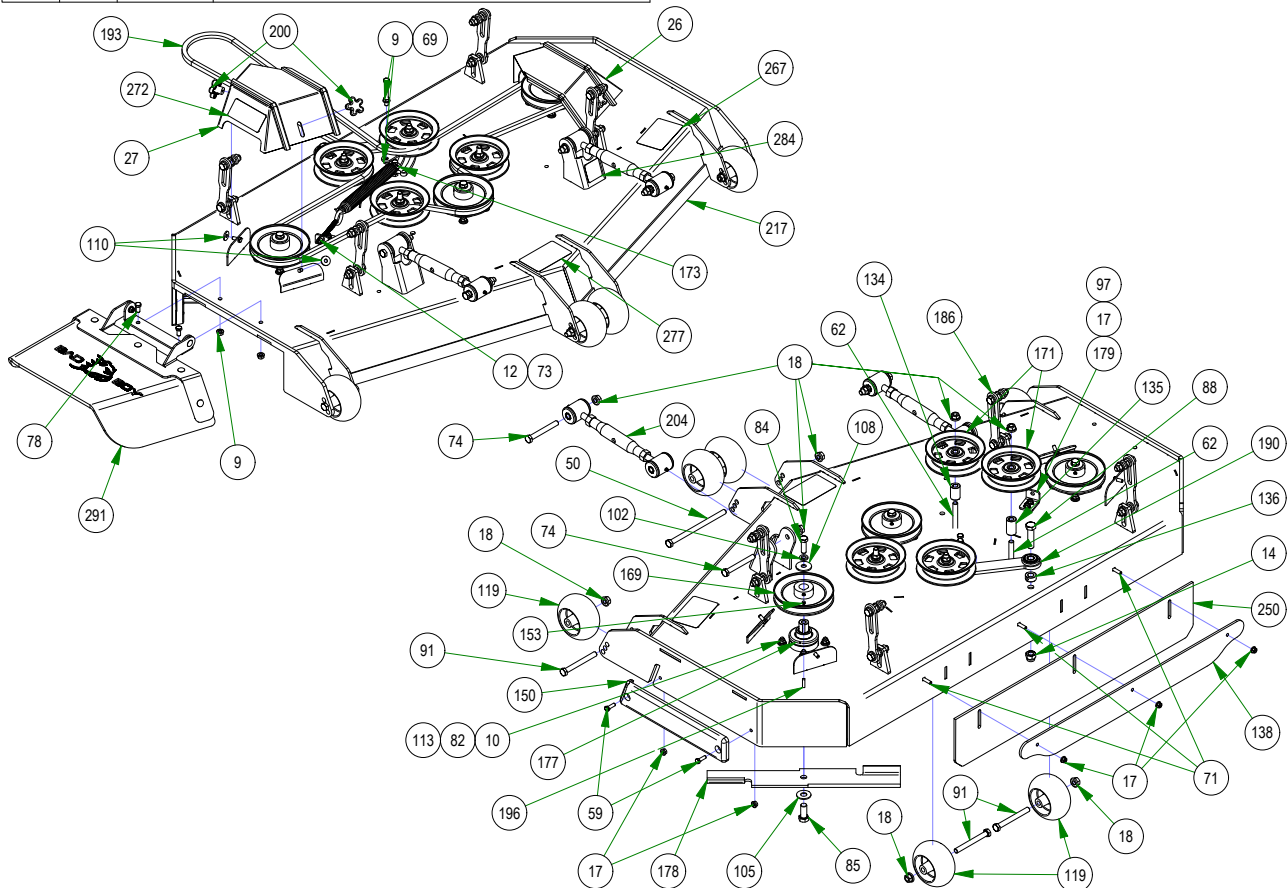

Parts List				Parts List			
ITEM	QTY	PART NUMBER	DESCRIPTION	ITEM	QTY	PART NUMBER	DESCRIPTION
9	4	013-5201-00	3/8-16 HEX SERRATED FLANGE NUT HARD/ZINC	119	6	022-1001-00	2019 Deck Wheel
10	12	013-5202-00	3/8-16 NYLON INSERT FLANGE LOCKNUT (GR.F) ZINC	134	2	025-5338-00	.502 ID X .750 OD X 1.500 Long Spacer
12	2	013-6014-00	3/8-16 HEX NUT ZINC	135	1	025-5339-00	1 3/4" Pulley Spacer
14	1	013-7021-00	5/8-11 NYLON INSERT LOCKNUT ZINC	136	1	025-7020-00	5/8 SOLID SHAFT COLLAR (W/1 SET SCREW) ZINC
17	7	013-8049-00	5/16-18 NYLON INSERT FLANGE LOCKNUT ZINC	138	1	026-0234-00	61 Bolt in Baffle Deck v2 Stripping Plate
18	12	013-8050-00	1/2-13 NYLON INSERT FLANGE LOCKNUT ZINC	150	1	029-7036-00	REVISED TRIM BUMPER_20180226
26	1	014-5052-00	2019 61" Outlaw Gen2 Pulley Cover Left	153	3	030-0050-00	5/16-24 X 1/4 SOCKET SET SCREW (CUP PT) PLAIN
27	1	014-5053-00	2019 61" Outlaw Gen2 Pulley Cover Right	169	3	033-6004-00	6 1/4" Drive Pulley
50	1	018-0046-00	1/2-13 X 8 HEX CAP SCREW GR 5 ZINC	171	3	033-7201-25	5-3/4 Idler Pulley
59	2	018-2007-00	5/16-18 X 1 HEX CAP SCREW (GR.5) ZINC	173	1	034-2030-00	2019 Outlaw Gen2 Deck Spring
62	3	018-2018-00	1/2-13 X 3-1/2 HEX FLANGE BOLT (GR.8) ZINC	177	3	037-4000-00	OUTLAW SPINDLE ASSEMBLY
69	1	018-4700-00	3/8-16 X 3 HEX CAP SCREW (GR.5) ZINC	178	3	038-6080-00	61 inch Fusion Blade
71	3	018-4703-00	5/16-18 X 1-1/4 CARRIAGE BOLT ZINC	179	1	039-0144-00	2019 Deck Eye Bolt Tab
73	1	018-4707-00	4" 3/8-16 Eye Bolt	186	4	039-2125-17	Deck Hanger Assembly
74	4	018-5019-00	1/2-13 X 4 HEX CAP SCREW (GR.8) ZINC YELLOW	190	1	039-6946-17	2019 Renegade Deck Idler
78	2	018-5250-00	3/8-16 X 3/4 HEX CAP SCREW (GR.5) ZINC	193	1	041-0222-00	Deck Belt for 61" Renegade
82	12	018-6012-00	3/8-16 X 1-1/2 HEX CAP SCREW (GR.5) ZINC	196	3	042-6030-00	1/4 X 1 SQ MACHINERY KEY 1018 STL PLN
84	3	018-6019-00	1/2-20 X 1-1/2 HEX CAP SCREW (GR.5) ZINC	200	4	045-6043-00	5/16" Knob
85	3	018-6020-00	5/8-18 X 1-1/2 HEX CAP SCREW (GR.8) ZINC YELLOW	204	2	048-7000-00	Turnbuckle
88	1	018-6059-00	5/8-11 X 2-1/2 HEX CAP SCREW (GR.5) ZINC	217	1	060-6151-19	2019 Sloped 61" Deck
91	4	018-7050-00	1/2-13 X 4-1/2 HEX CAP SCREW (GR.5) ZINC	250	1	084-5004-00	R Series Rubber For Deck
97	2	018-8066-00	5/16-18 X 7/8 CARRIAGE BOLT ZINC	267	1	091-0917-18	2018 61" Deck Decal
102	3	019-5007-00	1/2 SPLIT LOCKWASHER (GR.8) ZINC/YELLOW	272	2	091-3012-00	Danger Decal-Spindle/Discharge
105	3	019-5038-00	5/8 USS FLAT WASHER (1-3/4" OD) GR.8 ZINC YELLOW	277	1	091-4033-00	2019 Renegade Deck Belt Route Decal
108	3	019-6020-00	1/2 BELLEVILLE WASHER (1-5/8" OD X .140 THK) ZINC	284	1	091-8001-00	Deck Impact Patent Decal 9591803
110	4	019-6050-00	.360 ID X .983 OD X .120 THICK FLAT WASHER NYLON BLACK	291	1	210-7000-98	2019 Outlaw Gen2 Chute Assembly
113	12	019-8044-00	5/16 USS FLAT WASHER (7/8 OD) ZINC