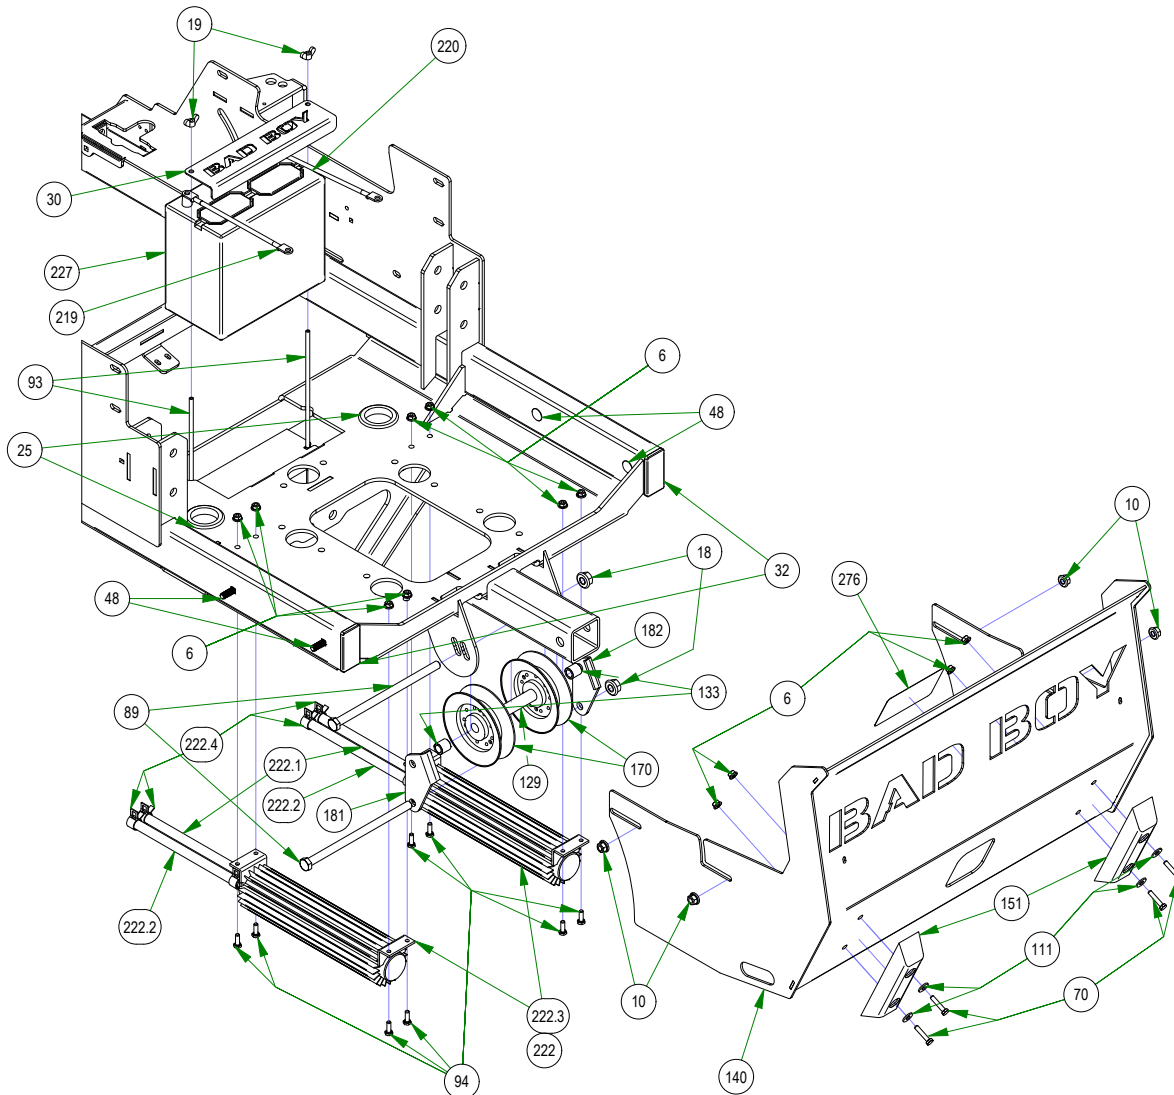

Parts List				Parts List			
ITEM	QTY	PART NUMBER	DESCRIPTION	ITEM	QTY	PART NUMBER	DESCRIPTION
6	12	013-2050-00	1/4-20 NYL INSERT FLANGE LOCKNUT ZINC	140	1	026-2224-00	2019 Horizontal Suspension Rear Cover
10	4	013-5202-00	3/8-16 NYLON INSERT FLANGE LOCKNUT (GR.F) ZINC	151	2	029-7038-00	8" Rubber Bumper
18	2	013-8050-00	1/2-13 NYLON INSERT FLANGE LOCKNUT ZINC	170	2	033-7027-00	2019 Outlaw Horizontal Rear V Pulley
19	2	013-8051-00	1/4-20 WING NUT FORGED (TYPE A) LIGHT SERIES ZINC	181	1	039-0196-00	Renegade Deck Belt Rear Keeper - Left
25	2	014-2052-00	2019 2" x .25 Rubber Grommet	182	1	039-0197-00	Renegade Deck Belt Rear Keeper-Right
30	1	014-5063-00	2019 Horizontal Battery Hold Down Cover	219	1	064-4000-00	Red Battery Cable - Diesel
32	2	014-9003-00	1 1/2 x 3 Frame Plug	220	1	064-4001-00	Black Battery Cable - Diesel
48	4	018-0044-00	3/8" x 2 1/2" Carriage Bolt	222	2	067-8052-19	Renegade Oil Cooler Assembly
70	4	018-4702-00	1/4-20 X 1-1/4 HEX CAP SCREW (GR.5) ZINC	222.1	1	051-8063-14	3/8" Clear Hose
89	2	018-7010-00	1/2-13 X 9 HEX CAP SCREW (GR.5) ZINC	222.2	1	051-8063-24	3/8" Clear Hose
93	2	018-8051-00	1/4-20 X 9 CARRIAGE BOLT ZINC	222.3	1	067-8052-00	2019 12" Oil Cooler With Fittings
94	8	018-8052-00	1/4-20 X 3/4 HEX CAP SCREW (GR.5) ZINC	222.4	4	072-8065-00	3/8" Hose Clamp
111	4	019-7040-00	1/4 USS FLAT WASHER (3/4 OD) ZINC	227	1	068-8050-00	Battery - Diesel/Renegade Models PF-516
129	1	025-0028-00	2019 Pulley Spacer .75 x .5 x 4.375	234	1	070-5376-22	2022 Horizontal Diesel Frame
133	2	025-5203-00	.51 ID X .75 OD X .75 LGTH SOLID SPACER ZINC	276	1	091-4032-00	2019 Renegade Pump Belt Route Decal