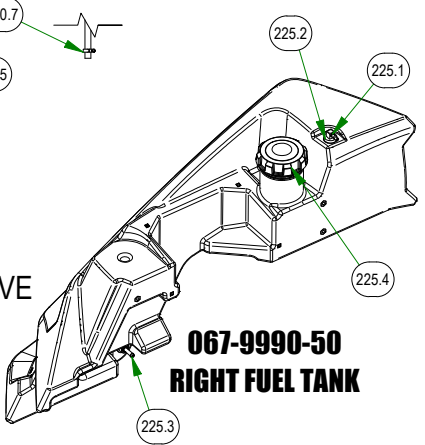

**067-8054-18
RIGHT HYDRO TANK**

**067-9990-50
RIGHT FUEL TANK**