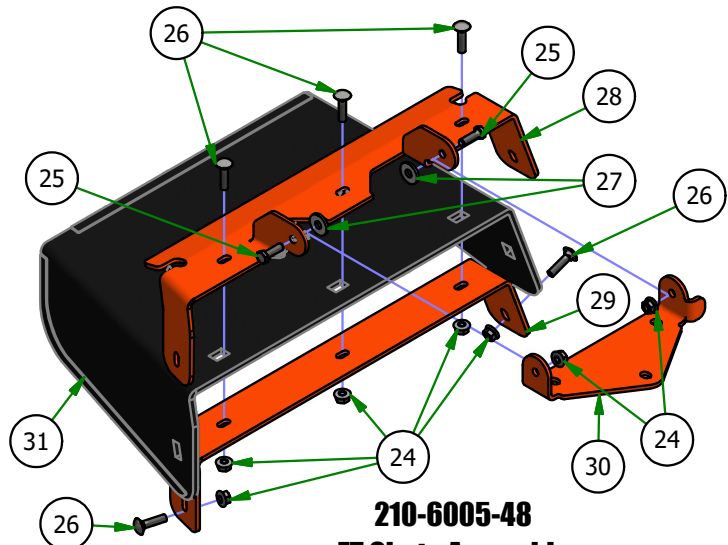

037-6015-50
Spindle- Aluminum -2012 ZT

039-2127-17
Deck Hanger Assembly

048-6000-00
2018 Maverick Turnbuckle (Top Link)

039-6945-18
2017 54"/48" Deck Idler Assembly

210-6005-48
ZT Chute Assembly

BAD BOY MOWERS