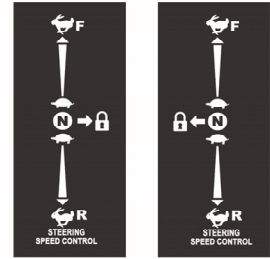

091-0214-00
STEERING SPEED
CONTROL DECAL