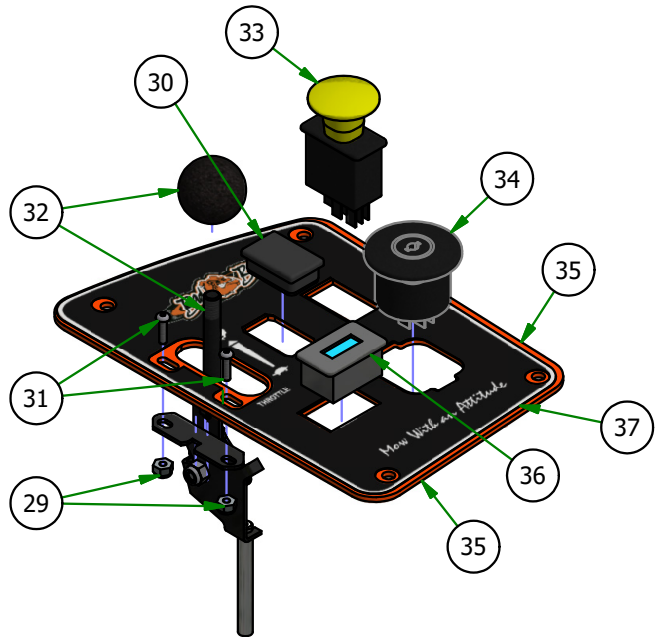

079-3460-19
2019 ZT/Maverick Control Panel Assembly