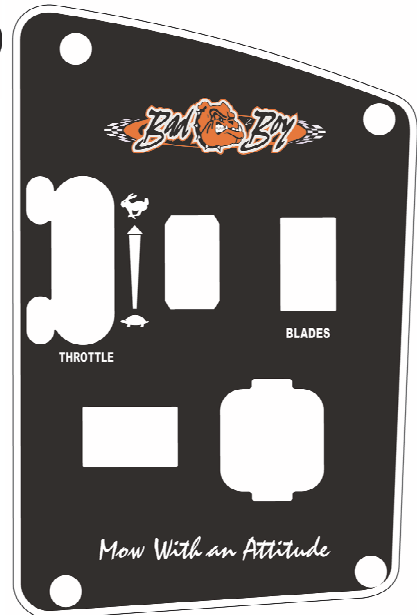

DECK BELT ROUTE DECAL

091-1020-00

CAUTION DECAL

091-3012-00

DANGER DECAL

091-0338-18

INSTRUMENT PANEL DECAL

DANGER	STOP BLADE & BACK SLOWLY IF MACHINE STOPS GOING UPHILL • NEVER MOW NEAR PEOPLE • NEVER USE WHEN UNDER THE INFLUENCE OF DRUGS OR ALCOHOL	NEVER MOW SIDE HILL OVER 5°	NEVER MOW UP HILL OVER 10°	NEVER MOW SLOPE OVER 15°	DANGER	Shut off engine before refueling. Never fill fuel tank indoors or when engine is hot. Wipe up all spilled fuel before starting engine. Do not smoke while refueling. Do not operate this machine unless you are trained.	CAUTION
	NEVER CARRY PASSENGERS • SET PARKING BRAKE & REMOVE KEY IF LEAVING MACHINE • AVOID SLIPPERY OR STEEP AREAS • AVOID BLADE UNLESS BLADE & ENGINE ARE STOPPED • USE SAFELY, MACHINE IS NOT A TOY • KNOW LOCATION AND FUNCTION OF CONTROLS • REMOVE POTENTIAL THROWN OBJECTS • KEEP SAFETY DEVICES IN PLACE AND WORKING • LOOK BEHIND MACHINE BEFORE BACKING						
	• READ OWNER'S MANUAL •						