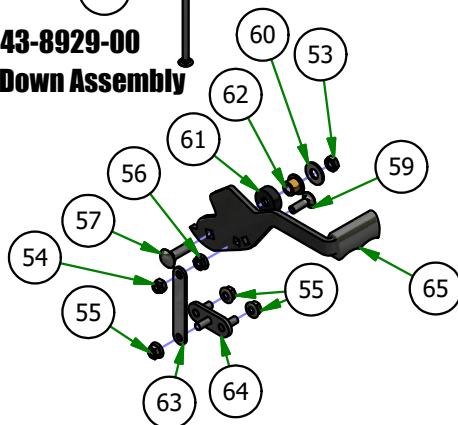

069-1051-21
2021 Load Balanced Brake Handle Assembly