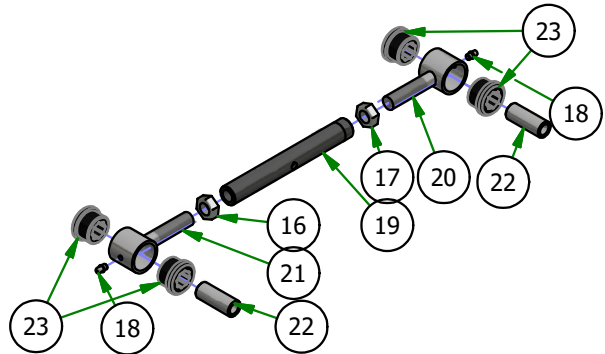

039-2127-17
Deck Hanger Assembly

048-6000-00
2018 Maverick Turnbuckle (Top Link)