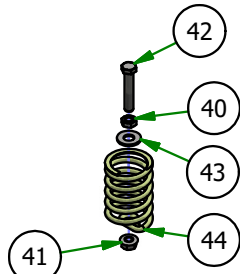

034-8045-03
Seat Spring Assembly