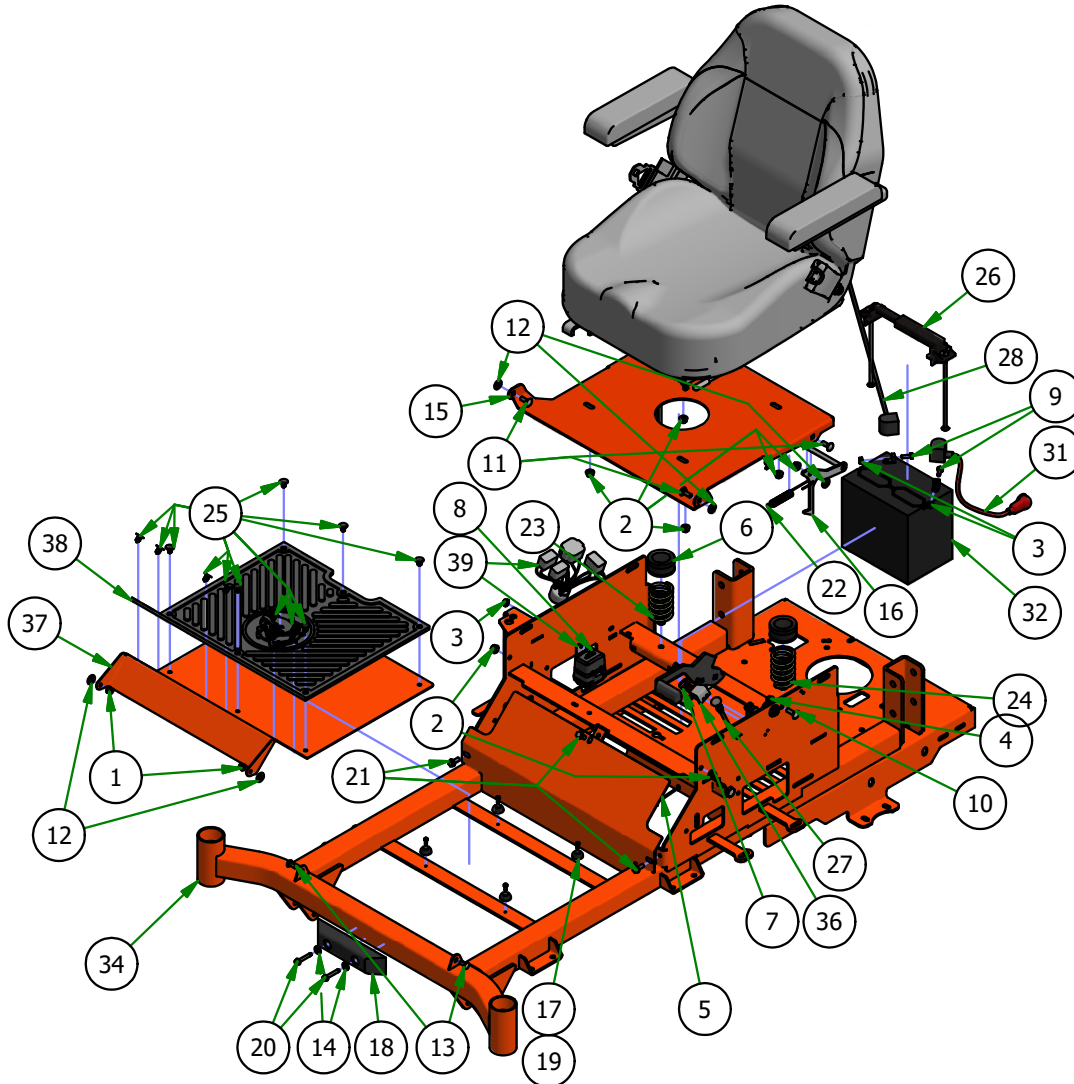

067-8090-03
Hydro Tank Assembly

079-3460-19
2019 ZT/Maverick Control Panel Assembly

086-3050-19
Wiring Harness

BAD BOY MOWERS

PARTS SECTION: COVERS, SEAT, & BATTERY

Parts List				Parts List			
ITEM	QTY	PART NUMBER	DESCRIPTION	ITEM	QTY	PART NUMBER	DESCRIPTION
1	2	013-2050-00	1/4-20 Nylon Insert flange Nut	21	3	030-7042-00	5/16 x 3/4 washer head type F screw
2	8	013-8049-00	5/16" Nylon Flange Nut	22	2	034-1025-00	Brake Spring
3	3	013-9001-00	1/4-20 Hex Flange Nuts Zinc w/Serrations	23	1	034-8045-03	Seat Spring Assembly
4	1	013-9002-00	5/16" Flange Nut	24	1	034-8045-04	Seat Spring Assembly w/Cable
5	1	014-3417-00	2017 ZT Cooler Cover	25	12	040-6090-00	5/8" Christmas Tree Fastener
6	2	014-8047-00	Seat Spring Cap Cover	26	1	043-8929-00	Hold Down Assembly
7	2	018-1080-00	12-24x 1/2 HWH Bolt	27	1	054-8017-00	Choke
8	1	018-2012-00	1/4" x 1/2" BS C/S 18-8 SS	28	1	064-0030-00	24 inch Black Cable - MZIZT
9	2	018-8052-00	1/4" x 3/4" Hex Bolt	31	1	064-5300-00	24" Red Battery Cable
10	1	018-8065-00	5/16" x 1" Carriage Bolt	32	1	068-8049-00	Battery
11	4	018-8066-00	5/16" x 7/8" Carriage Bolt	33	1	069-1051-21	2021 Load Balanced Brake Handle Assembly
12	6	019-6042-00	.360 ID Plastic Washer	34	1	070-5500-18	2018 Compact Outlaw Frame
13	2	019-8040-00	1/4" x 3/4" Carriage Bolt	35	1	071-2102-00	2021 Maverick Seat
14	2	019-8044-00	5/16" Flat Washer	36	1	077-8073-00	Safety Switch
15	1	026-1016-00	Seat Plate 2016	37	1	079-3417-00	MZIZT 2017 Floorboard
16	1	028-0090-00	Seat Latch Rod Assembly	38	1	081-4000-00	2017 MZIZT Floor Mat
17	4	029-4010-00	Button Bumper	39	1	086-3050-19	Wiring Harness
18	1	029-7038-00	8" Rubber Bumper	30	1	064-3051-21	2021 Load Balanced Brake Cable 2
19	4	030-3050-00	#10 x 1/2" Self Tapping Screw	29	1	064-3050-21	2021 Load Balanced Brake Cable 1
20	2	030-7039-00	1/4" x 1 1/2" Self Tapping Screw				