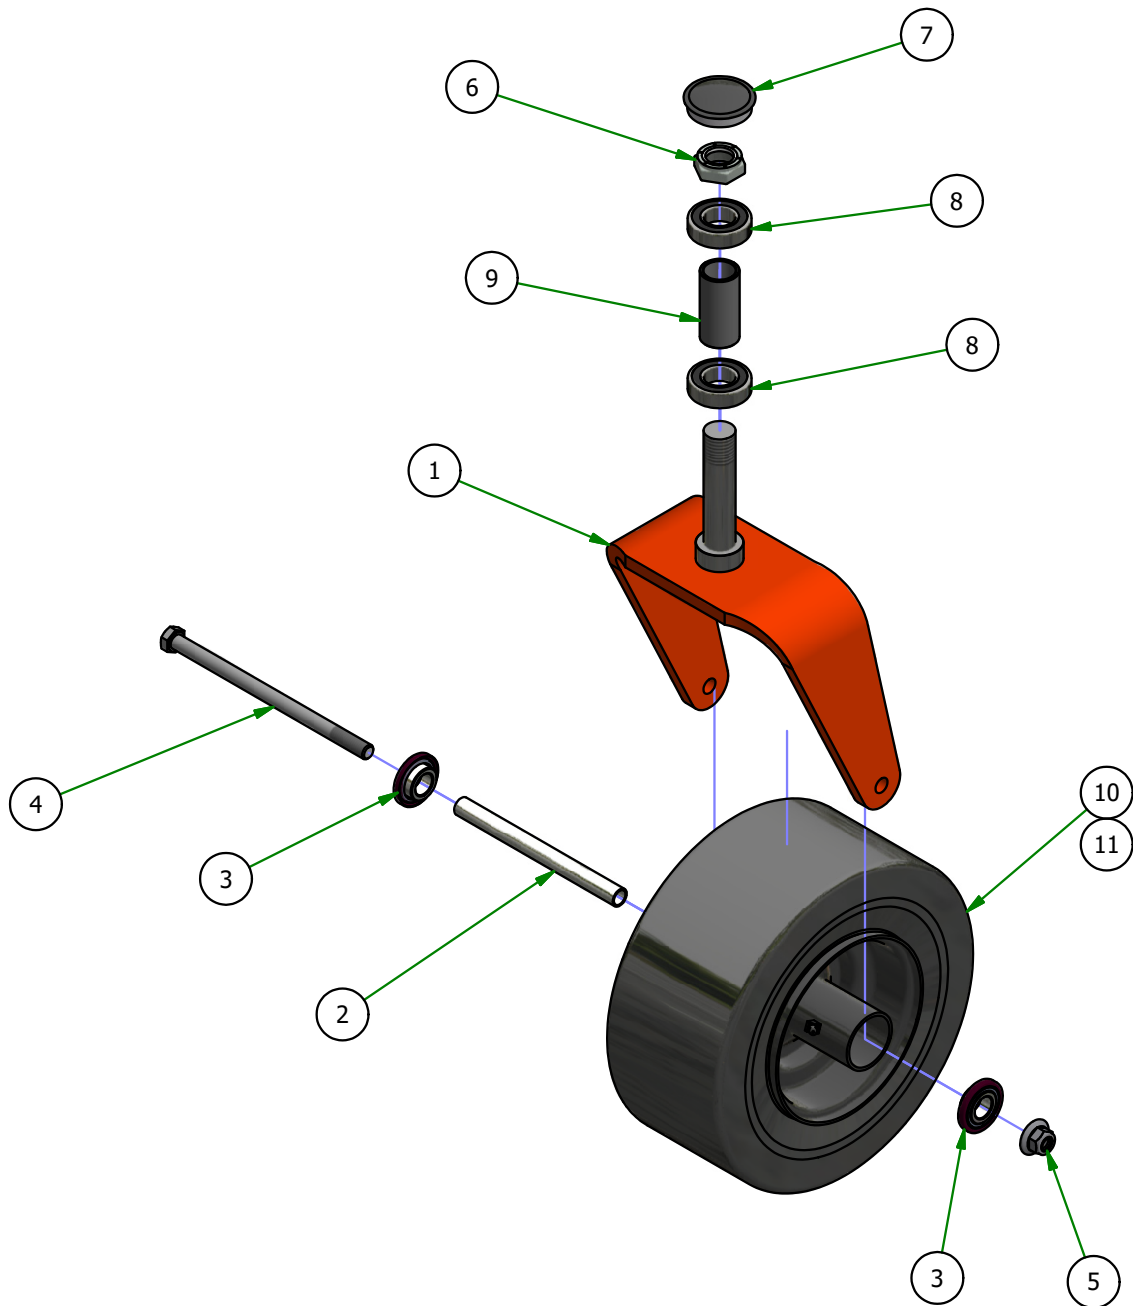

Parts List				Parts List			
ITEM	QTY	PART NUMBER	DESCRIPTION	ITEM	QTY	PART NUMBER	DESCRIPTION
1	1	023-7913-00	Front Fork	7	1	014-2025-00	2017 Bearing Cover
2	1	025-5202-00	Front Wheel Spanner	8	2	010-1050-00	Caster Bearing 2016 - 1641 Bearing
3	2	022-7010-00	1-3/4" Bearing-Large Bore	9	1	025-0003-00	2016 Front Bearing Spacer
4	1	018-7010-00	1/2" x 9" GR 5 Hex Bolt	10	1	022-3085-00	Tire and black wheel assembly (Parts: 2,3 & 11)
5	1	013-8050-00	1/2-13 Nylon Flange Nut	11	1	022-5347-00	13 x 6.50 - 6 Tire Only
6	1	013-9004-00	1" Fine Thread 1/2 Nylock Nut				

BAD BOY MOWERS

PARTS SECTION: DRIVE ARM ASSEMBLY

Parts List				Parts List			
ITEM	QTY	PART NUMBER	DESCRIPTION	ITEM	QTY	PART NUMBER	DESCRIPTION
1	2	013-0010-00	1/2-13 Mechanical Lock Nut	11	4	019-8027-00	.515 ID Nylon Shoulder Washer
2	2	013-5041-00	3/8 Nylock Nut	12	4	019-8054-00	.505 Nylon Spacer
3	2	013-6051-00	3/8" Fine Threaded Jam Nut	13	1	031-0017-18	2018 Steering Arm Assembly-Left
4	2	013-8043-00	5/16" Nut	14	1	031-0018-18	2018 Steering Arm Assembly-Right
5	2	013-9002-00	5/16" Flange Nut	15	2	034-8025-00	Drive Lever Spring
6	2	018-2050-00	10mm Damper Ball Stud-Steering	16	1	035-5450-00	Push Rod-Right
7	2	018-5040-00	3/8" x 1 1/4" Hex Bolt	17	1	035-5451-00	Push Rod-Left
8	2	018-8063-00	5/16" x 3/4" Hex Bolt	18	1	070-5500-18	2018 Compact Outlaw Frame
9	4	019-5037-00	3/8" Lock Washer	19	2	087-0001-00	Steering Damper
10	2	019-5702-00	1/2" Washer (Grade 8)				