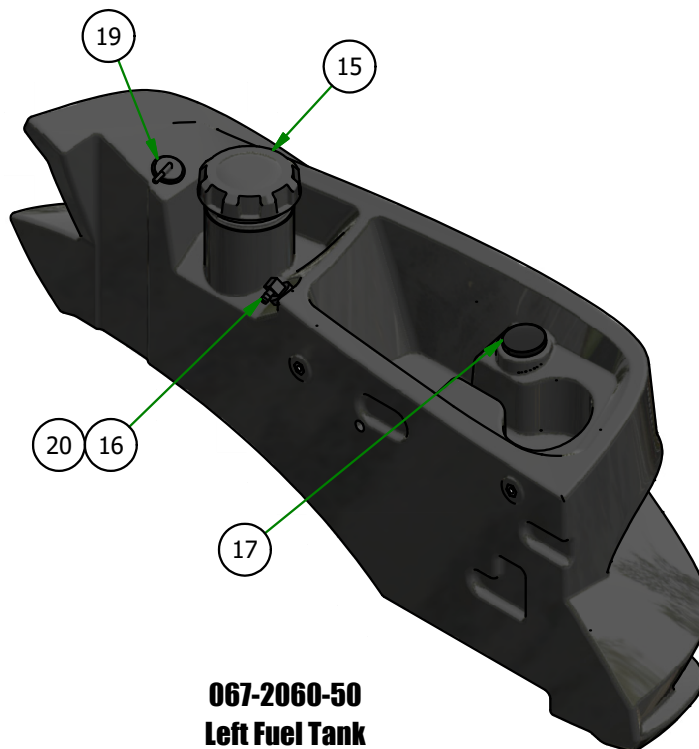

028-0070-17
ZT Deck Height Bar Assembly

067-0020-01
ZT/Mav EPA Cannister Assy

051-2014-00
37" Fuel Line Assembly

051-2015-00
2015 ZT KawaFuel Line Assy-22"

067-2060-50
Left Fuel Tank

BAD BOY MOWERS

PARTS SECTION: TANKS & REAR COVER (CONT.)

067-8090-03 Parts List				079-3460-19 Parts List			
ITEM	QTY	PART NUMBER	DESCRIPTION	ITEM	QTY	PART NUMBER	DESCRIPTION
21	1	051-0016-00	ZT/Maverick Hydro Tank Hose	29	2	013-5019-00	10-24 Nylon Insert Locknut Zinc Orange Nylon
22	1	066-5050-00	Hydraulic Tank Cap	30	1	018-1040-00	Light Plug
23	1	067-8090-00	350ml Expansion Tank	31	2	018-5200-00	10-24 X 5/8 BS Button Head Bolt
24	1	072-8065-00	3/8" Hose Clamp	32	1	055-8020-00	Throttle Lever Assembly
25	1	072-8066-00	1/2 Hose Clamp	33	1	056-8058-00	PTO Engager
086-3050-19 Parts List				34	1	077-8076-00	Ignition Switch
ITEM	QTY	PART NUMBER	DESCRIPTION	35	1	079-3460-00	Control Panel
26	1	086-1202-01	Relay Block Cover Replacement Kit	36	1	083-4013-00	Tachometer
27	4	086-1202-19	Relay	37	1	091-0338-18	2018 MZ/Magnum/ZT/Maverick Control Panel Decal
28	1	086-3050-00	Wiring Harness				