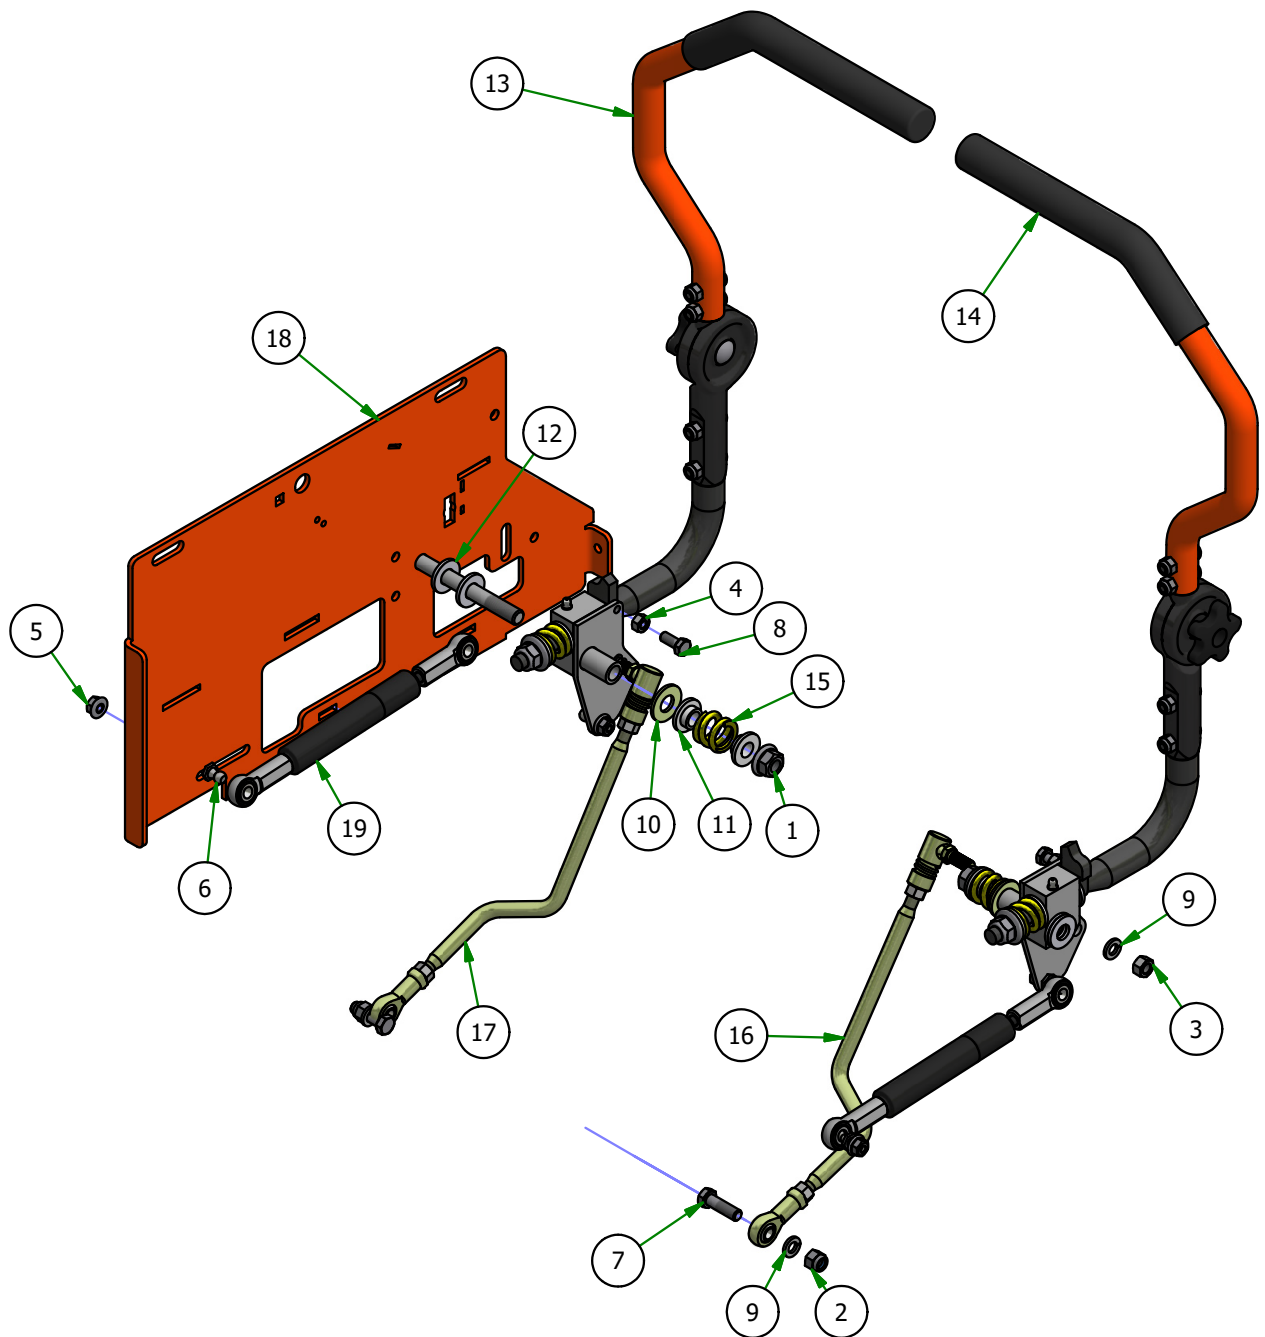

Parts List				Parts List			
ITEM	QTY	PART NUMBER	DESCRIPTION	ITEM	QTY	PART NUMBER	DESCRIPTION
1	1	023-7913-00	Front Fork	7	1	014-2025-00	2017 Bearing Cover
2	1	025-5202-00	Front Wheel Spanner	8	2	010-1050-00	Caster Bearing 2016 - 1641 Bearing
3	2	022-7010-00	1-3/4" Bearing-Large Bore	9	1	025-0003-00	2016 Front Bearing Spacer
4	1	018-7010-00	1/2" x 9" GR 5 Hex Bolt	10	1	022-3085-00	Tire and black wheel assembly (Parts: 2,3 & 11)
5	1	013-8050-00	1/2-13 Nylon Flange Nut	11	1	022-5347-00	13 x 6.50 - 6 Tire Only
6	1	013-9004-00	1" Fine Thread 1/2 Nylock Nut				

BAD BOY MOWERS

PARTS SECTION: DRIVE ARM ASSEMBLY

Parts List				Parts List			
ITEM	QTY	PART NUMBER	DESCRIPTION	ITEM	QTY	PART NUMBER	DESCRIPTION
1	2	013-0010-00	1/2-13 Mechanical Lock Nut	11	4	019-8027-00	.515 ID Nylon Shoulder Washer
2	2	013-5041-00	3/8 Nylock Nut	12	4	019-8054-00	.505 Nylon Spacer
3	2	013-6051-00	3/8" Fine Threaded Jam Nut	13	1	031-0017-18	2018 Steering Arm Assembly-Left
4	2	013-8043-00	5/16" Nut	14	1	031-0018-18	2018 Steering Arm Assembly-Right
5	2	013-9002-00	5/16" Flange Nut	15	2	034-8025-00	Drive Lever Spring
6	2	018-2050-00	10mm Damper Ball Stud-Steering	16	1	035-5450-00	Push Rod-Right
7	2	018-5040-00	3/8" x 1 1/4" Hex Bolt	17	1	035-5451-00	Push Rod-Left
8	2	018-8063-00	5/16" x 3/4" Hex Bolt	18	1	070-5500-18	2018 Compact Outlaw Frame
9	4	019-5037-00	3/8" Lock Washer	19	2	087-0001-00	Steering Damper
10	2	019-5702-00	1/2" Washer (Grade 8)				