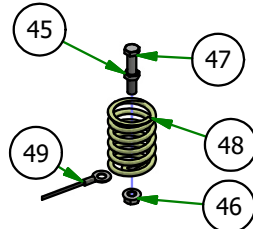

034-8045-04
Seat Spring Assembly w/Cable