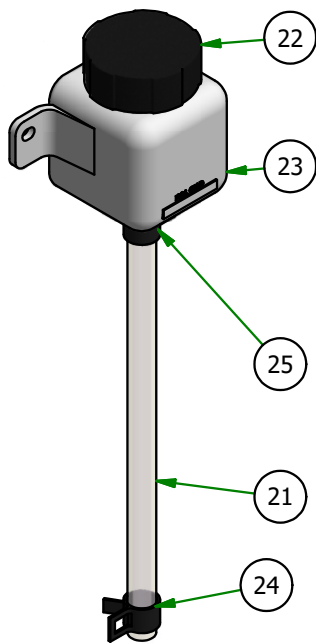

028-0070-17
ZT Deck Height Bar Assembly

067-0020-01
ZT/Mav EPA Cannister Assy

051-2014-00
37" Fuel Line Assembly

051-2015-00
2015 ZT KawaFuel Line Assy-22"

067-2060-50
Left Fuel Tank

BAD BOY MOWERS

PARTS SECTION: TANKS & REAR COVER (CONT.)

067-8090-03 Parts List				079-3460-19 Parts List			
ITEM	QTY	PART NUMBER	DESCRIPTION	ITEM	QTY	PART NUMBER	DESCRIPTION
21	1	051-0016-00	ZT/Maverick Hydro Tank Hose	29	2	013-5019-00	10-24 Nylon Insert Locknut Zinc Orange Nylon
22	1	066-5050-00	Hydraulic Tank Cap	30	1	018-1040-00	Light Plug
23	1	067-8090-00	350ml Expansion Tank	31	2	018-5200-00	10-24 X 5/8 BS Button Head Bolt
24	1	072-8065-00	3/8" Hose Clamp	32	1	055-8020-00	Throttle Lever Assembly
25	1	072-8066-00	1/2 Hose Clamp	33	1	056-8058-00	PTO Engager
086-3050-19 Parts List				34	1	077-8076-00	Ignition Switch
ITEM	QTY	PART NUMBER	DESCRIPTION	35	1	079-3460-00	Control Panel
26	1	086-1202-01	Relay Block Cover Replacement Kit	36	1	083-4013-00	Tachometer
27	4	086-1202-19	Relay	37	1	091-0338-18	2018 MZ/Magnum/ZT/Maverick Control Panel Decal
28	1	086-3050-00	Wiring Harness				