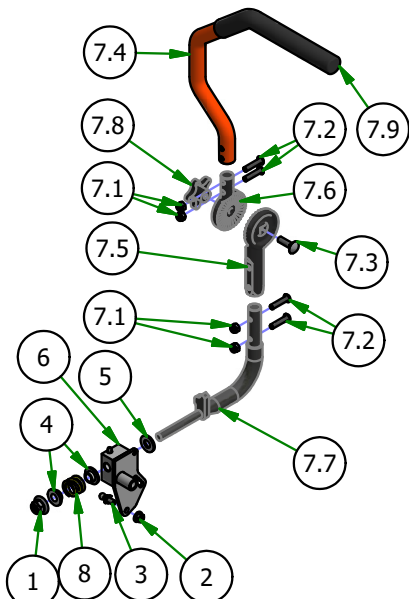

031-0017-18 Parts List				031-0018-18 Parts List			
ITEM	QTY	PART NUMBER	DESCRIPTION	ITEM	QTY	PART NUMBER	DESCRIPTION
1	1	013-8050-00	1/2-13 Nylon Flange Nut	9	1	013-8050-00	1/2-13 Nylon Flange Nut
2	1	013-9002-00	5/16" Flange Nut	10	1	013-9002-00	5/16" Flange Nut
3	1	018-2050-00	10mm Damper Ball Stud-Steering	11	1	018-2050-00	10mm Damper Ball Stud-Steering
4	2	019-8027-00	.515 ID Nylon Shoulder Washer	12	2	019-8027-00	.515 ID Nylon Shoulder Washer
5	1	019-8054-00	.505 Nylon Spacer	13	1	019-8054-00	.505 Nylon Spacer
6	1	031-0017-98	2017 Drive Lever Housing - Left	14	1	031-0018-98	2017 Drive Lever Housing - Right
7	1	031-9000-18	2018 Adjustable Steering Arm - Left	15	1	031-9050-18	2018 Adjustable Steering Arm - Right
7.1	4	013-8047-00	5/16-18 Nylock Insert Locknut	15.1	4	013-8047-00	5/16-18 Nylock Insert Locknut
7.2	4	018-2020-18	5/16-18 BHCS, TORX DRIVE	15.2	4	018-2020-18	5/16-18 BHCS, TORX DRIVE
7.3	1	018-5043-00	3/8" x 1 1/4" Carriage Bolt	15.3	1	018-5043-00	3/8" x 1 1/4" Carriage Bolt
7.4	1	031-9010-18	Upper Tube-Adjustable Steering	15.4	1	031-9010-18	Upper Tube-Adjustable Steering
7.5	1	031-9014-18	2018 Lower Adjuster - Steering Arm- Left	15.5	1	031-9015-18	2018 Lower Adjuster - Steering Arm- Right
7.6	1	031-9017-18	2018 Upper Adjuster - Steering Arm- Left	15.6	1	031-9016-18	2018 Upper Adjuster - Steering Arm- Right
7.7	1	031-9020-18	Steering Arm Elbow (Left)	15.7	1	031-9025-18	Steering Arm Elbow (Right)
7.8	1	045-5000-00	Black Knob for Adjustable Steering Arm	15.8	1	045-5000-00	Black Knob for Adjustable Steering Arm
7.9	1	069-4010-00	Rubber Grip	15.9	1	069-4010-00	Rubber Grip
8	1	034-8025-00	Drive Lever Spring	16	1	034-8025-00	Drive Lever Spring

031-0017-18

2018 Steering Arm Assembly-Left