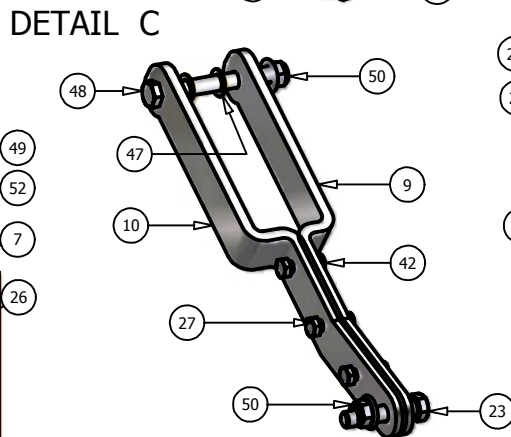

72" Deck

Parts List			
ITEM	QTY	PART NUMBER	DESCRIPTION
1	1	041-2375-00	72" Deck Belt
2	1	060-7205-00	72" Deck
3	3	038-7230-00	72" Fusion Blade
4	3	037-8000-00	Spindle
5	2	014-7204-00	Pulley Guard
6	1	034-2009-00	Deck Idler Spring
7	3	033-7203-00	7" Deck Pulley
8	2	033-6001-00	4 3/4" Idler Pulley
9	2	031-6028-00	Deck Support Arm (Right)
10	2	031-6027-00	Deck Support Arm(Left)
11	2	033-5001-00	5 3/4" Flat Idler Pulley
12	1	039-6936-00	Deck Idler Arm
13	2	048-6056-00	Turnbuckle
14	2	046-6044-00	Female Yoke
15	2	046-6048-00	Male Yoke
16	2	047-6047-00	3" Chain
17	4	045-6043-00	5 /16" Knob
18	6	022-5234-00	Anti-Scalp Roller
19	1	018-5311-00	5/8" x 4" Hex Bolt
20	2	019-6017-00	.635 ID Plastic Washer
21	1	024-6034-00	Grease Fitting (Drive-in Type)
22	2	032-6033-00	5/8" ID x 1 1/8" Brass Bushing
23	2	018-6036-00	1/2" x 2 1/2" Hex Bolt
24	5	018-6012-00	3/8" x 1 1/4" Hex Bolt
25	13	019-5037-00	3/8" Lock Washer
26	17	013-6014-00	3/8" Hex Nut
27	18	018-5040-00	3/8" x 1 1/4" Hex Bolt
28	3	018-6019-00	1/2" x 1 1/2" Fine Thread Bolt
29	3	019-5007-00	1/2" Lock Washer
30	3	018-6021-00	5/8" x 1 1/2" Fine Thread Bolt
31	3	019-4807-00	5/8" Lock Washer
32	2	025-5338-00	1 1/2" Pulley Spacer
33	1	025-5339-00	1 3/4" Pulley Spacer
34	1	018-6054-00	1/2" x 3 1/2" Bolt
35	6	013-5300-00	1/2" Flange Nut
36	6	018-5015-00	5/16" x 1" Hex Bolt
37	6	018-5019-00	1/2" x 4" Bolt
38	2	013-6058-00	3/4" Left Handed Nut
39	4	018-6059-00	5/8" x 2 1/2" Hex Bolt
40	5	013-7021-00	5/8" STD NC Nylock Nut
41	2	013-6051-00	3/8" Fine Threaded Jam Nut
42	2	019-5029-00	3/8" Flat Washer
43	3	018-5250-00	3/8" x 3/4" Hex Bolt
44	2	019-6042-00	.360 ID Plastic Washer
45	14	013-8047-00	5/16" Nylock Nut
46	4	019-5010-00	1/2" Brass Washer
47	2	018-7050-00	1/2" x 4 1/2" Bolt
48	3	019-6020-00	1/2" Cupped Washer
49	14	013-8050-00	1/2" Flange Lock Nut
50	1	025-5337-00	1 1/4" Pulley Spacer
51	3	030-6029-00	3/8" Hex Bolt
52	1	039-4880-00	2007 Hanger Plate
53	1	210-6005-00	Rubber Side Discharge
54	5	018-5020-00	5/16" x 1 1/2" Carriage Bolt
55	5	013-8049-00	5/16" Nylock Flange Nut
56	1	039-4881-00	2007 Lower Hanger Plate
57	1	018-7016-00	1/2" x 3" Bolt