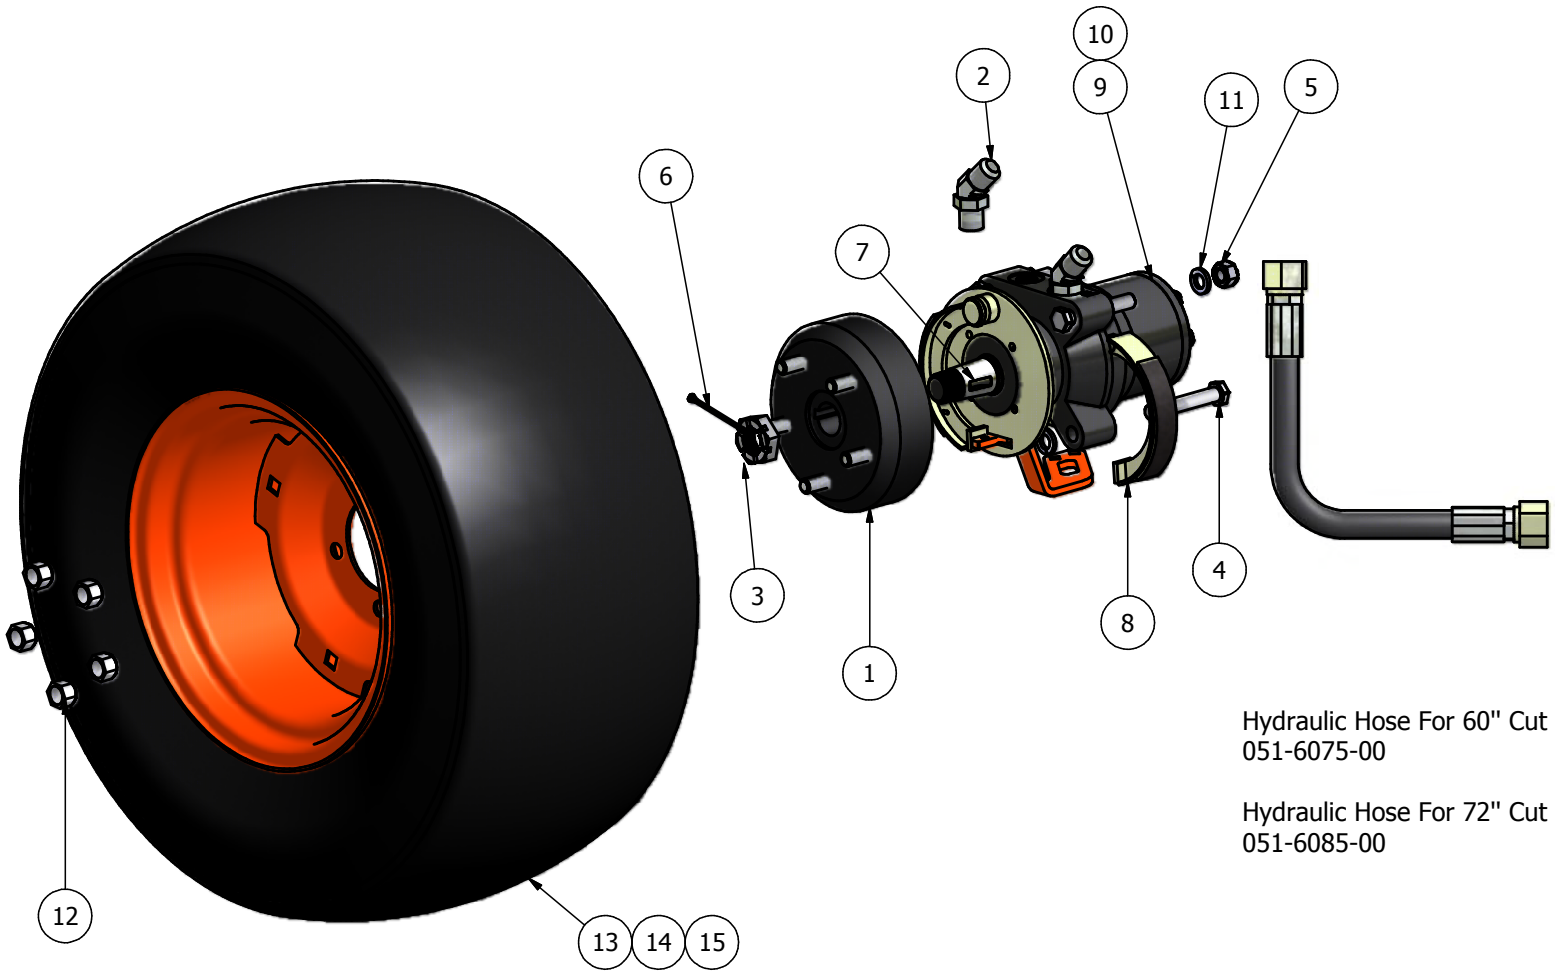

AOS Wheel Motor/Tire and Wheel Assembly

Parts List			
ITEM	QTY	PART NUMBER	DESCRIPTION
1	1	092-6000-00	Brake Drum
2	2	024-2050-00	Hydraulic Fitting
3	1	013-7050-00	Castle Nut
4	4	018-7016-00	1/2" - 13 x 3" GRS Hex Bolt Zinc
5	4	013-7018-00	1/2" Hex Nut
6	1	020-7022-00	1/8"x2 1/4" Cotter Pin
7	1	042-7041-00	Woodruff Key
8	2	092-6050-00	Brake Pads
9	1	015-5006-98	Wheel Motor and Drum Brake Combo-18E Right
10	1	015-5007-98	Wheel Motor and Drum Brake Combo-18E Left
11	4	019-5007-00	1/2" Lock Washer
12	5	013-3000-00	Acorn Lug Nut
13	1	022-7033-00	12" Rim
14	1	022-7032-00	26" x 12-12 Tire -60"&72" Cut
15	1	022-7031-00	26" Tire and Wheel Assembly