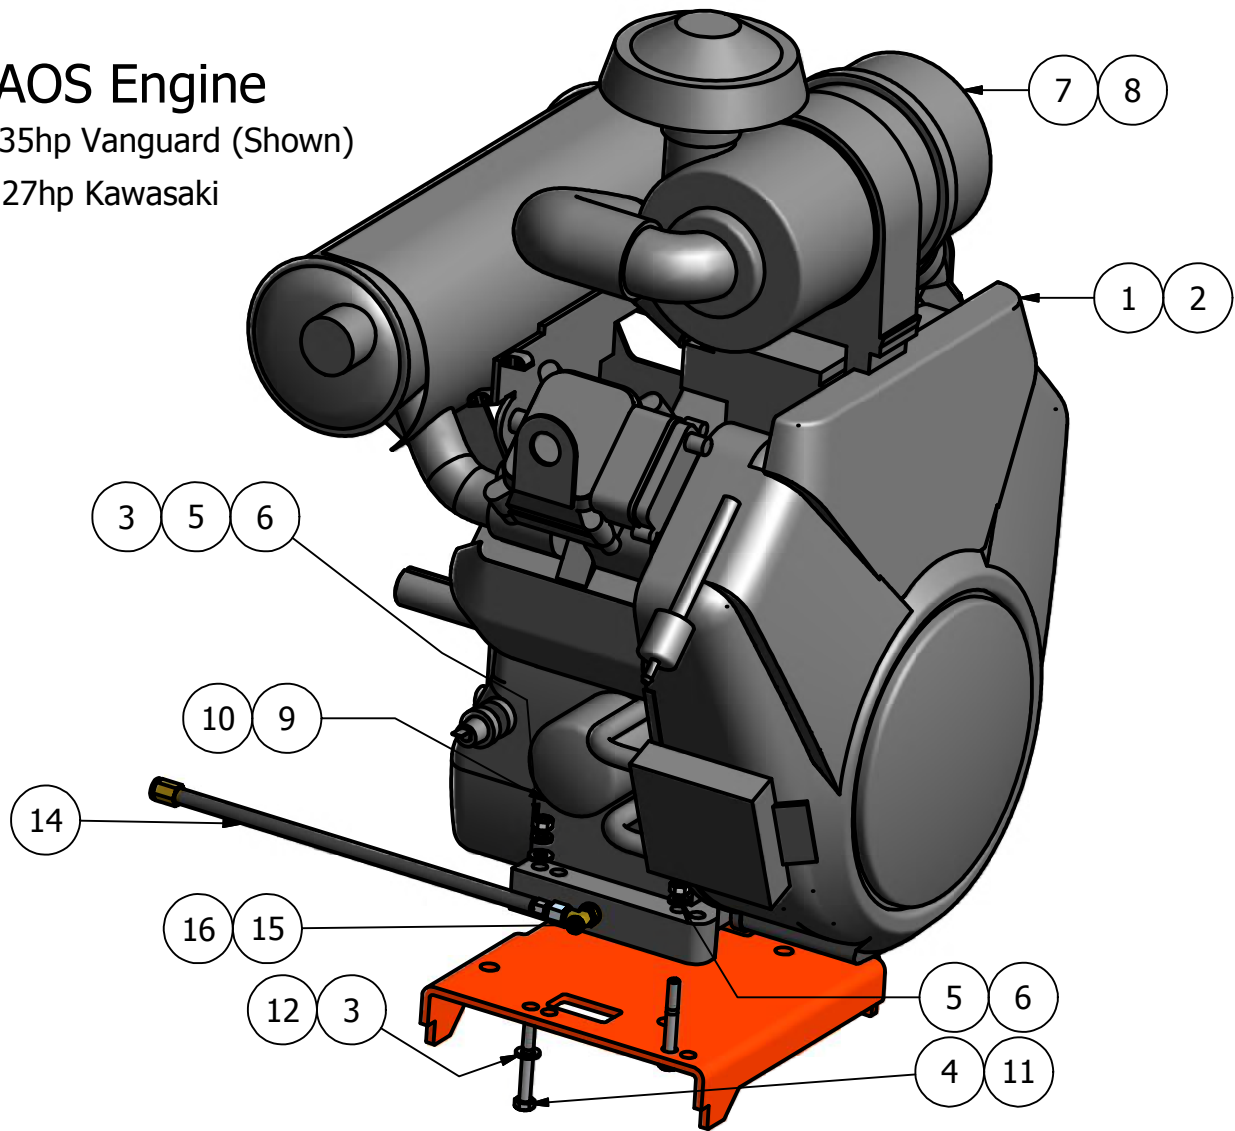

AOS Engine

35hp Vanguard (Shown)

27hp Kawasaki

Parts List

ITEM	QTY	PART NUMBER	DESCRIPTION
1	1	015-5405-00	35hp Vanguard Engine
2	1	015-0003-00	27hp Kawasaki Engine with Donaldson Air Filter
3	5	019-8044-00	5/16" Flat Washer (35 Vanguard Only)
4	4	018-5344-00	5/16" x 2 1/2" Bolt (35 Vanguard Only)
5	4	019-8051-00	5/16" Lock Washer (35 Vanguard Only)
6	4	013-8043-00	5/16" Nut (35 Vanguard Only)
7	1	063-8019-00	Air Filter (Outer Canister)
8	1	063-8020-00	Air Filter (Inner Canister)
9	1	063-8018-00	Oil Filter (35hp Vanguard)
10	1	063-8017-00	Oil Filter (27hp Kawasaki)
11	1	018-5028-00	10mm x 552 Bolt (27hp Only)
12	1	019-8053-00	7/16" Lock Washer (27hp Only)
13	1	051-5400-00	Oil Drain Hose (35hp Vanguard)
14	1	051-5401-00	Oil Drain Hose (27hp Kawasaki)
15	1	036-5400-00	Oil Drain Adapter (35hp Vanguard)
16	1	036-5500-00	Oil Drain Adapter (27hp Kawasaki)
17	1	086-2004-00	27hp Kawasaki Wiring Harness
18	1	086-0031-00	35hp Vanguard Wiring Harness