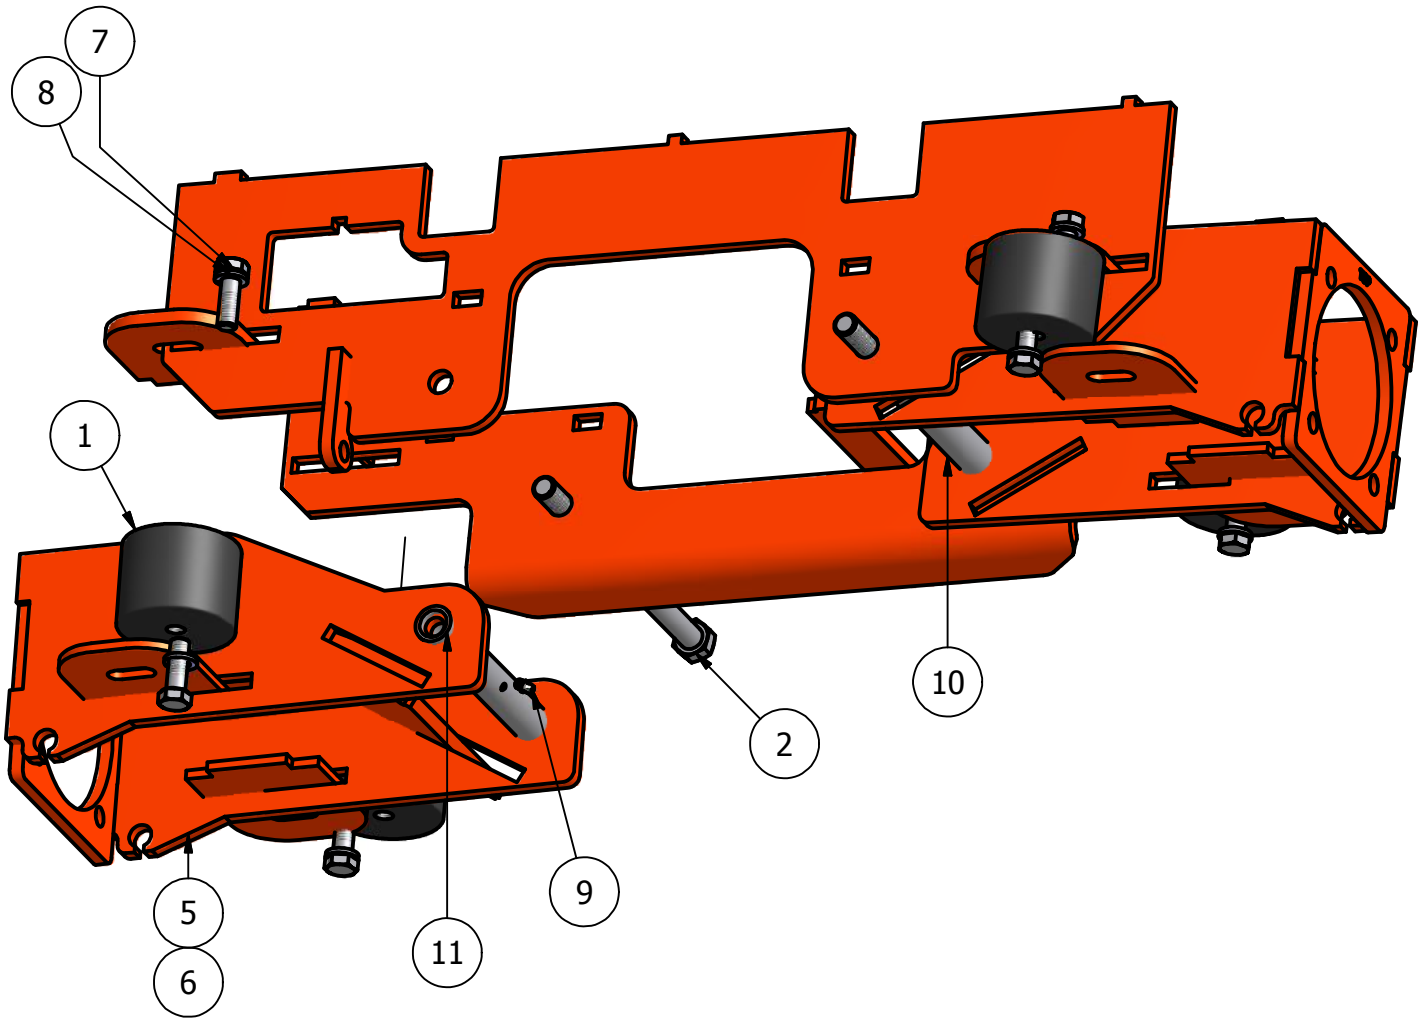

Suspension

Parts List			
ITEM	QTY	PART NUMBER	DESCRIPTION
1	4	032-9000-00	Vibration Mount
2	2	018-2051-00	5/8" x 10" Hex Bolt (Grade 8)
3	2	013-5301-00	5/8" Nylock 1/2 Jam
4	2	013-5020-00	5/8" Nut
5	2	070-8000-00	60" Inner Suspension Cage
6	2	070-8001-00	72" Inner Suspension Cage
7	8	018-5006-00	1/2" x 1 1/2" Hex Bolt
8	8	019-5007-00	1/2" Lock Washer
9	2	024-6034-00	Grease Fitting (Drive-In)
10	4	032-5051-00	Shoulder Spacer
11	4	032-6033-00	3/4" Brass Bushing