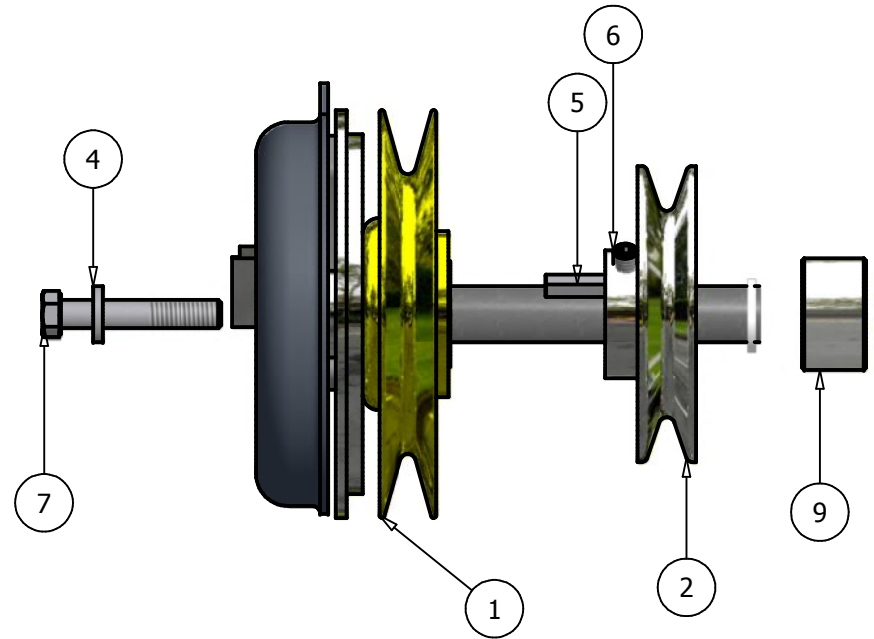

# 35hp Briggs

DETAIL A  
SCALE 1 / 3

Parts List			
ITEM	QTY	PART NUMBER	DESCRIPTION
1	1	043-2004-00	Muffler Guard (35hp)
2	1	014-5940-00	Pump Cover (35hp)
3	1	014-5912-00	Top Pump Cover
4	6	018-8052-00	1/4" x 3/4" SS Buttonhead Bolt
5	1	019-4008-00	1/4" Lock Washer
6	1	013-8039-00	1/4" Nut
7	1	018-8057-00	1024 x 3/4" Buttonhead Bolt
8	1	052-5020-00	Cover Latch
9	2	013-5019-00	1024 Nylock Nut

# AOS Pump Plate/ Clutch Assembly

Parts List			
ITEM	QTY	PART NUMBER	DESCRIPTION
1	1	041-5048-00	Pump Belt
2	1	050-5407-00	Hydraulic Pump (Right)
3	1	050-5308-00	Hydraulic Pump (Left)
4	2	033-5011-00	5" Pump Pulley
5	1	070-5035-00	Clutch
6	1	039-5944-98	Pump Idler Bracket
7	1	057-5906-00	PTO Engager Holder
8	1	024-6034-00	Grease Fitting (Drive-IN Type)
9	1	018-6036-00	1/2" x 2 1/2" Hex Bolt
10	2	013-5019-00	1024 Nylock Nut
11	1	013-5300-00	1/2" Flange Nut
12	6	018-6012-00	3/8" x 1 1/2" Hex Bolt
13	4	019-5029-00	3/8" Flat Washer
14	6	019-5037-00	3/8" Lock Washer
15	6	013-6014-00	3/8" Nut
16	1	019-8053-00	7/16" Lock Washer
17	2	019-6017-00	.635 ID Plastic Washer
18	1	018-5300-00	7/16" x 2 1/2" Fine Thread Bolt
19	1	013-5301-00	5/8" Nylock (1/2 Jam)
20	6	018-5043-00	3/8" x 1 1/4" Carriage Bolt
21	2	042-5012-00	5mm x 1.25" Key
22	1	018-5311-00	5/8" x 4" Hex Bolt
23	2	018-8058-00	1024 x 1" Buttonhead Bolt
24	6	013-5041-00	3/8" Nylock Nut
25	4	024-7033-00	Hydraulic Fitting
26	2	024-5206-00	3/8" X 9/16"-18 ORB Male Fitting (S,A-2 P-4)

AOS Clutch Stack

35 Vanguard

27 Kawasaki

Clutch Assembly		
ITEM	PART NUMBER	DESCRIPTION
1	070-1000-00	Clutch Assembly
2	033-5034-00	4 3/4" Motor Pulley
3	018-5300-00	7/16" x 2 1/2" Fine Thread Bolt
4	019-8053-00	7/16" Lock Washer
5	042-6030-00	1/4" x 1" Key
6	030-6029-00	3/8" Set Screw
7	018-5028-00	10mm x 552 Bolt
8	019-6029-00	1 1/8" Flat Spacer
9	025-5032-00	1 1/8" collar spacer