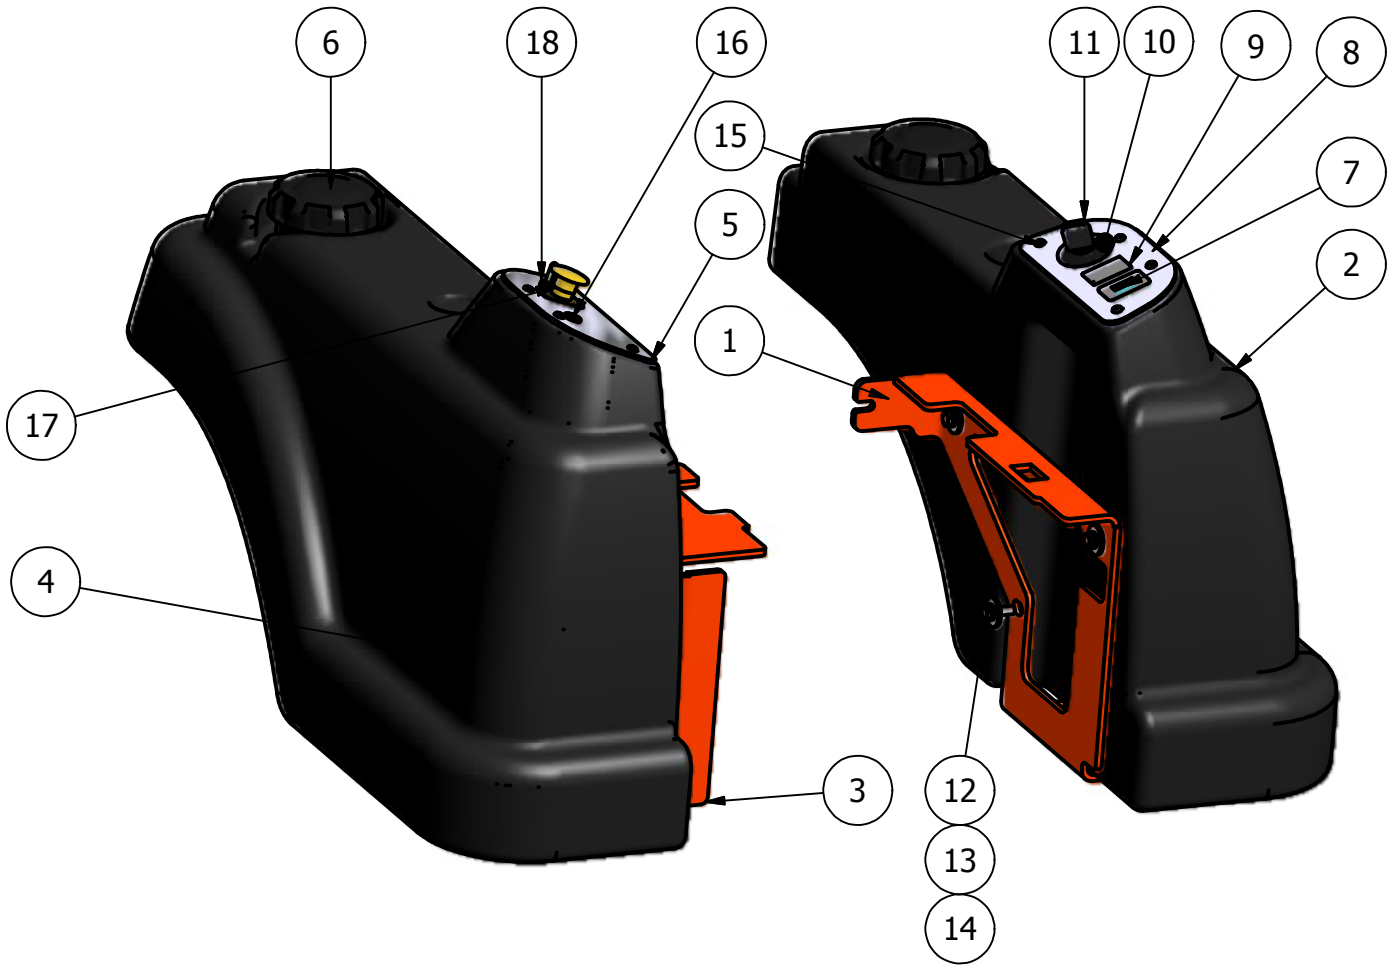

AOS Tanks

Parts List			
ITEM	QTY	PART NUMBER	DESCRIPTION
1	1	031-2006-00	Left Fuel Tank Swing Support
2	1	067-3000-00	Left Fuel Tank with Fender
3	1	031-2011-00	Fuel Tank Support (Right)
4	1	067-3001-00	Right Fuel Tank with Fender
5	1	079-3403-00	AOS control panel (Right)
6	2	066-8076-00	Fuel Cap
7	1	083-4013-00	Tachometer
8	1	079-3402-00	Control Panel (Left)
9	1	018-1040-00	control panel stop
10	1	077-8076-00	Ignition Switch
11	1	042-9000-00	Ignition Key
12	10	018-5015-00	5/16" x 1" Hex Bolt
13	10	019-8051-00	5/16" Lock Washer
14	5	019-8054-00	.505 Nylon Spacer
15	8	018-5301-00	10mm x 32 x 1" Bolt
16	1	089-1000-00	Oil Light
17	1	056-8058-00	PTO Engager
18	1	078-8077-00	Deck Lift Joystick