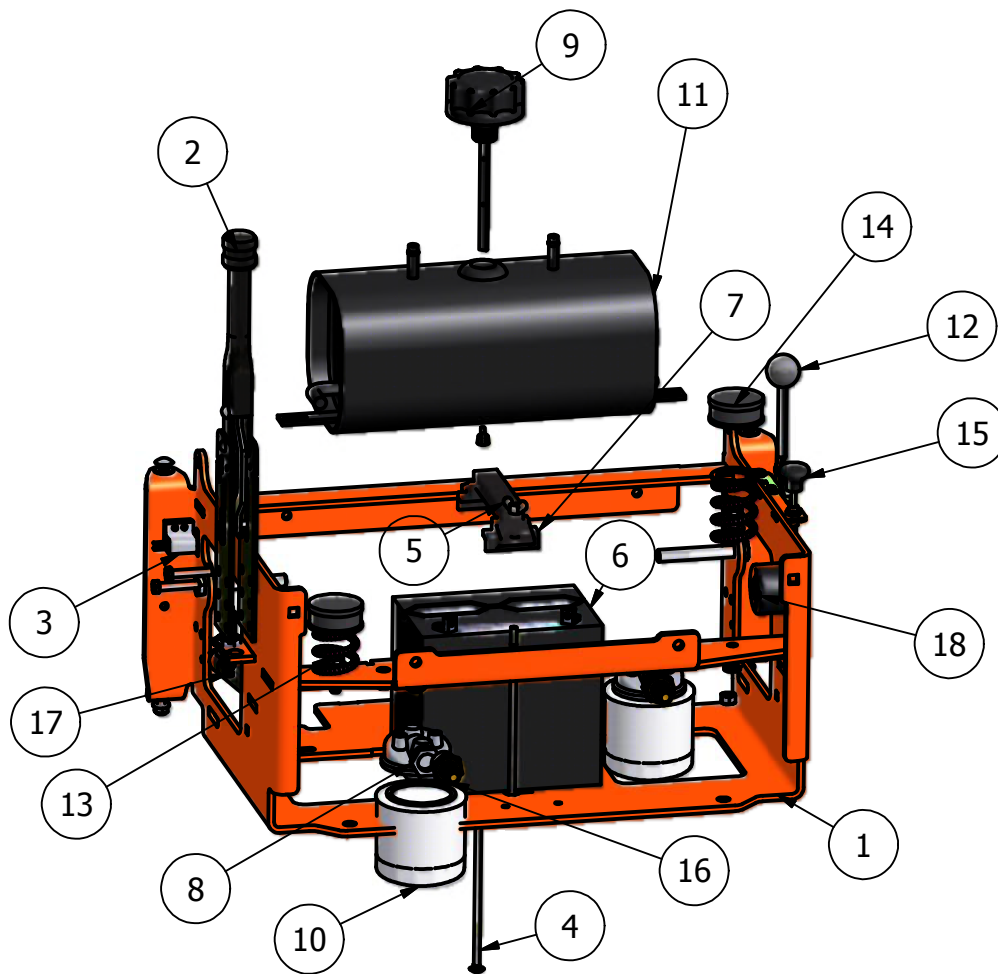

2009 Seat Frame

Parts List			
ITEM	QTY	PART NUMBER	DESCRIPTION
1	1	080-6010-00	Seat Frame
2	1	069-8054-00	Brake Lever
3	3	077-8073-00	Safety Switch
4	2	018-8051-00	8" Stove Bolt (Diesel Gets 9")
5	2	013-8051-00	1/4" Wing Nut
6	1	068-8049-00	Battery
7	1	043-8929-00	Battery Hold-Down
8	2	062-8013-00	Filter Head
9	1	066-8050-00	Hydraulic Tank Cap
10	2	063-8014-00	Hydraulic Filter
11	1	067-2009-00	Steel Hydraulic Tank
12	1	055-8017-00	Throttle (32HP Briggs 055-8021-00)
13	2	034-8045-00	Seat Spring
14	2	014-8045-00	1 1/2" Spring Cap Cover
15	1	054-8016-00	Choke (All Kohlers 054-8017-00)
16	4	024-5050-00	Filter Head Fitting
17	1	064-8055-00	Brake Cable Short (Long)
18	1	029-8059-00	Buzzer 26 & 27 HP Kawasaki