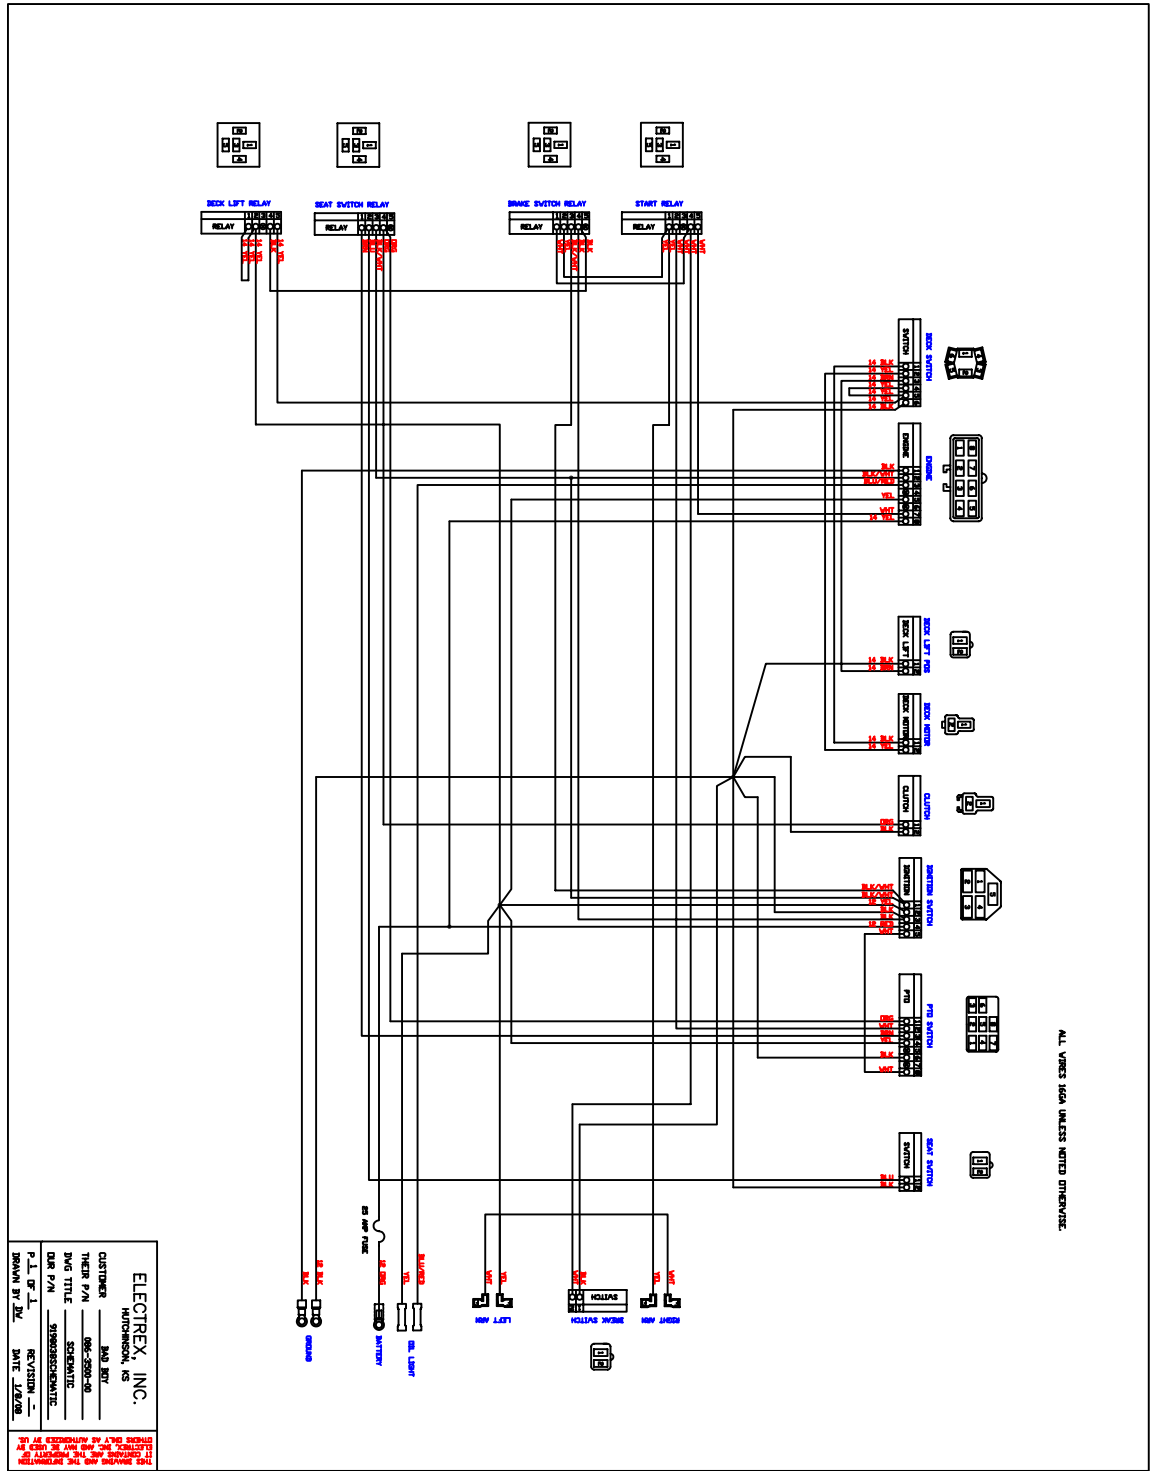

ELECTREX, INC.
ANDOVER, MA
CUSTOMER _____
THEIR P/N _____
DATE _____
DRAWN BY: DJL DATE: 12/20/08