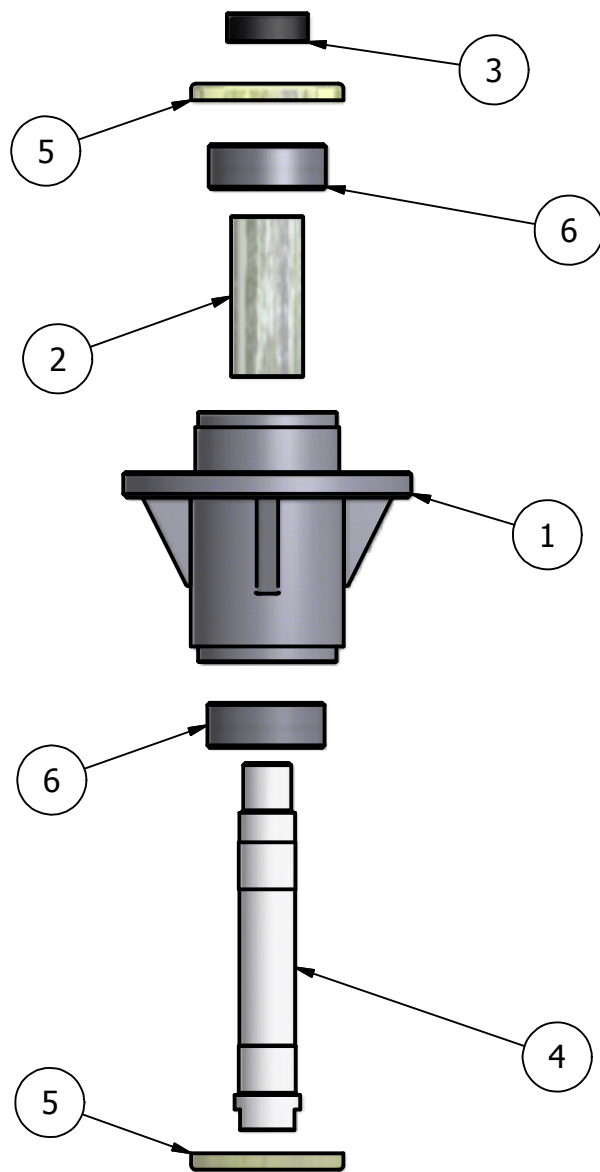

# Drive Arms

Parts List			
ITEM	QTY	PART NUMBER	DESCRIPTION
1	1	031-8822-00/031-8821-00	Right Drive Arm/Left
2	2	069-4010-00	Rubber Steering Handle
3	1	027-8819-00/027-8820-00	Left Drive Arm Lever Housing/Right
4	2	087-8080-00	Damper
5	2	018-2050-00	10mm Damper Ball Stud
6	4	034-8025-00	Drive Lever Spring
7	8	019-8027-00	.515 ID Nylon Shoulder Washer
8	2	035-4800-00	Push Rod
9	4	099-6046-00	3/8"-24 Ball Joint (Female /Male)
10	4	013-8043-00	5/16" Nut
11	10	032-8024-00	.507 ID Nylon Bushing
12	4	019-5037-00	3/8" Lock Washer
13	6	019-8051-00	5/16" Lock Washer
14	2	018-8063-00	5/16" x 3/4" Hex Bolt
15	4	018-2007-00	5/16" x 1/2" Flange Bolt
16	4	019-8054-00	.505 ID Plastic Washer
17	4	013-8050-00	1/2" Flange Lock Nut
18	8	013-6051-00	3/8" Fine Thread Nut

# Suspension

Parts List			
ITEM	QTY	PART NUMBER	DESCRIPTION
1	4	032-9000-00	Vibration Mount
2	2	018-2051-00	5/8" x 10" Hex Bolt (Grade 8)
3	2	013-5301-00	5/8" Nylock 1/2 Jam
4	2	013-5020-00	5/8" Nut
5	2	070-8000-00	60" Inner Suspension Cage
6	2	070-8001-00	72" Inner Suspension Cage
7	8	018-5006-00	1/2" x 1 1/2" Hex Bolt
8	8	019-5007-00	1/2" Lock Washer
9	2	024-6034-00	Grease Fitting (Drive-In)
10	4	032-5051-00	Shoulder Spacer
11	4	032-6033-00	3/4" Brass Bushing

# AOS Tanks

Parts List			
ITEM	QTY	PART NUMBER	DESCRIPTION
1	1	031-2006-00	Left Fuel Tank Swing Support
2	1	067-3000-00	Left Fuel Tank with Fender
3	1	031-2011-00	Fuel Tank Support (Right)
4	1	067-3001-00	Right Fuel Tank with Fender
5	1	079-3403-00	AOS control panel (Right)
6	2	066-8076-00	Fuel Cap
7	1	083-4013-00	Tachometer
8	1	079-3402-00	Control Panel (Left)
9	1	018-1040-00	control panel stop
10	1	077-8076-00	Ignition Switch
11	1	042-9000-00	Ignition Key
12	10	018-5015-00	5/16" x 1" Hex Bolt
13	10	019-8051-00	5/16" Lock Washer
14	5	019-8054-00	.505 Nylon Spacer
15	8	018-5301-00	10mm x 32 x 1" Bolt
16	1	089-1000-00	Oil Light
17	1	056-8058-00	PTO Engager
18	1	078-8077-00	Deck Lift Joystick