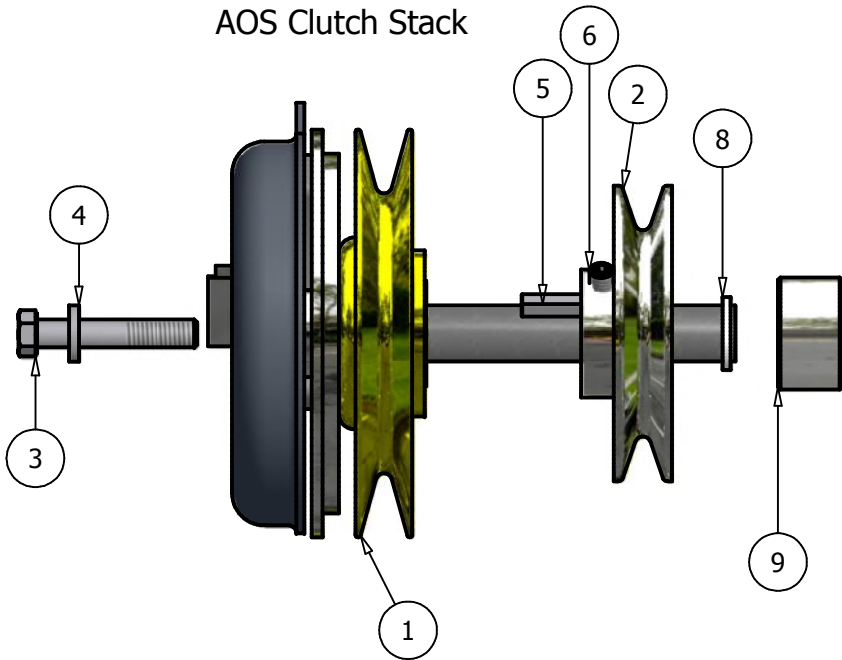

AOS Clutch Stack

35 Vanguard