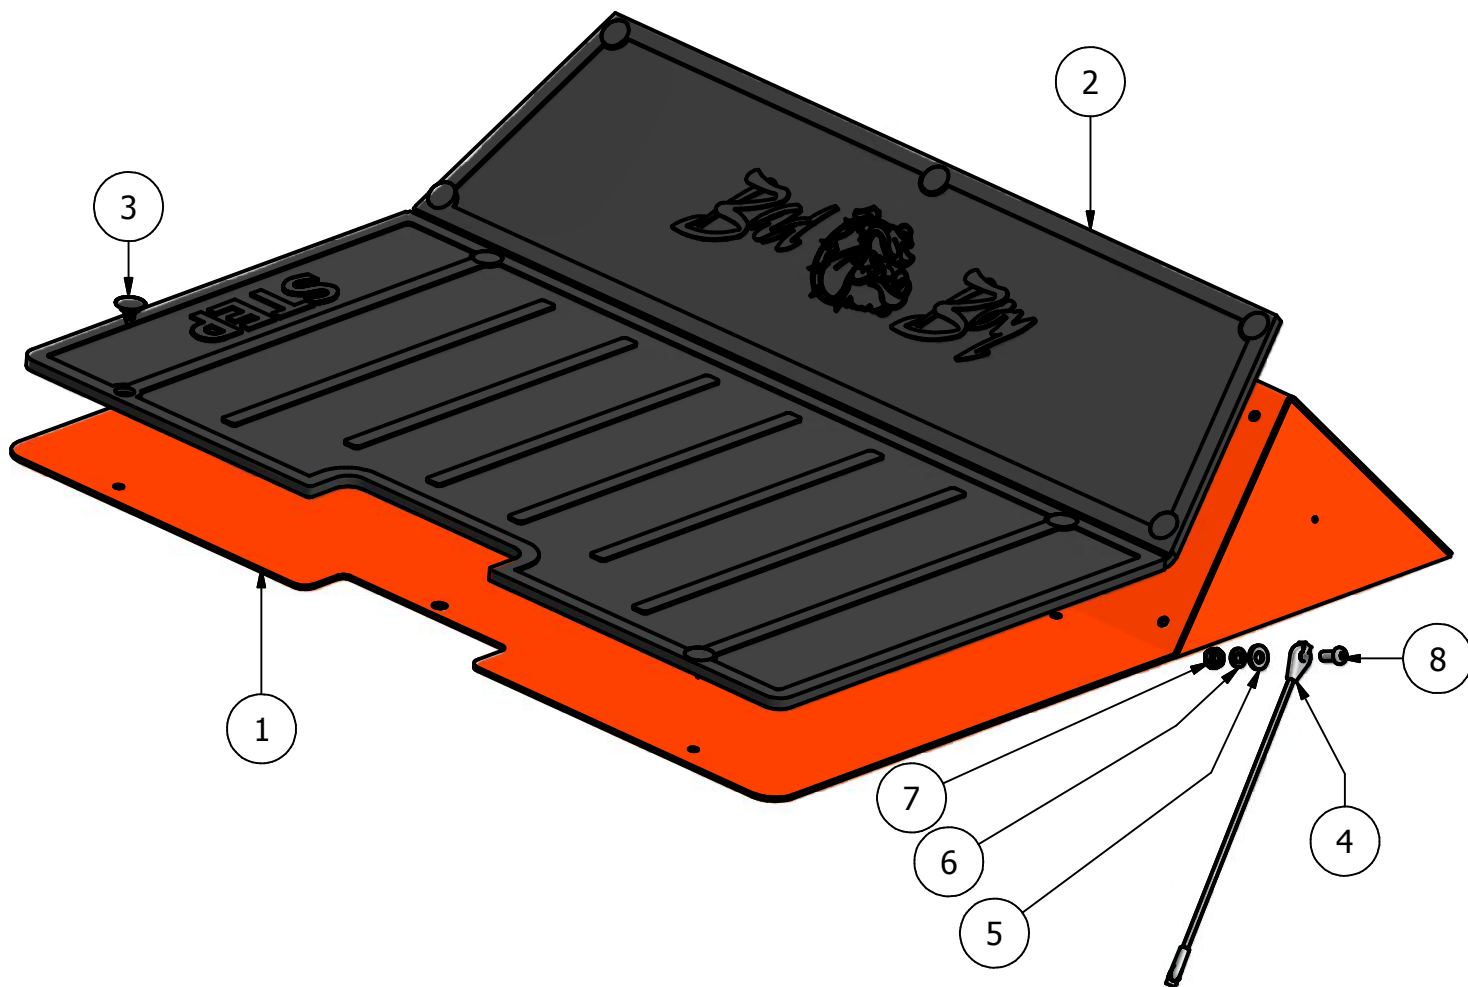

Parts List			
ITEM	QTY	PART NUMBER	DESCRIPTION
1	1	079-6000-00	2006 AOS Floor Panel
2	1	081-2007-00	AOS Floor Mat
3	9	018-1050-00	Ratchet Fastener
4	1	064-2005-00	Floor Board Cable
5	1	019-7040-00	1/4" Flat Washer
6	1	019-4008-00	1/4" Lock Washer
7	1	013-8039-00	1/4" Hex Nut
8	1	018-8064-00	1/4" x 5/8" Buttonhead Bolt