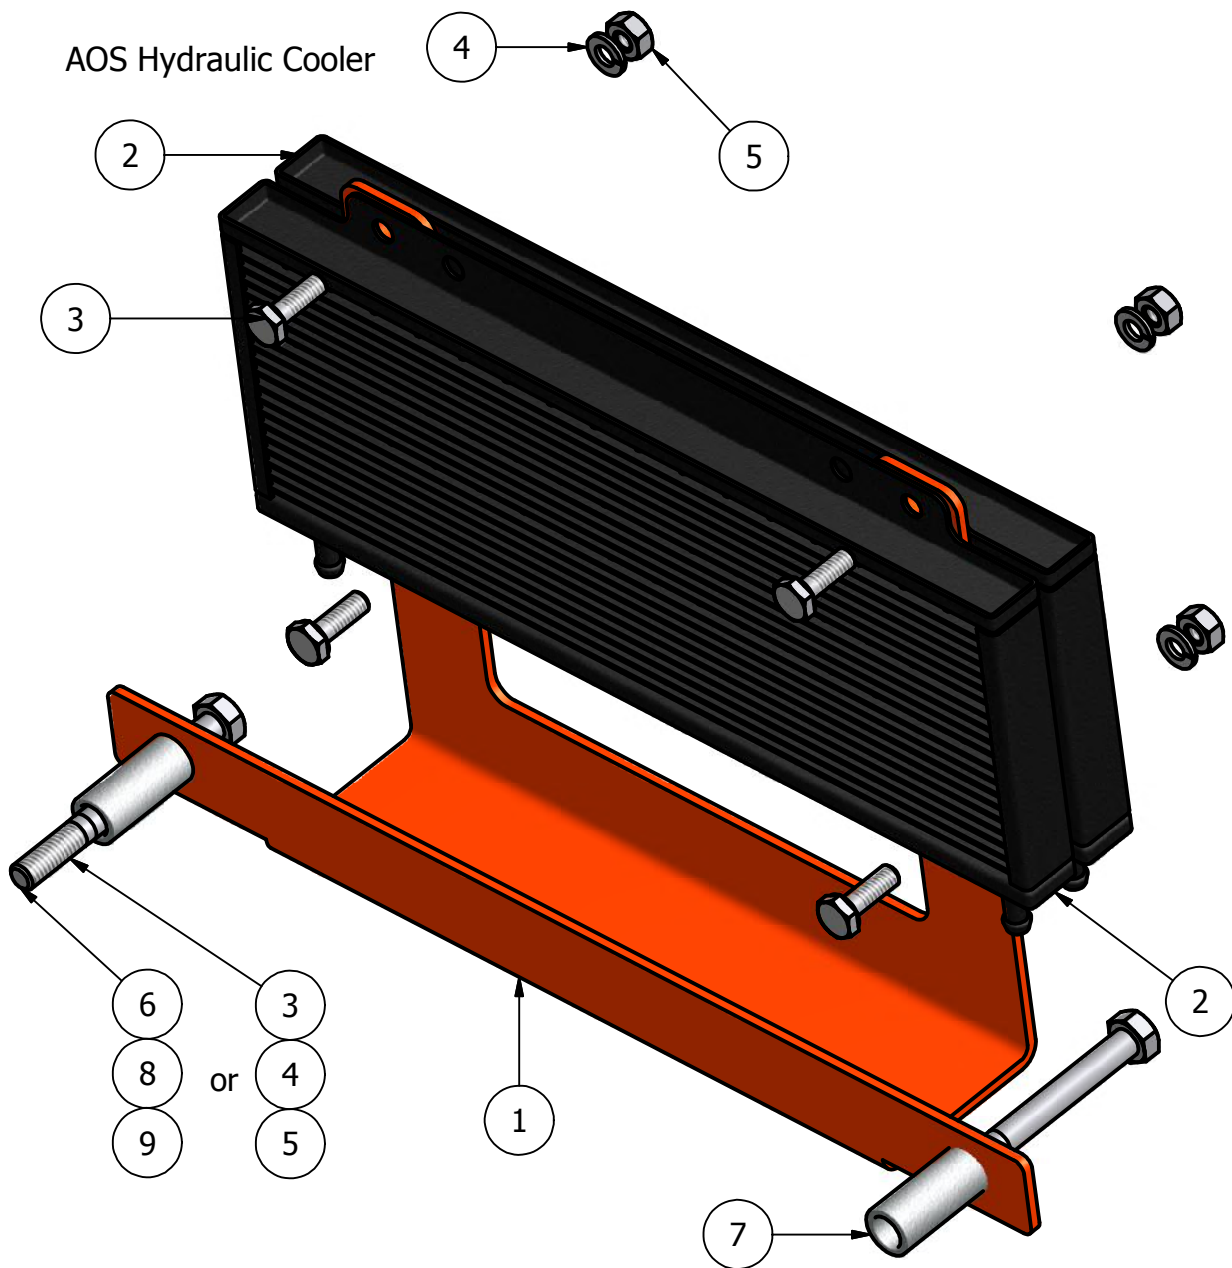

Parts List			
ITEM	QTY	PART NUMBER	DESCRIPTION
1	1	057-5950-00	Cooler Holder
2	2	061-8012-00	Hydraulic Cooler
3	4	018-8052-00	1/4" x 3/4" Hex Bolt
4	2	019-4008-00	1/4" Lock Washer
5	2	013-8039-00	1/4" Hex Nut
6	2	018-5355-00	5/16" x 6" Hex Bolt (35hp AOS)
7	2	025-3100-00	5" Cooler Holder Spacer (35hp AOS)
8	1	019-8051-00	5/16" Lock Washer
9	1	013-8043-00	5/16" Nut

27 Kawasaki Only			
ITEM	QTY	PART NUMBER	DESCRIPTION
3	4	018-8052-00	1/4" x 3/4" Hex Bolt
4	2	019-4008-00	1/4" Lock Washer
5	2	013-8039-00	1/4" Hex Nut