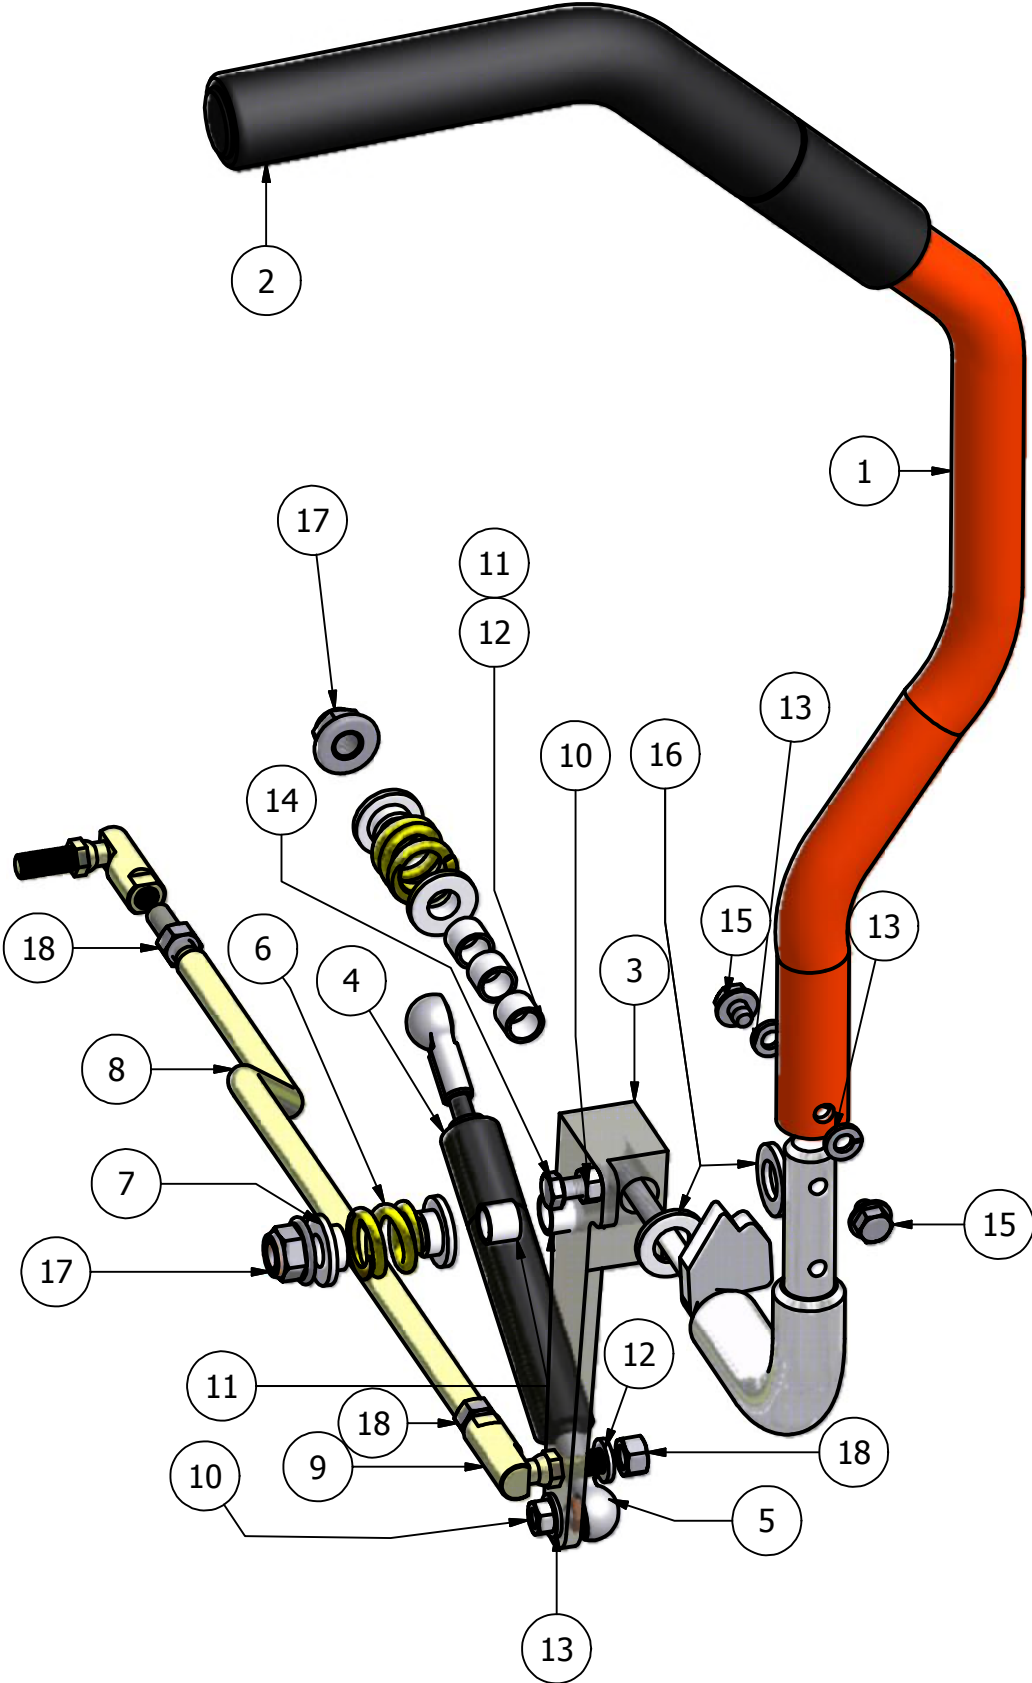

Drive Arms

Parts List			
ITEM	QTY	PART NUMBER	DESCRIPTION
1	1	031-8822-00/031-8821-00	Right Drive Arm/Left
2	2	069-4010-00	Rubber Steering Handle
3	1	027-8819-00/027-8820-00	Left Drive Arm Lever Housing/Right
4	2	087-8080-00	Damper
5	2	018-2050-00	10mm Damper Ball Stud
6	4	034-8025-00	Drive Lever Spring
7	8	019-8027-00	.515 ID Nylon Shoulder Washer
8	2	035-4800-00	Push Rod
9	4	099-6046-00	3/8"-24 Ball Joint (Female /Male)
10	4	013-8043-00	5/16" Nut
11	10	032-8024-00	.507 ID Nylon Bushing
12	4	019-5037-00	3/8" Lock Washer
13	6	019-8051-00	5/16" Lock Washer
14	2	018-8063-00	5/16" x 3/4" Hex Bolt
15	4	018-2007-00	5/16" x 1/2" Flange Bolt
16	4	019-8054-00	.505 ID Plastic Washer
17	4	013-8050-00	1/2" Flange Lock Nut
18	8	013-6051-00	3/8" Fine Thread Nut