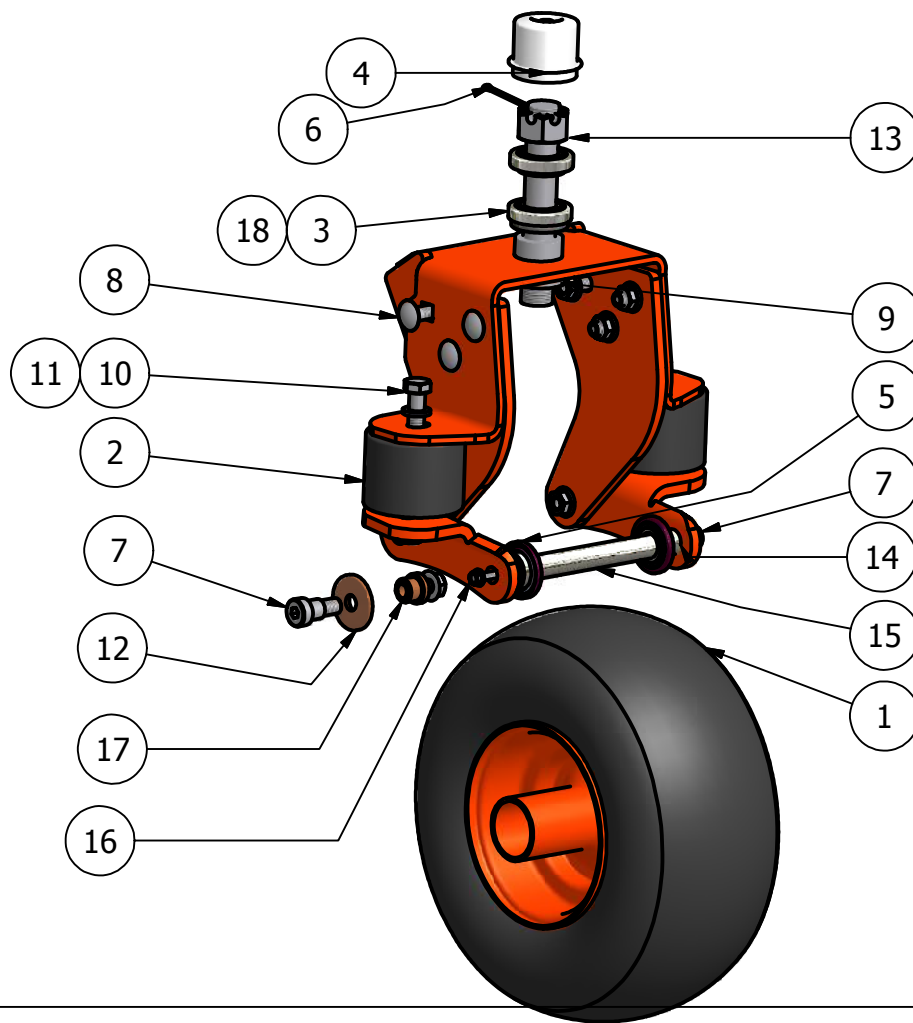

2009 Seat Frame

Parts List			
ITEM	QTY	PART NUMBER	DESCRIPTION
1	1	080-6010-00	Seat Frame
2	1	069-8054-00	Brake Lever
3	3	077-8073-00	Safety Switch
4	2	018-8051-00	8" Stove Bolt ( Diesel Gets 9")
5	2	013-8051-00	1/4" Wing Nut
6	1	068-8049-00	Battery
7	1	043-8929-00	Battery Hold-Down
8	2	062-8013-00	Filter Head
9	1	066-8050-00	Hydraulic Tank Cap
10	2	063-8014-00	Hydraulic Filter
11	1	067-2009-00	Steel Hydraulic Tank
12	1	055-8017-00	Throttle (32HP Briggs 055-8021-00)
13	2	034-8045-00	Seat Spring
14	2	014-8045-00	1 1/2" Spring Cap Cover
15	1	054-8016-00	Choke (All Kohlers 054-8017-00)
16	4	024-5050-00	Filter Head Fitting
17	1	064-8055-00	Brake Cable Short (Long)
18	1	029-8059-00	Buzzer 26 & 27 HP Kawasaki

# Drive Arms

Parts List			
ITEM	QTY	PART NUMBER	DESCRIPTION
1	1	031-8822-00/031-8821-00	Right Drive Arm/Left
2	2	069-4010-00	Rubber Steering Handle
3	1	027-8819-00/027-8820-00	Left Drive Arm Lever Housing/Right
4	2	087-8080-00	Damper
5	2	018-2050-00	10mm Damper Ball Stud
6	4	034-8025-00	Drive Lever Spring
7	8	019-8027-00	.515 ID Nylon Shoulder Washer
8	2	035-4800-00	Push Rod
9	4	099-6046-00	3/8"-24 Ball Joint (Female /Male)
10	4	013-8043-00	5/16" Nut
11	10	032-8024-00	.507 ID Nylon Bushing
12	4	019-5037-00	3/8" Lock Washer
13	6	019-8051-00	5/16" Lock Washer
14	2	018-8063-00	5/16" x 3/4" Hex Bolt
15	4	018-2007-00	5/16" x 1/2" Flange Bolt
16	4	019-8054-00	.505 ID Plastic Washer
17	4	013-8050-00	1/2" Flange Lock Nut
18	8	013-6051-00	3/8" Fine Thread Nut